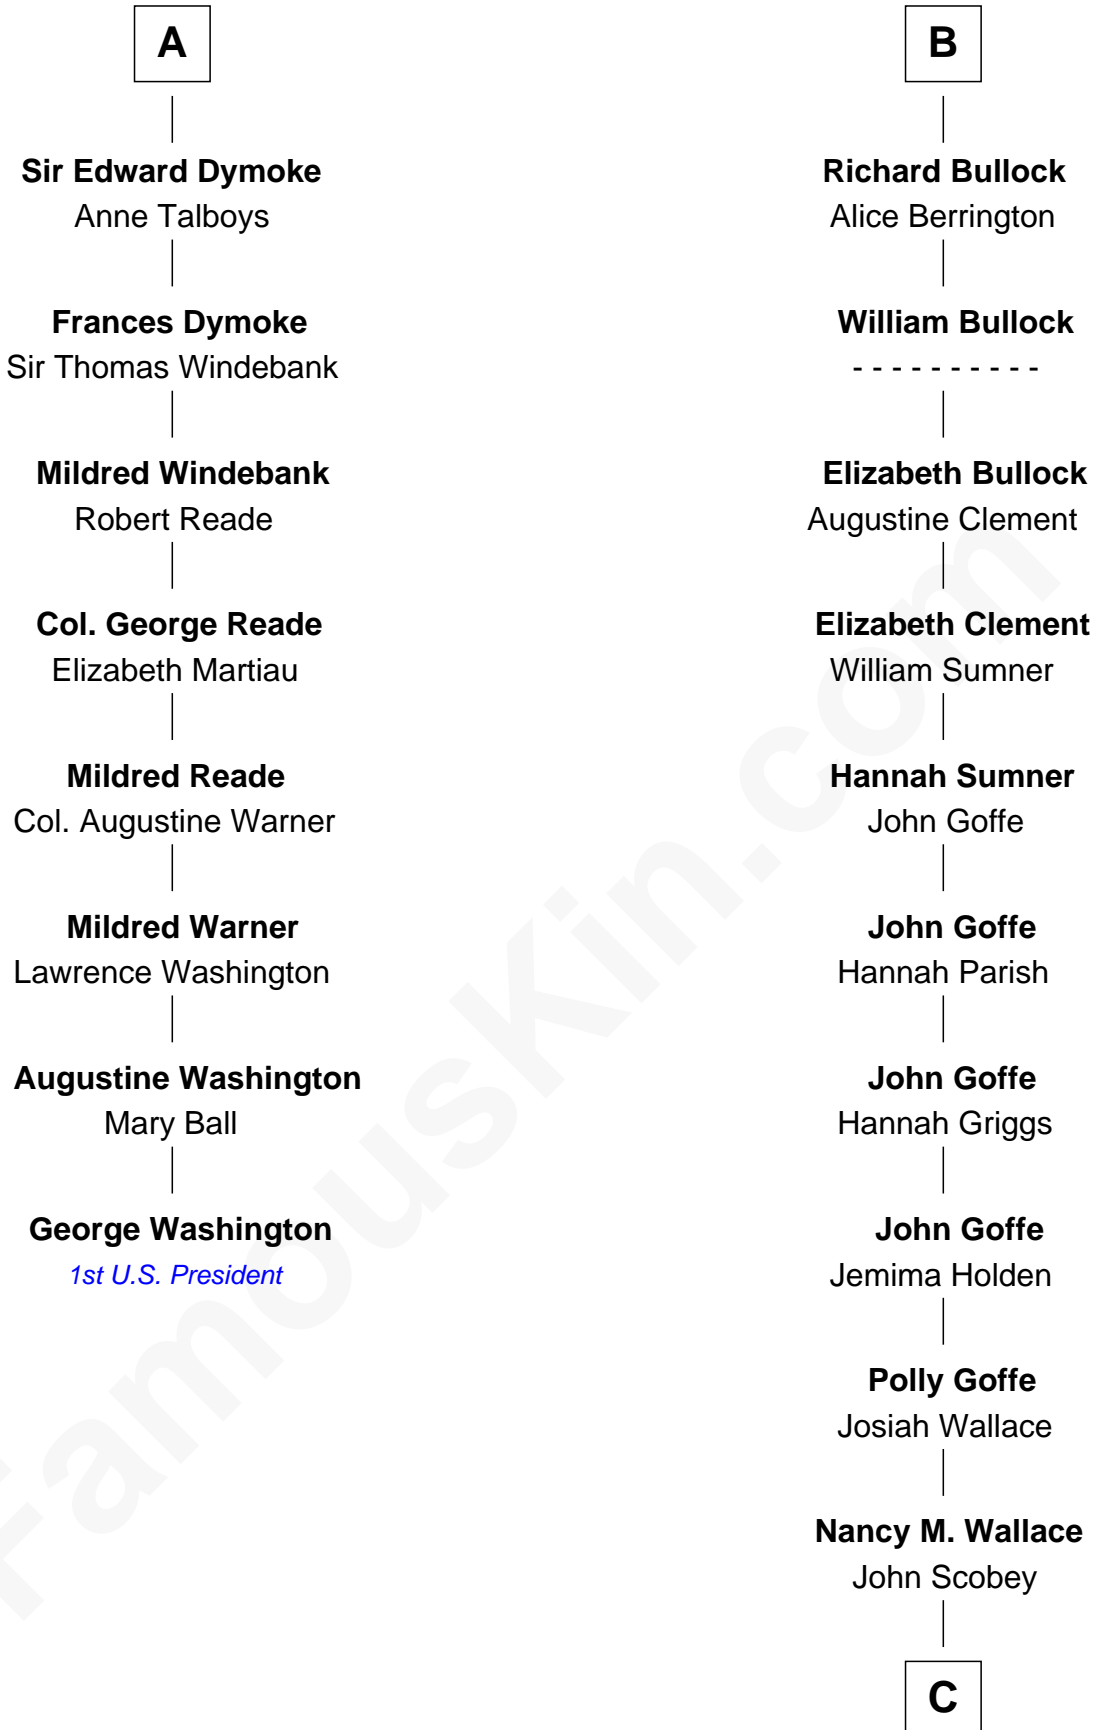

FamousKin.com
Relationship Chart of
George Washington
1st U.S. President

14th cousin 5 times removed of
Lou (Henry) Hoover
First Lady of President Herbert Hoover

C

Philomelia Sophia Scobey

Phineas Weed

Florence Ida Weed

Charles Delano Henry

Lou (Henry) Hoover

First Lady of Herbert Hoover

FamousKin.com