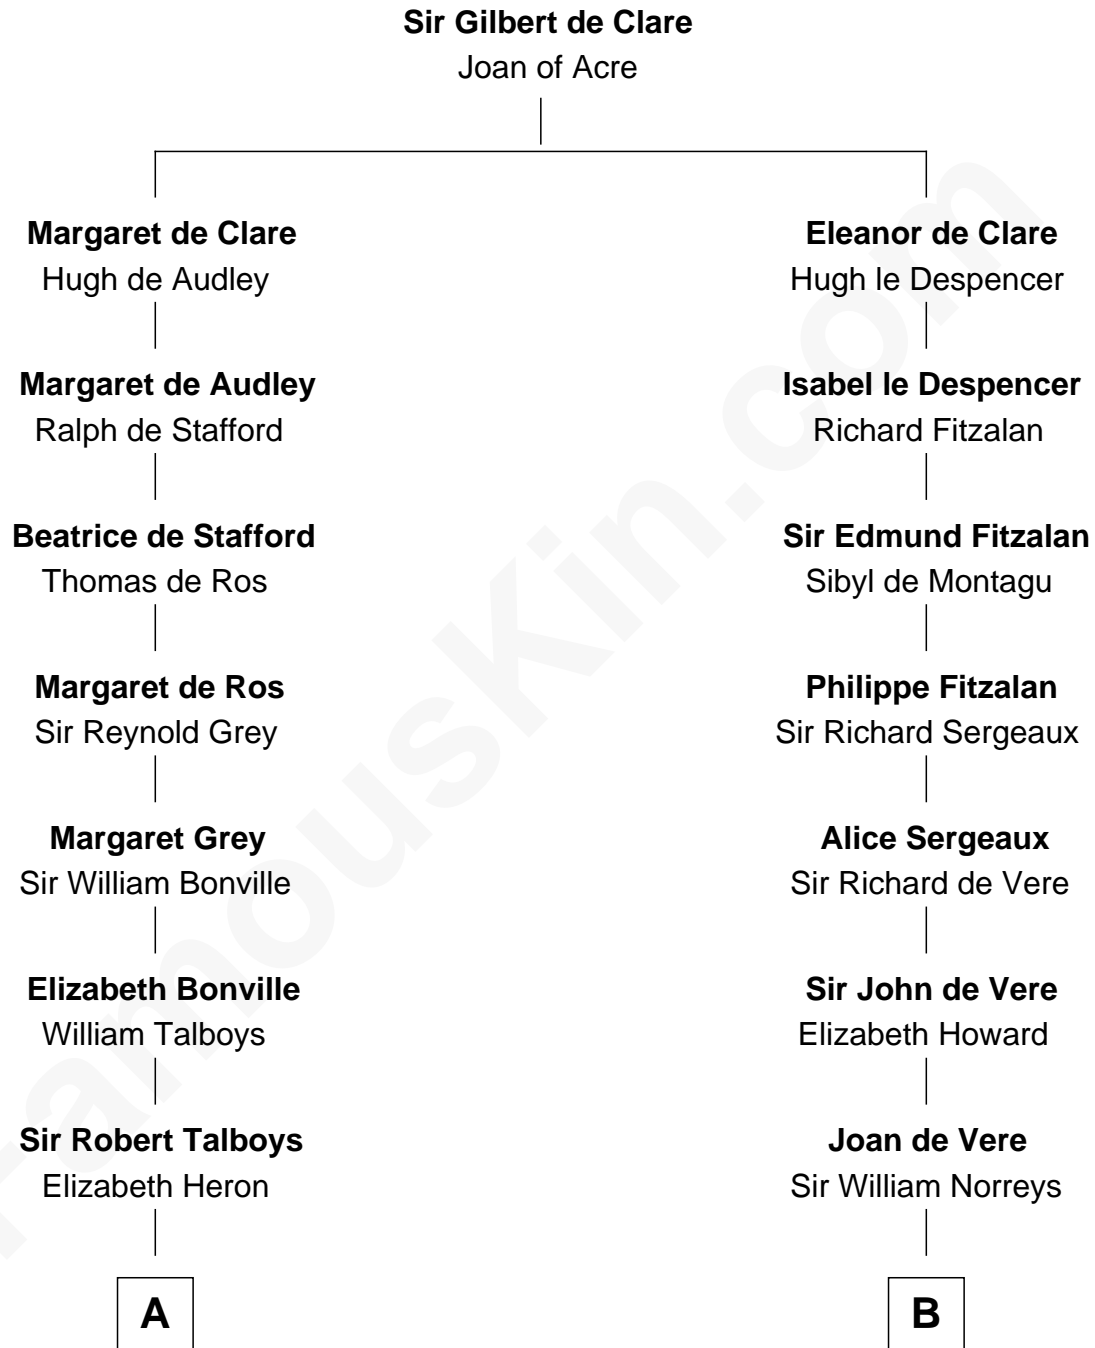

FamousKin.com
Relationship Chart of
George Washington
1st U.S. President

15th cousin 6 times removed of
Lou (Henry) Hoover
First Lady of President Herbert Hoover

C

Polly Goffe

Josiah Wallace

Nancy M. Wallace

John Scobey

Philomelia Sophia Scobey

Phineas Weed

Florence Ida Weed

Charles Delano Henry

Lou (Henry) Hoover

First Lady of Herbert Hoover