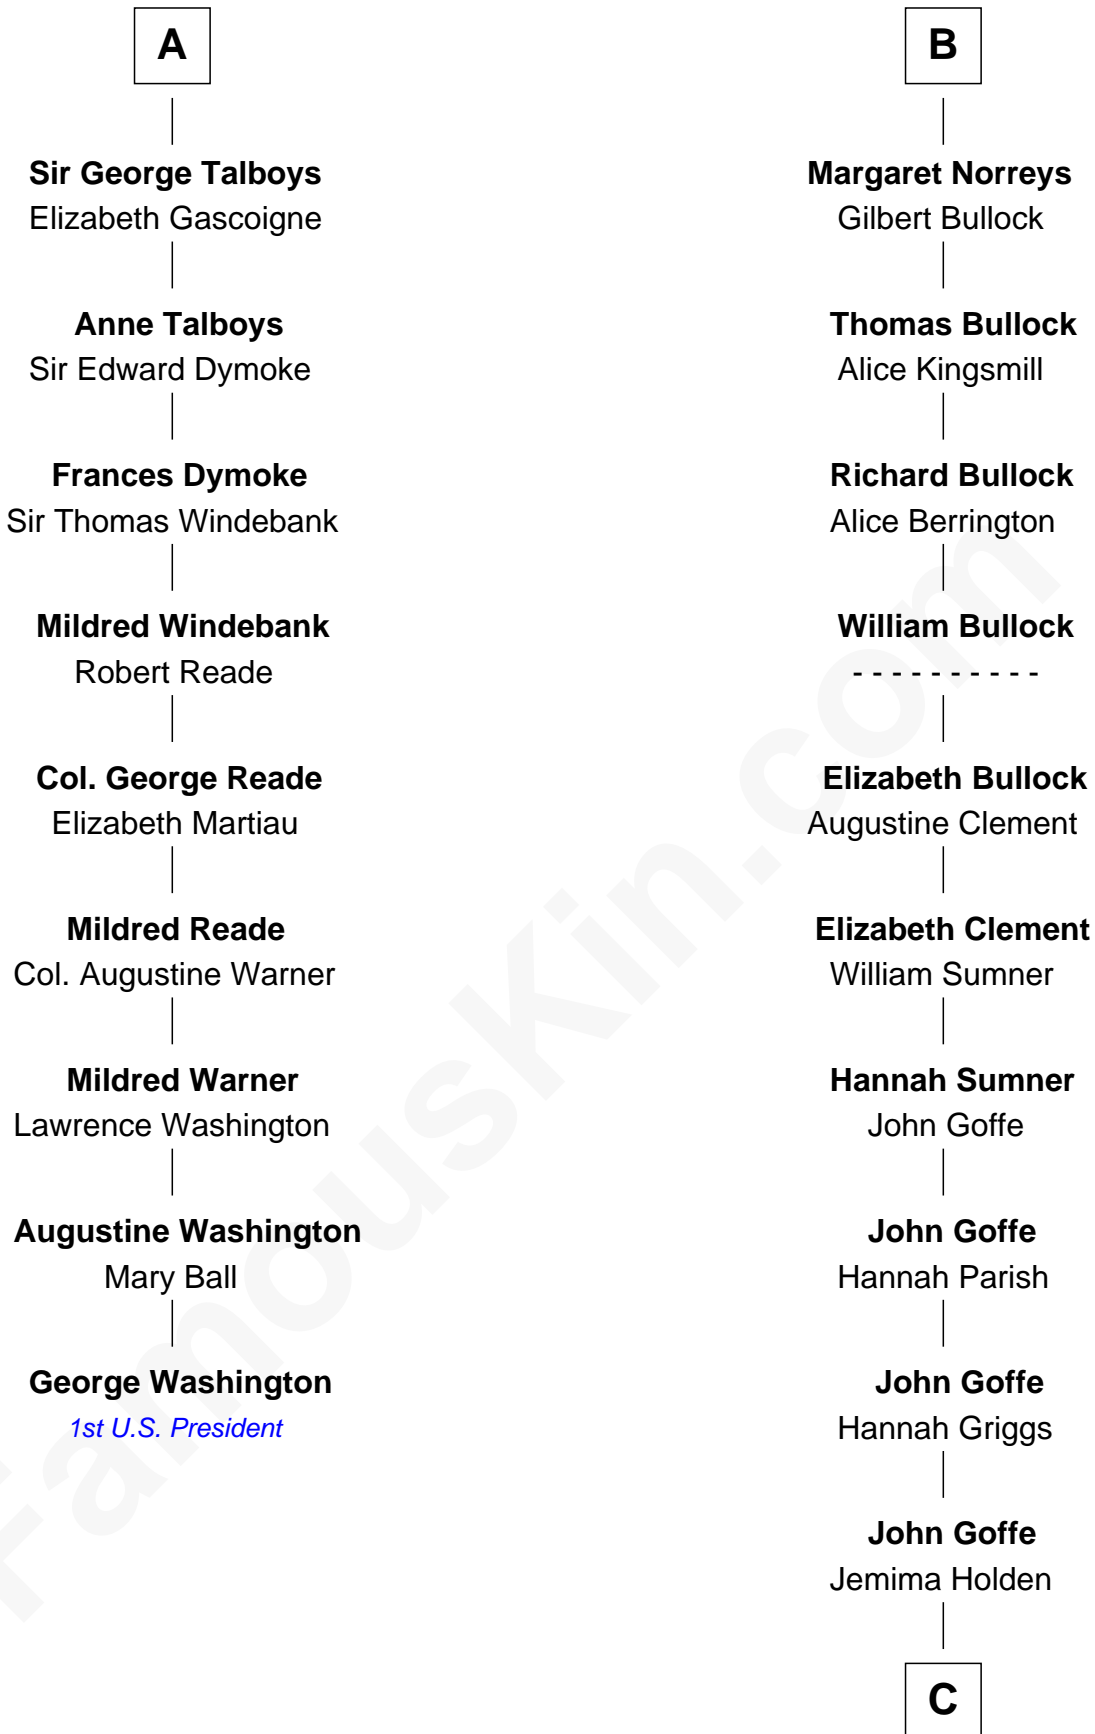

FamousKin.com
Relationship Chart of
George Washington
1st U.S. President

15th cousin 6 times removed of
Lou (Henry) Hoover
First Lady of President Herbert Hoover

C

Polly Goffe

Josiah Wallace

Nancy M. Wallace

John Scobey

Philomelia Sophia Scobey

Phineas Weed

Florence Ida Weed

Charles Delano Henry

Lou (Henry) Hoover

First Lady of Herbert Hoover