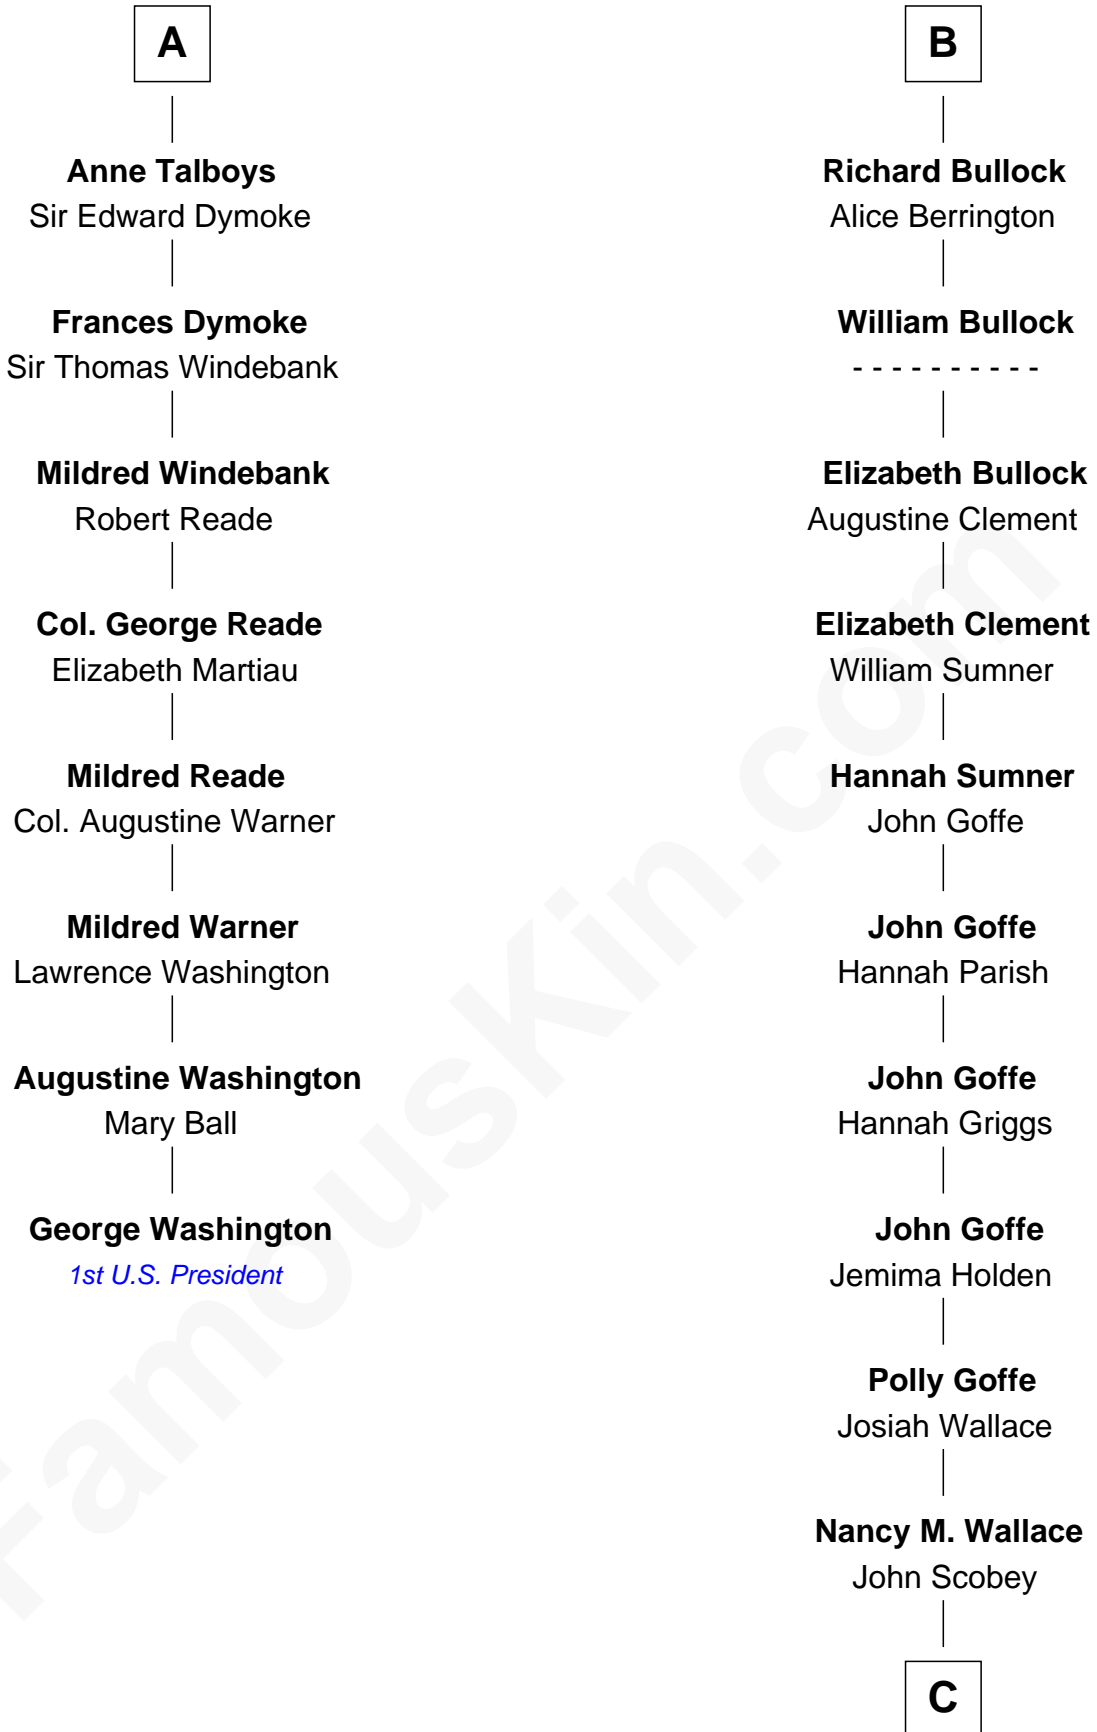

FamousKin.com

Relationship Chart of

George Washington

1st U.S. President

14th cousin 5 times removed of

Lou (Henry) Hoover
 First Lady of President Herbert Hoover

C

Philomelia Sophia Scobey

Phineas Weed

Florence Ida Weed

Charles Delano Henry

Lou (Henry) Hoover

First Lady of Herbert Hoover

FamousKin.com