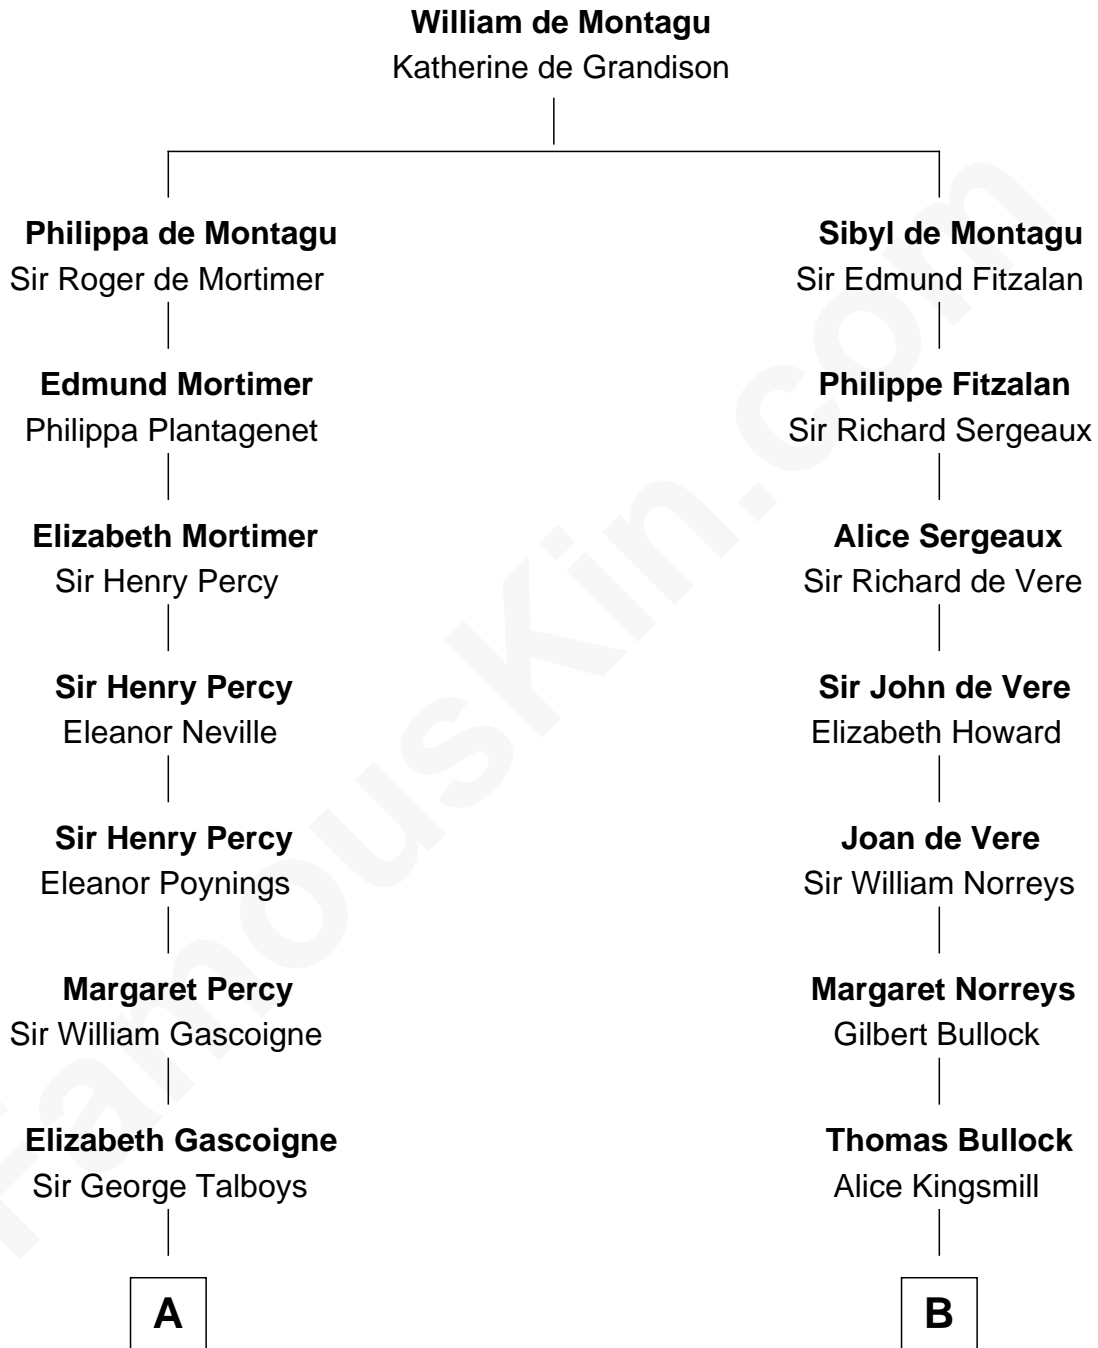

FamousKin.com

Relationship Chart of

George Washington

1st U.S. President

14th cousin 5 times removed of

Lou (Henry) Hoover
 First Lady of President Herbert Hoover

C

Philomelia Sophia Scobey

Phineas Weed

Florence Ida Weed

Charles Delano Henry

Lou (Henry) Hoover

First Lady of Herbert Hoover

FamousKin.com