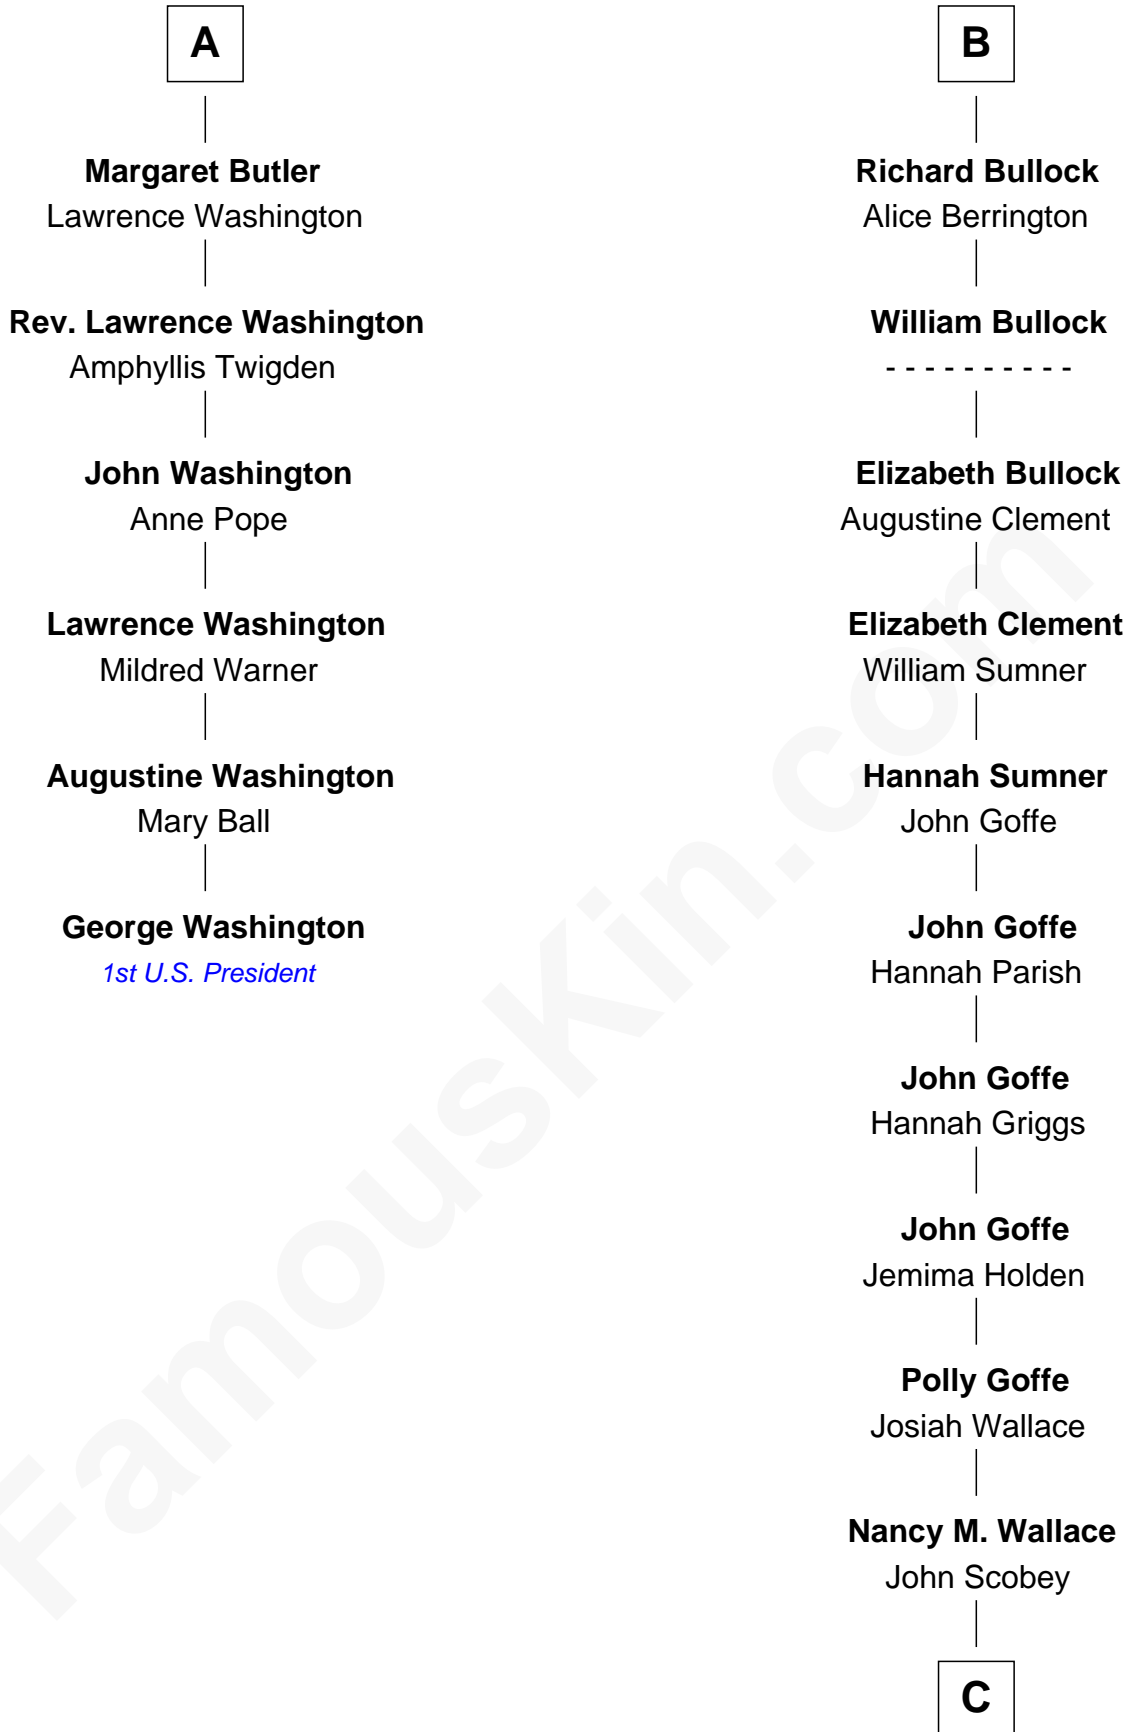

FamousKin.com
Relationship Chart of
George Washington
1st U.S. President

12th cousin 7 times removed of
Lou (Henry) Hoover
First Lady of President Herbert Hoover

C

Philomelia Sophia Scobey

Phineas Weed

Florence Ida Weed

Charles Delano Henry

Lou (Henry) Hoover

First Lady of Herbert Hoover

FamousKin.com