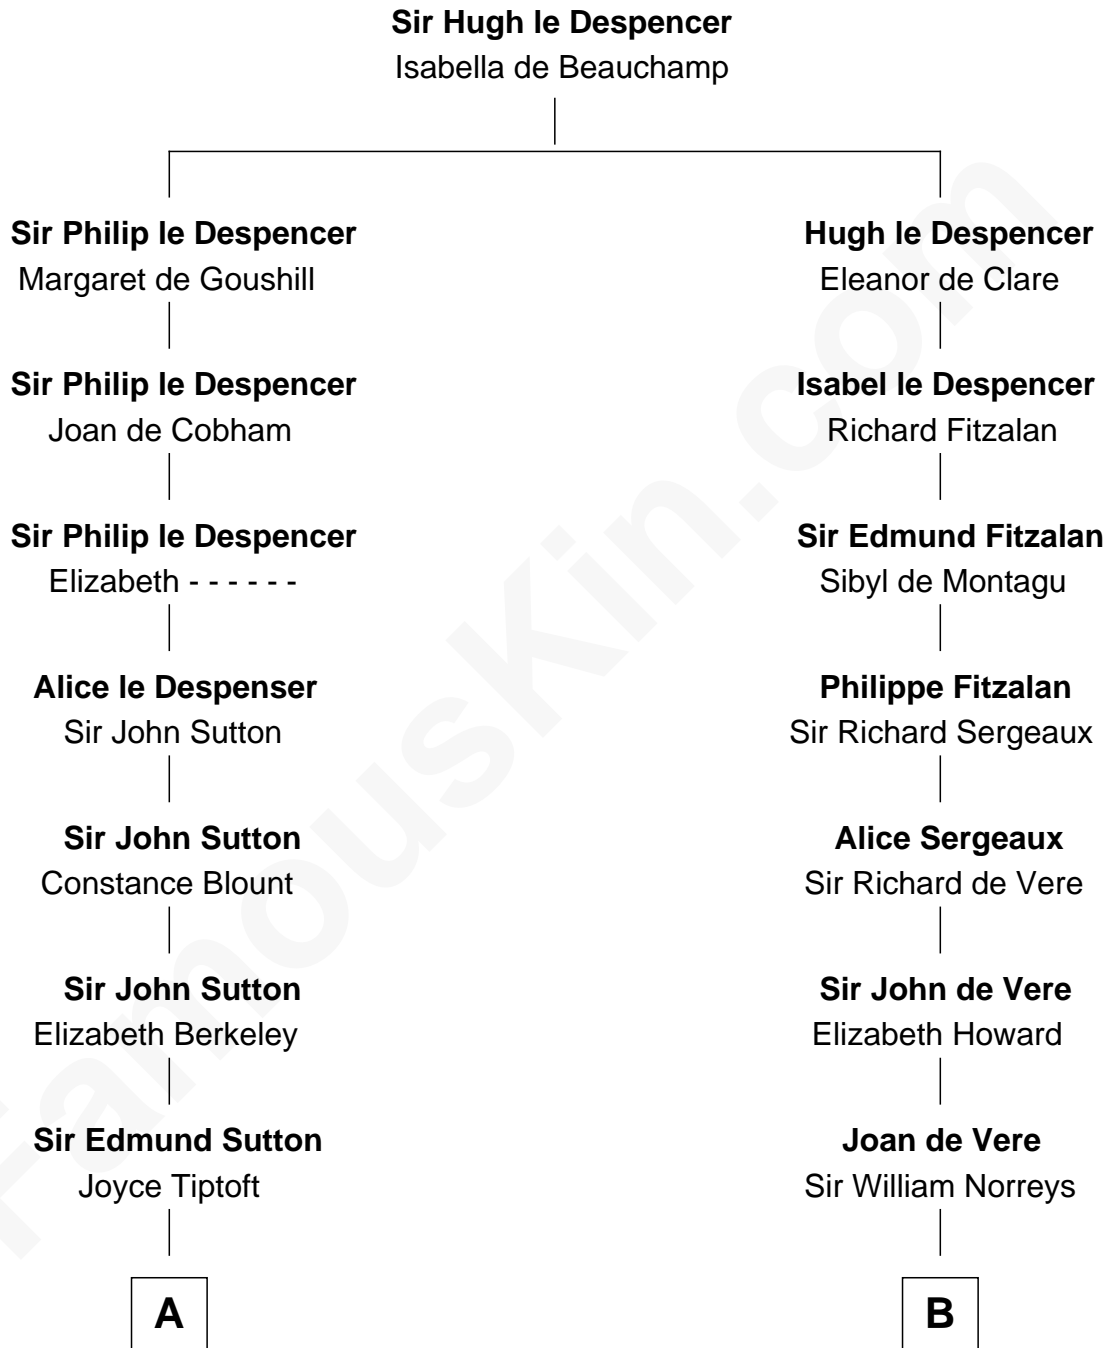

FamousKin.com
Relationship Chart of
George Washington
1st U.S. President

15th cousin 6 times removed of
Lou (Henry) Hoover
First Lady of President Herbert Hoover

C

Polly Goffe

Josiah Wallace

Nancy M. Wallace

John Scobey

Philomelia Sophia Scobey

Phineas Weed

Florence Ida Weed

Charles Delano Henry

Lou (Henry) Hoover

First Lady of Herbert Hoover