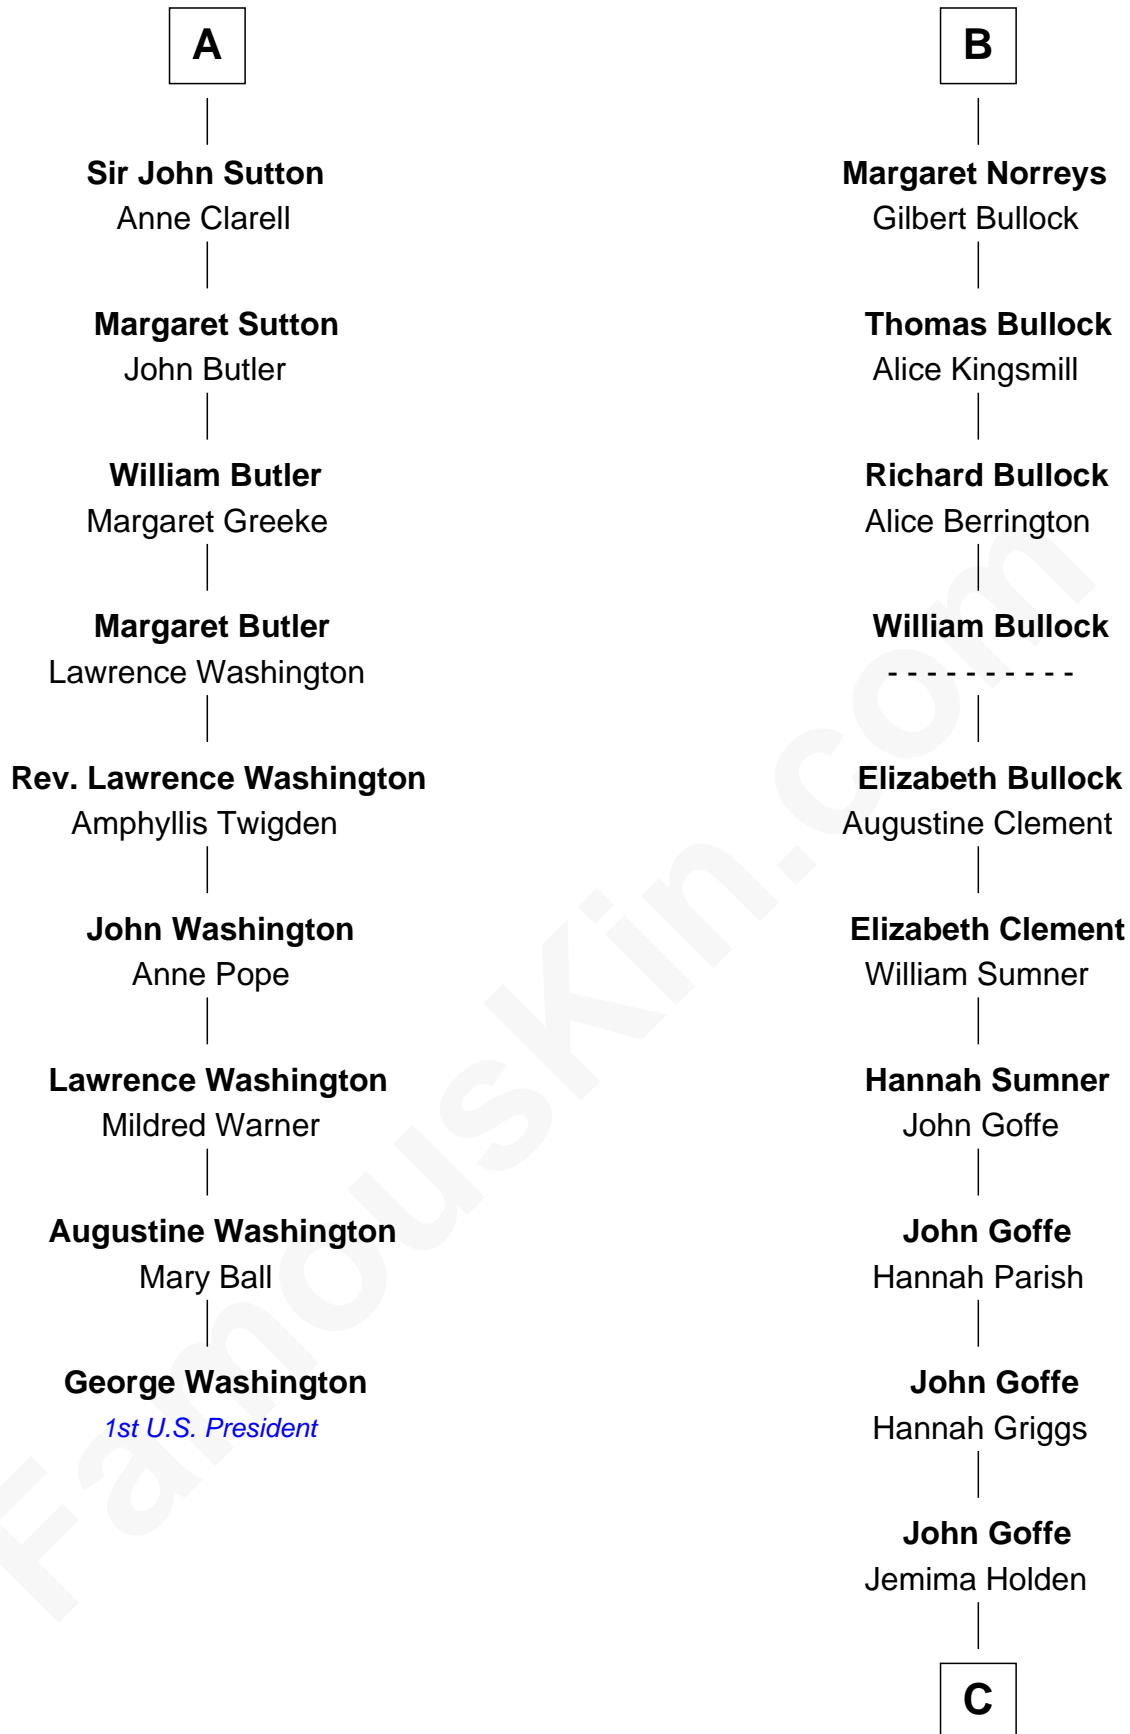

FamousKin.com
Relationship Chart of
George Washington
1st U.S. President

15th cousin 6 times removed of
Lou (Henry) Hoover
First Lady of President Herbert Hoover

C

Polly Goffe

Josiah Wallace

Nancy M. Wallace

John Scobey

Philomelia Sophia Scobey

Phineas Weed

Florence Ida Weed

Charles Delano Henry

Lou (Henry) Hoover

First Lady of Herbert Hoover