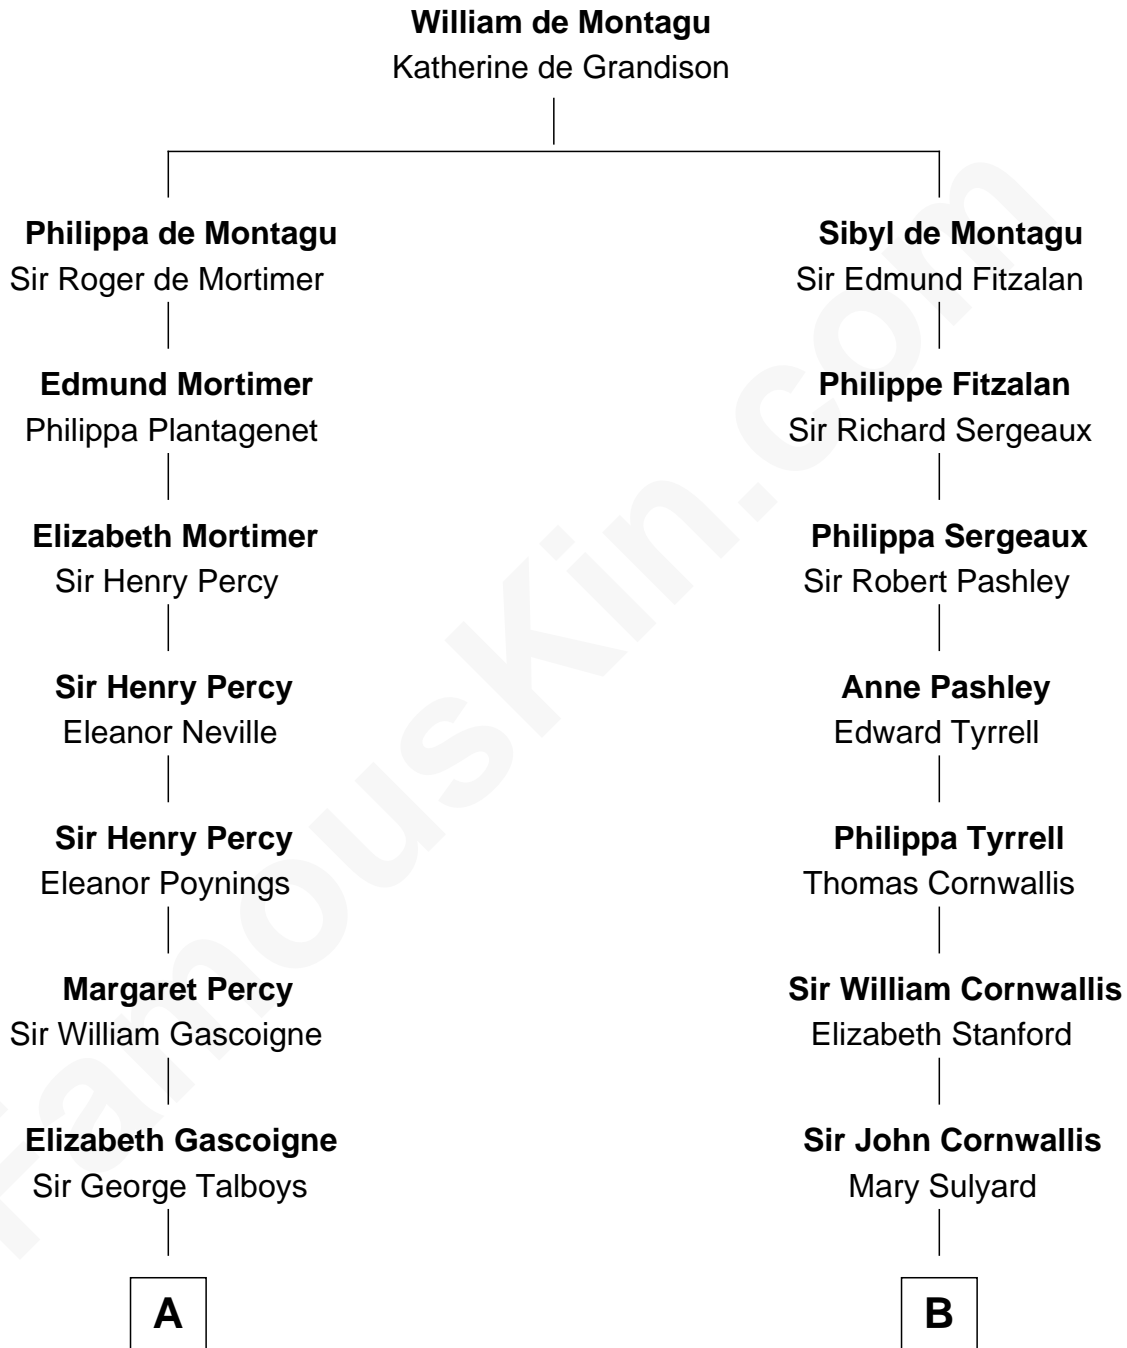

FamousKin.com
Relationship Chart of
George Washington
1st U.S. President

14th cousin 4 times removed of

Ellen Louise (Axson) Wilson
First Lady of President Woodrow Wilson

C

Rev. Samuel Edward Axson
Margaret Jane Hoyt

Ellen Louise (Axson) Wilson
First Lady of Woodrow Wilson

FamousKin.com