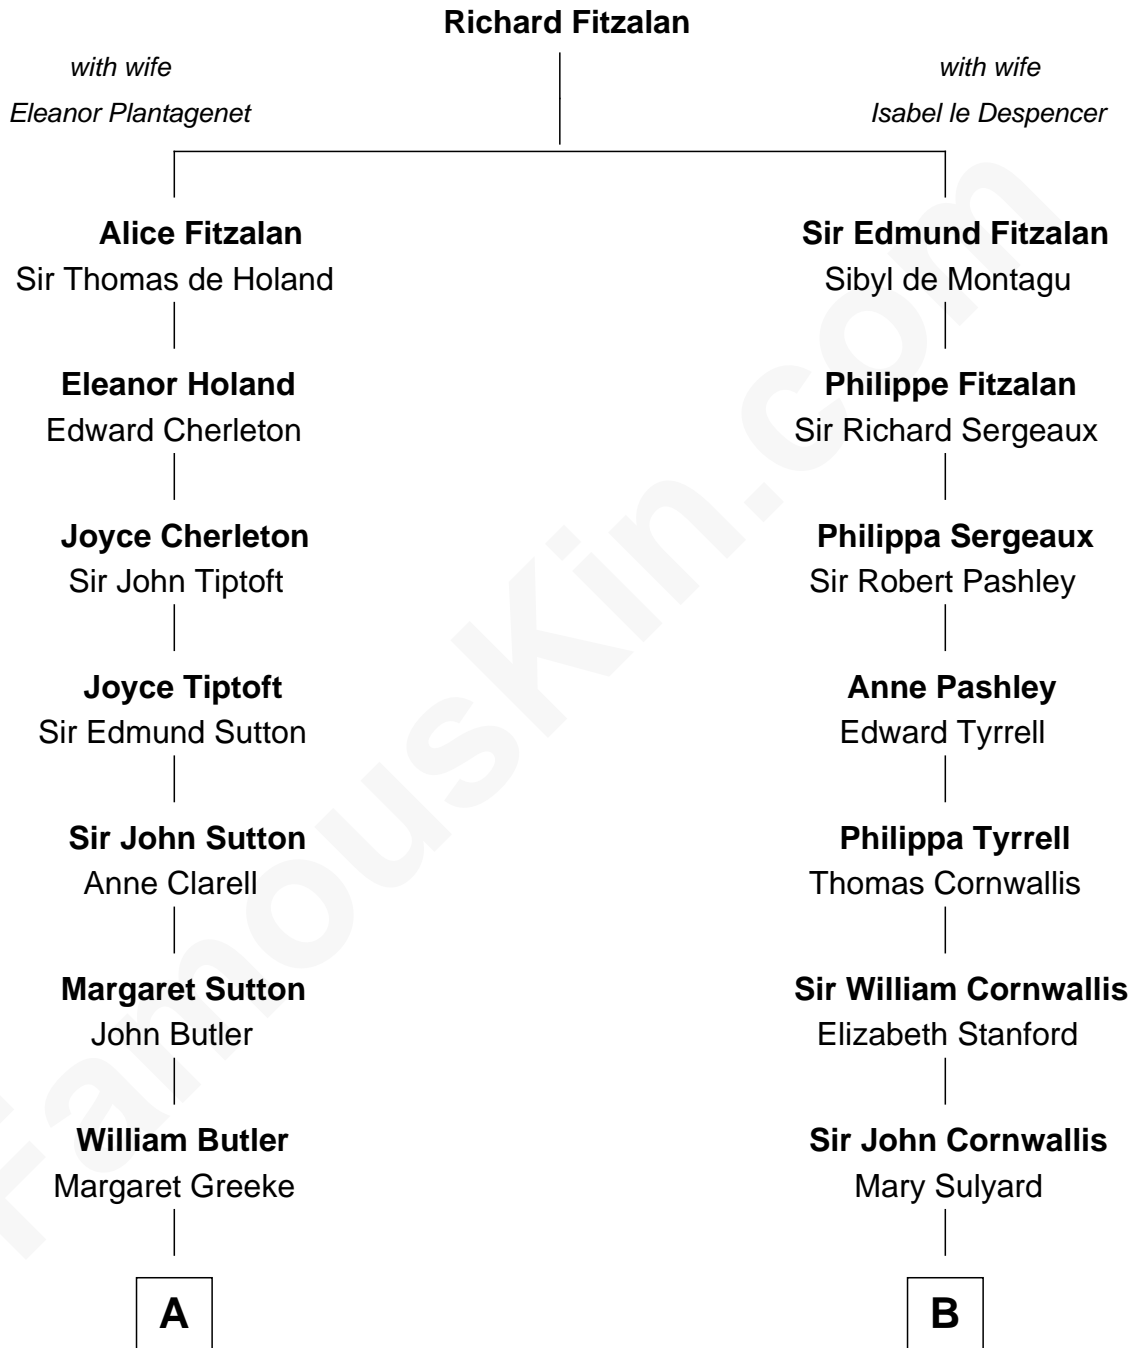

FamousKin.com
Relationship Chart of
George Washington
1st U.S. President

12th cousin 6 times removed of

Ellen Louise (Axson) Wilson
First Lady of President Woodrow Wilson

C

Rev. Samuel Edward Axson
Margaret Jane Hoyt

Ellen Louise (Axson) Wilson
First Lady of Woodrow Wilson

FamousKin.com