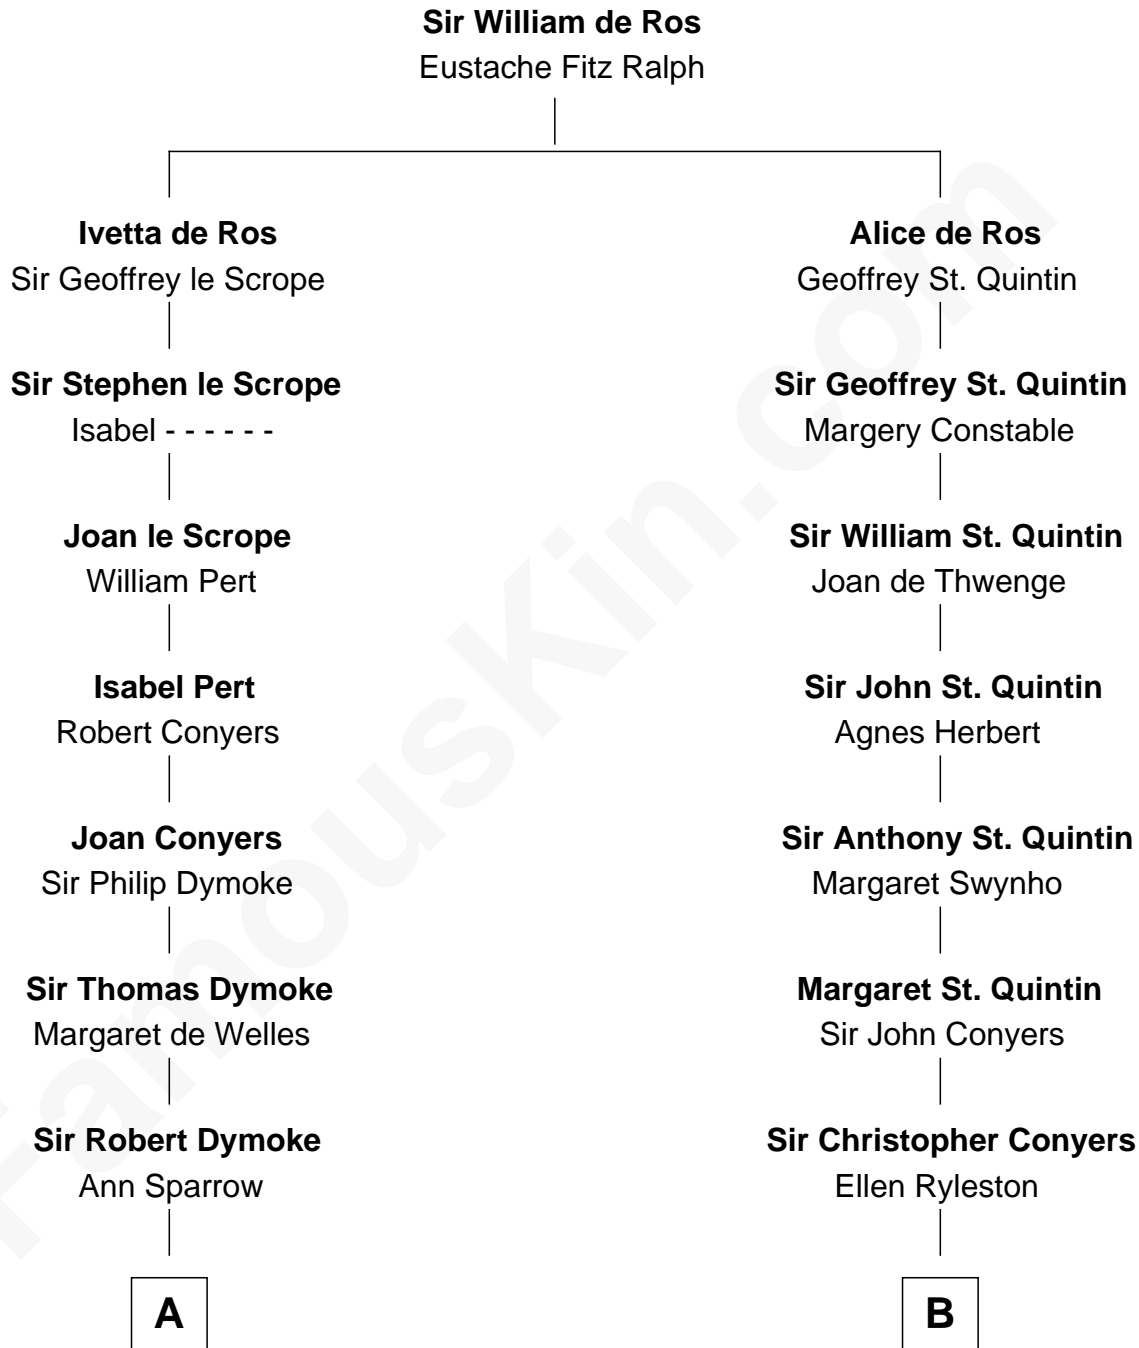

**FamousKin.com**  
**Relationship Chart of**  
**George Washington**  
*1st U.S. President*

14th cousin 5 times removed of

**Ellen Louise (Axson) Wilson**  
*First Lady of President Woodrow Wilson*

C

**Rebecca Longstreet FitzRandolph**

Rev. Isaac Stockton Keith Axson

**Rev. Samuel Edward Axson**

Margaret Jane Hoyt

**Ellen Louise (Axson) Wilson**

*First Lady of Woodrow Wilson*

FamousKin.com