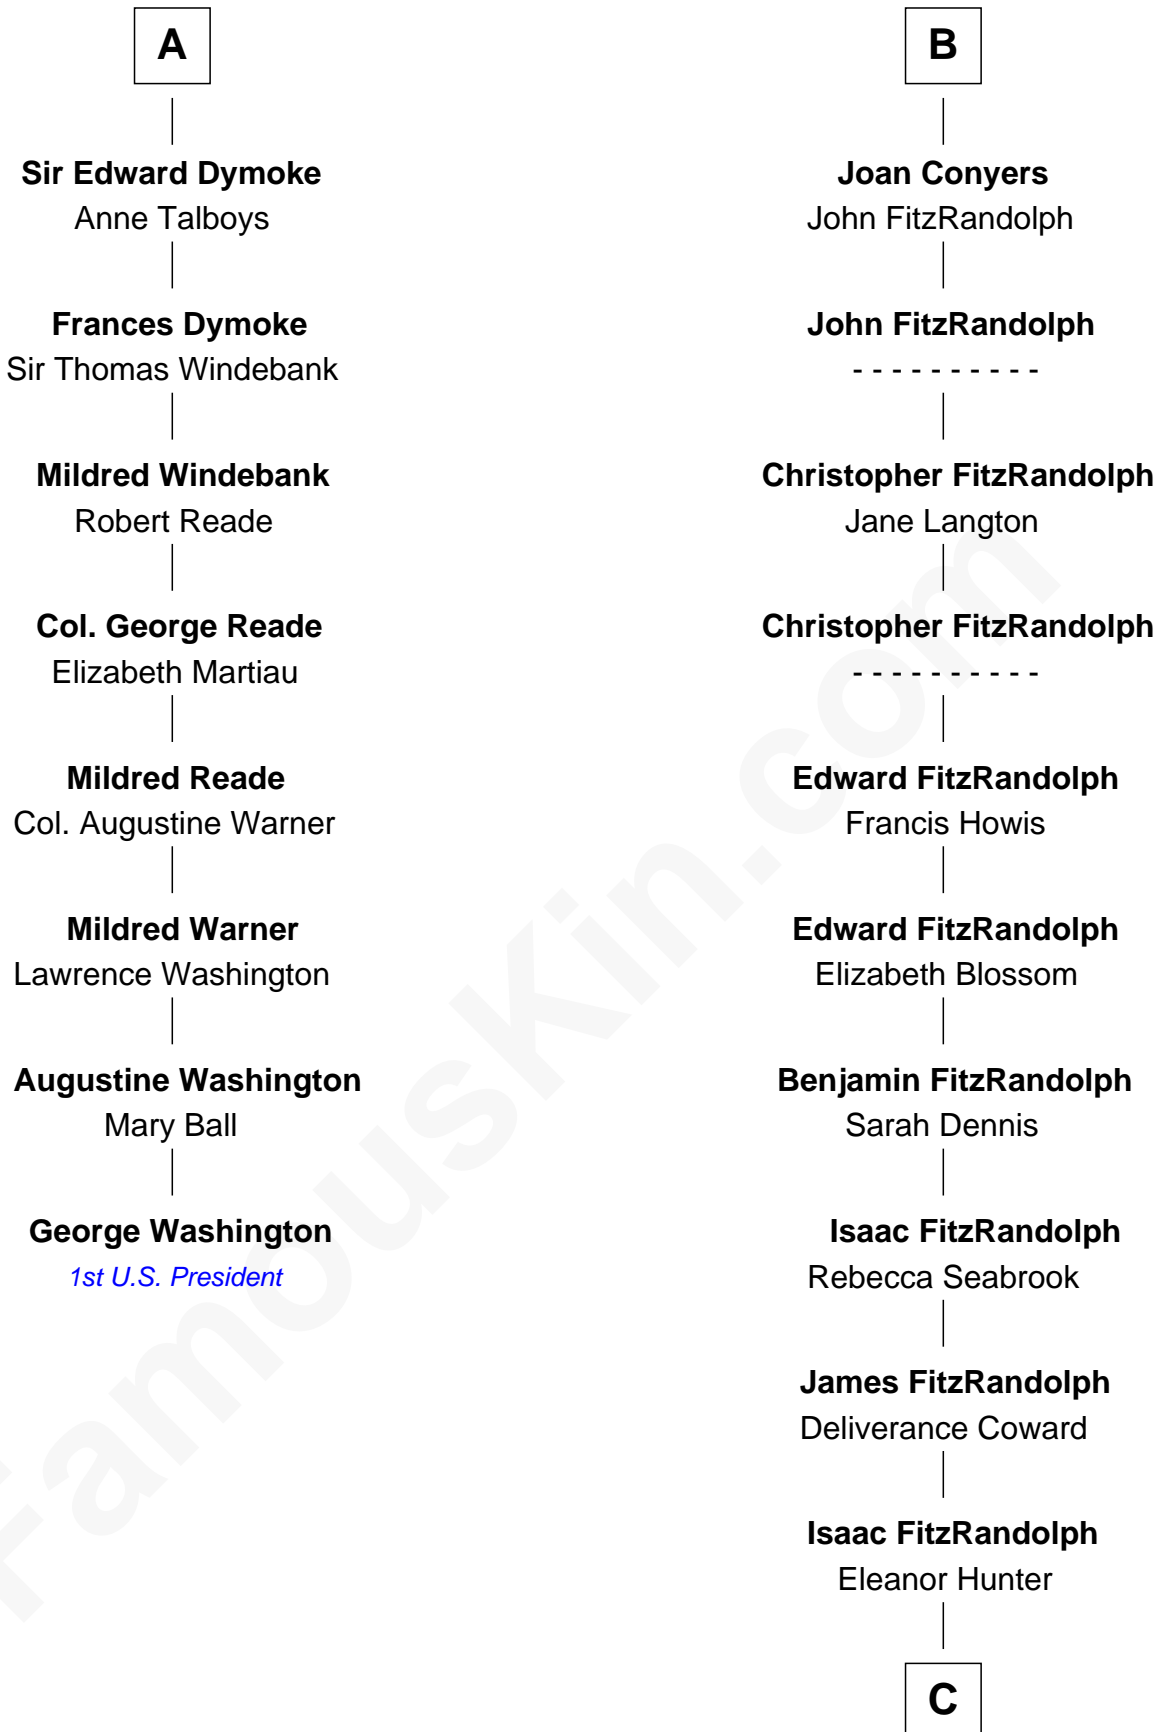

**FamousKin.com**  
**Relationship Chart of**  
**George Washington**  
*1st U.S. President*

14th cousin 5 times removed of

**Ellen Louise (Axson) Wilson**  
*First Lady of President Woodrow Wilson*

C

**Rebecca Longstreet FitzRandolph**

Rev. Isaac Stockton Keith Axson

**Rev. Samuel Edward Axson**

Margaret Jane Hoyt

**Ellen Louise (Axson) Wilson**

*First Lady of Woodrow Wilson*

FamousKin.com