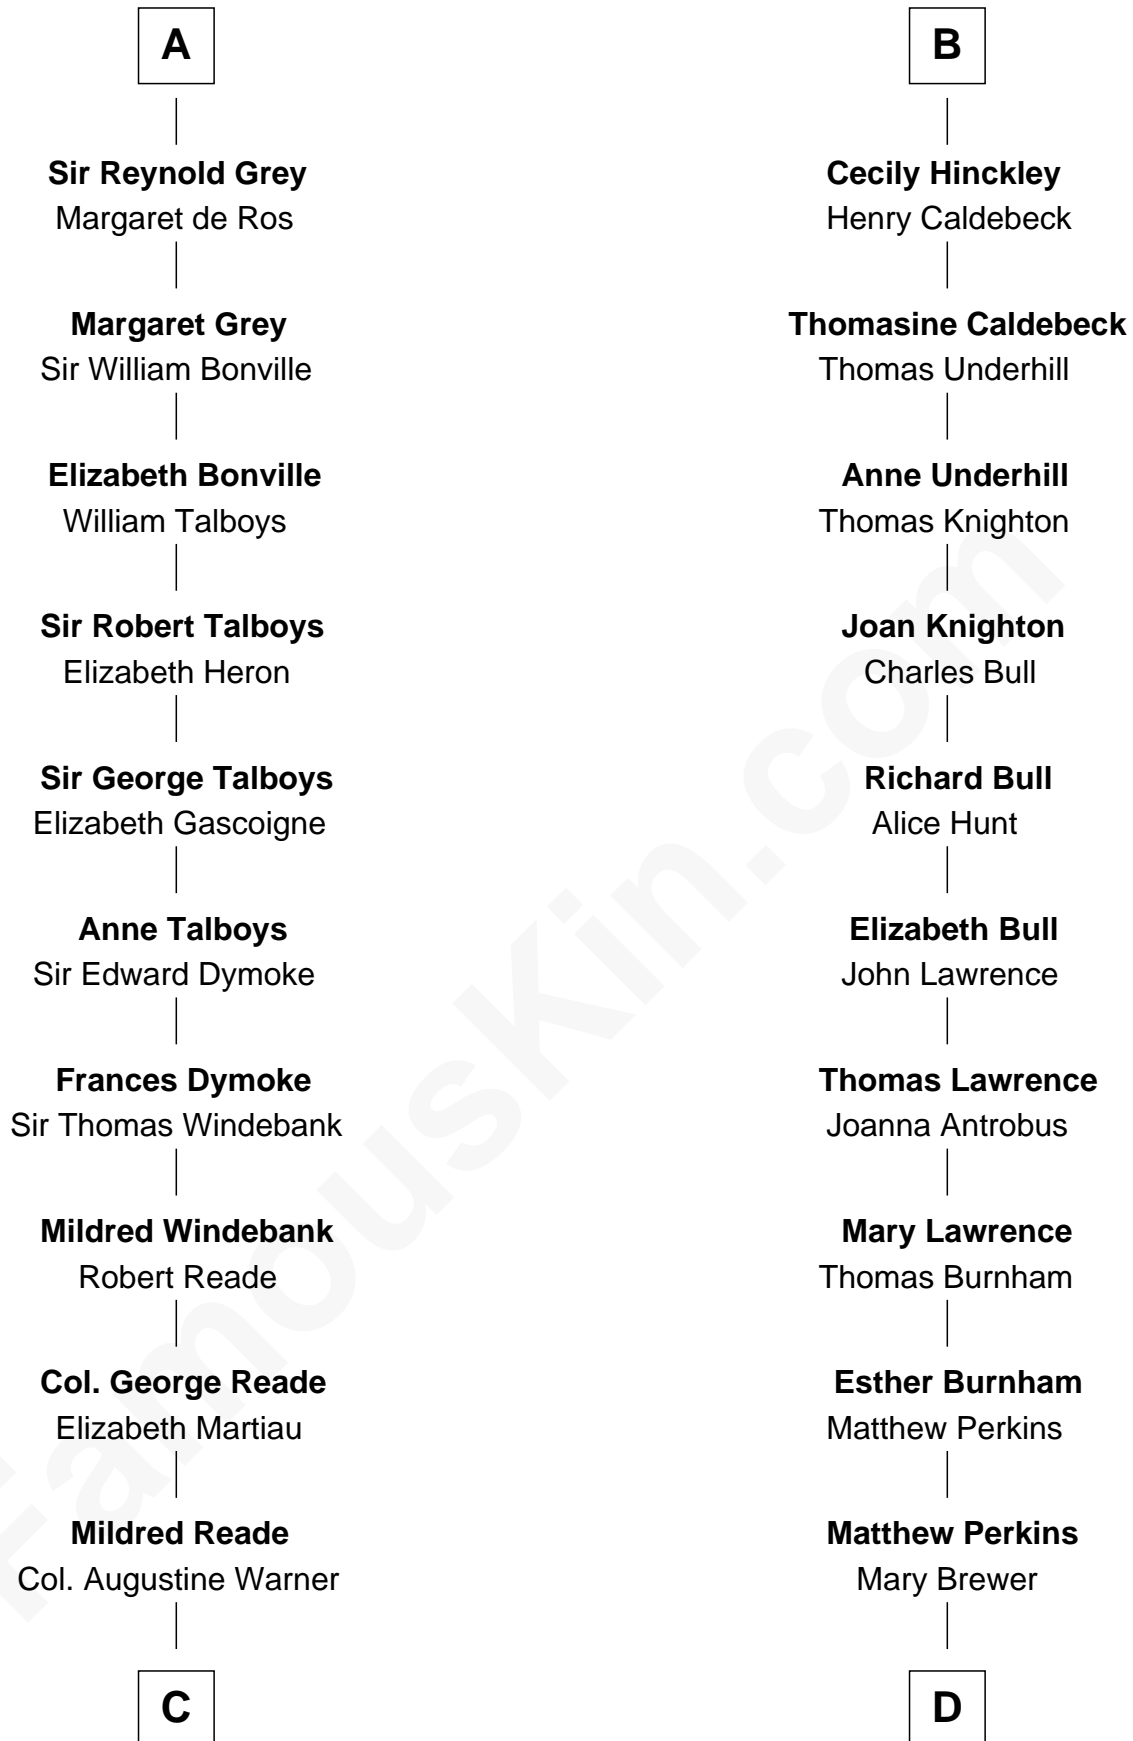

FamousKin.com
Relationship Chart of
George Washington
1st U.S. President

19th cousin 2 times removed of

Ellen Louise (Axson) Wilson
First Lady of President Woodrow Wilson

C

Mildred Warner
Lawrence Washington

Augustine Washington
Mary Ball

George Washington
1st U.S. President

D

Abraham Perkins
Mary Sanborn

Meribah Perkins
Nathan Hoyt

Rev. Nathan Hoyt
Margaret Bliss

Margaret Jane Hoyt
Rev. Samuel Edward Axson

Ellen Louise (Axson) Wilson
First Lady of Woodrow Wilson