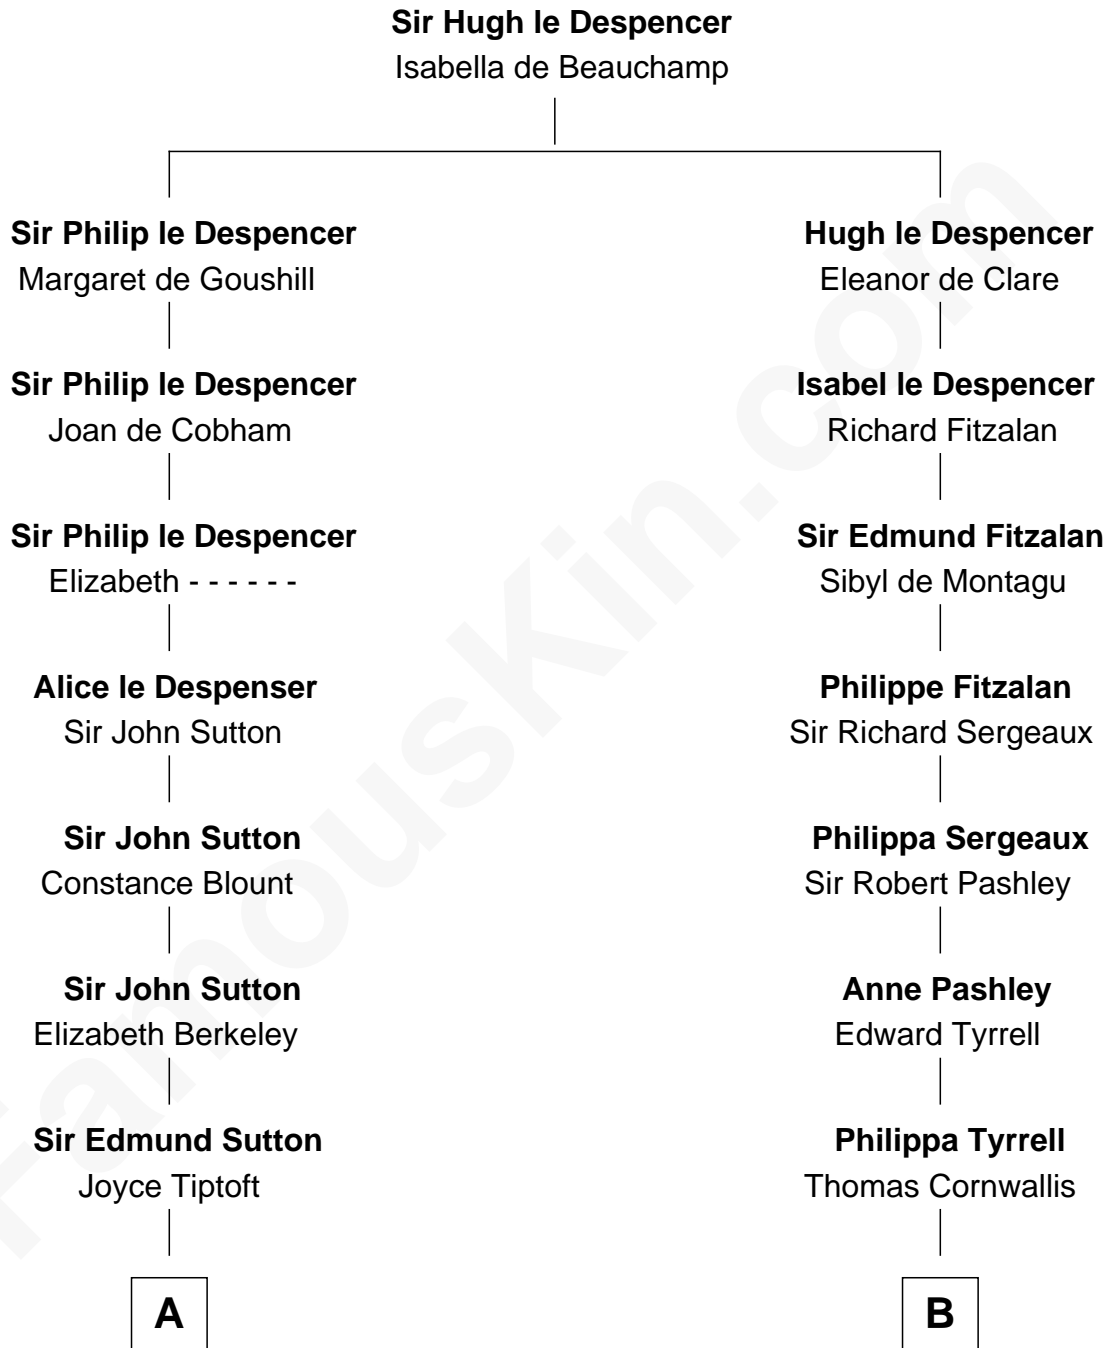

FamousKin.com
Relationship Chart of
George Washington
1st U.S. President

15th cousin 5 times removed of

Ellen Louise (Axson) Wilson
First Lady of President Woodrow Wilson

C

Isaac FitzRandolph

Eleanor Hunter

Rebecca Longstreet FitzRandolph

Rev. Isaac Stockton Keith Axson

Rev. Samuel Edward Axson

Margaret Jane Hoyt

Ellen Louise (Axson) Wilson

First Lady of Woodrow Wilson

FamousKin.com