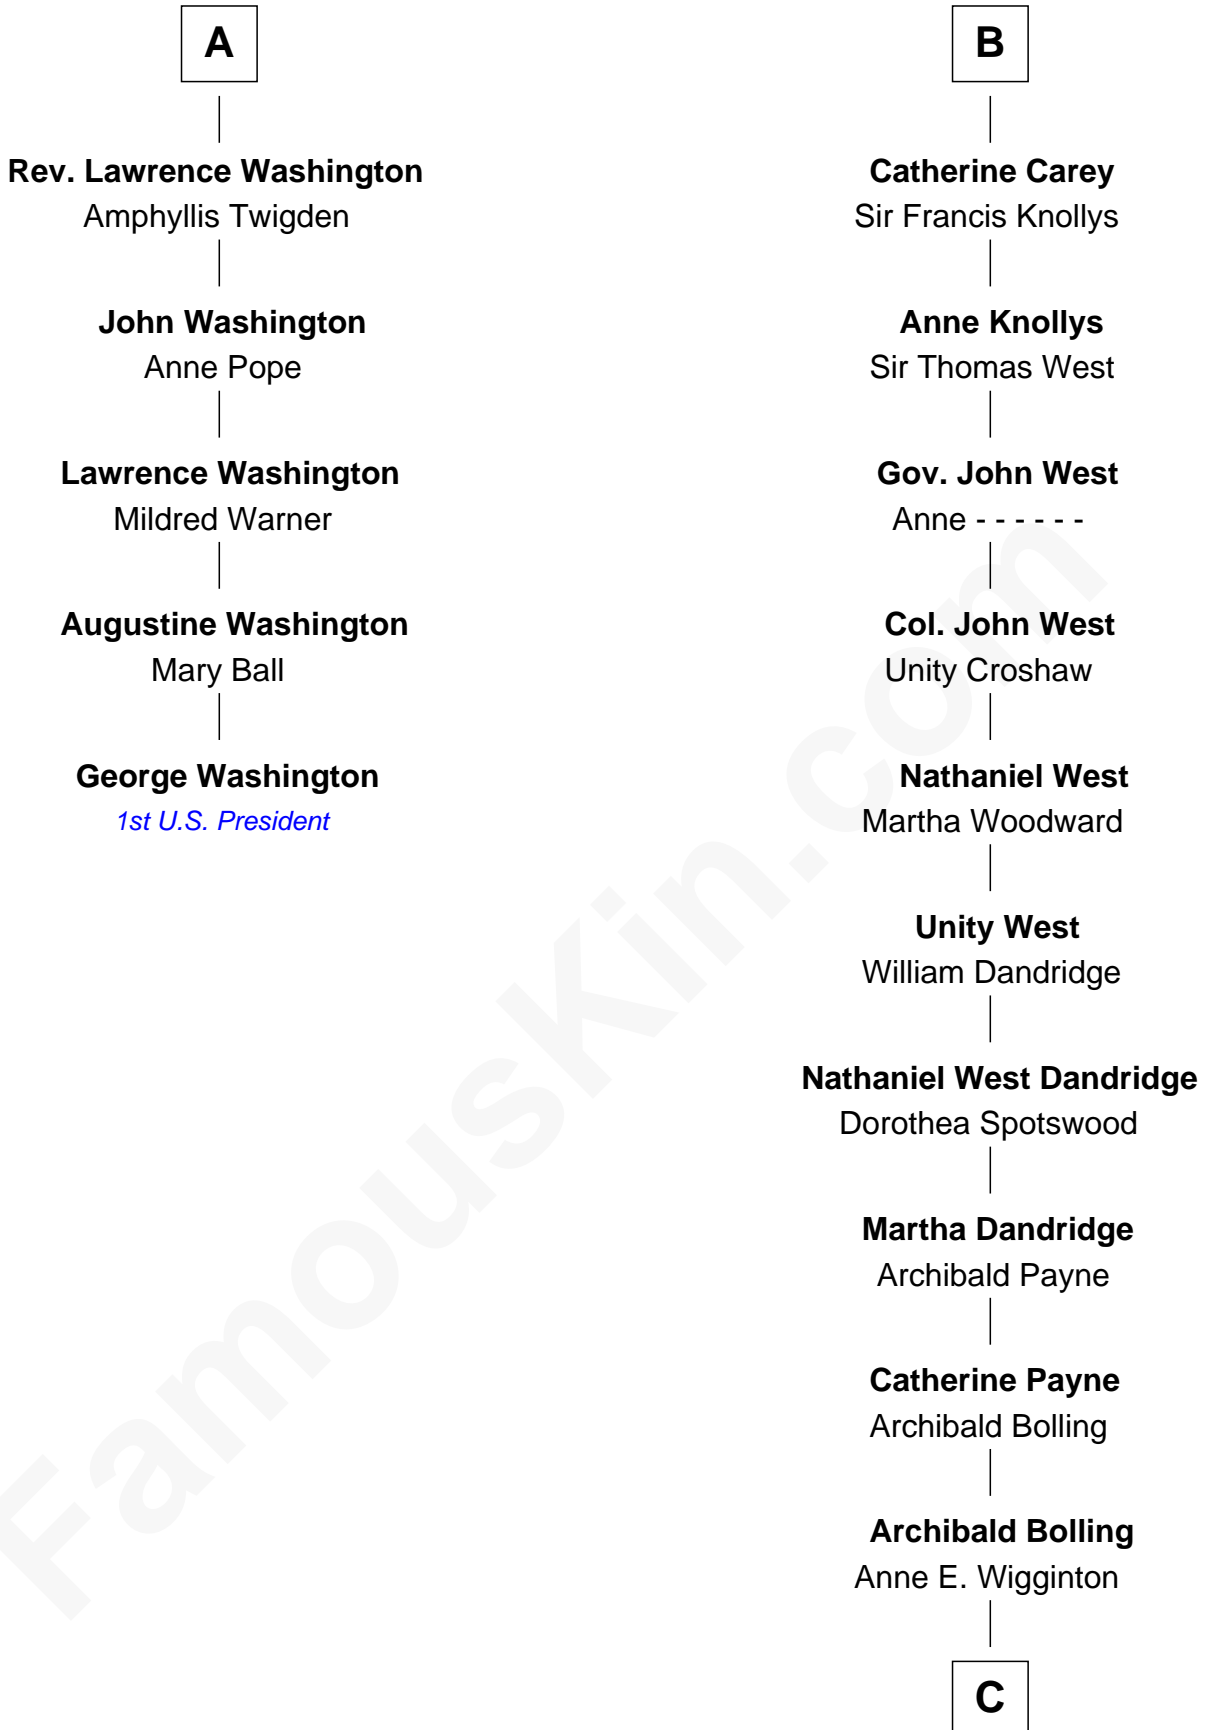

FamousKin.com
Relationship Chart of
George Washington
1st U.S. President

11th cousin 7 times removed of
Edith (Bolling) Wilson
First Lady of President Woodrow Wilson

C

William Holcombe Bolling

Sarah Spiers White

Edith (Bolling) Wilson

First Lady of Woodrow Wilson

FamousKin.com