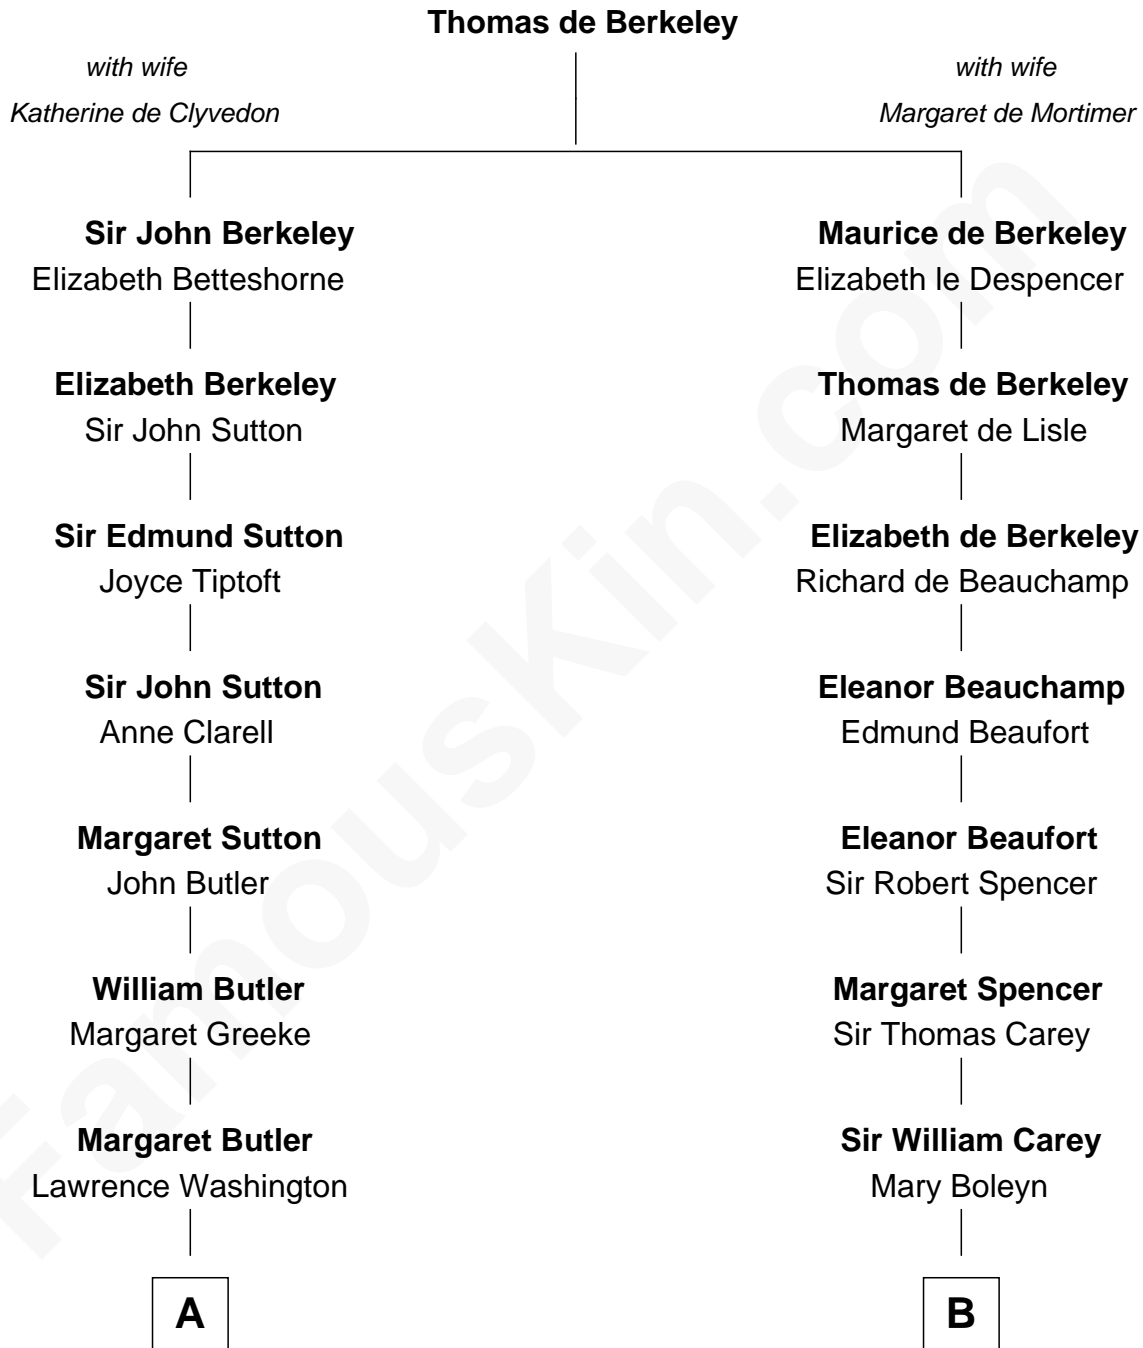

FamousKin.com
Relationship Chart of
George Washington
1st U.S. President

11th cousin 7 times removed of
Edith (Bolling) Wilson
First Lady of President Woodrow Wilson

C

William Holcombe Bolling

Sarah Spiers White

Edith (Bolling) Wilson

First Lady of Woodrow Wilson

FamousKin.com