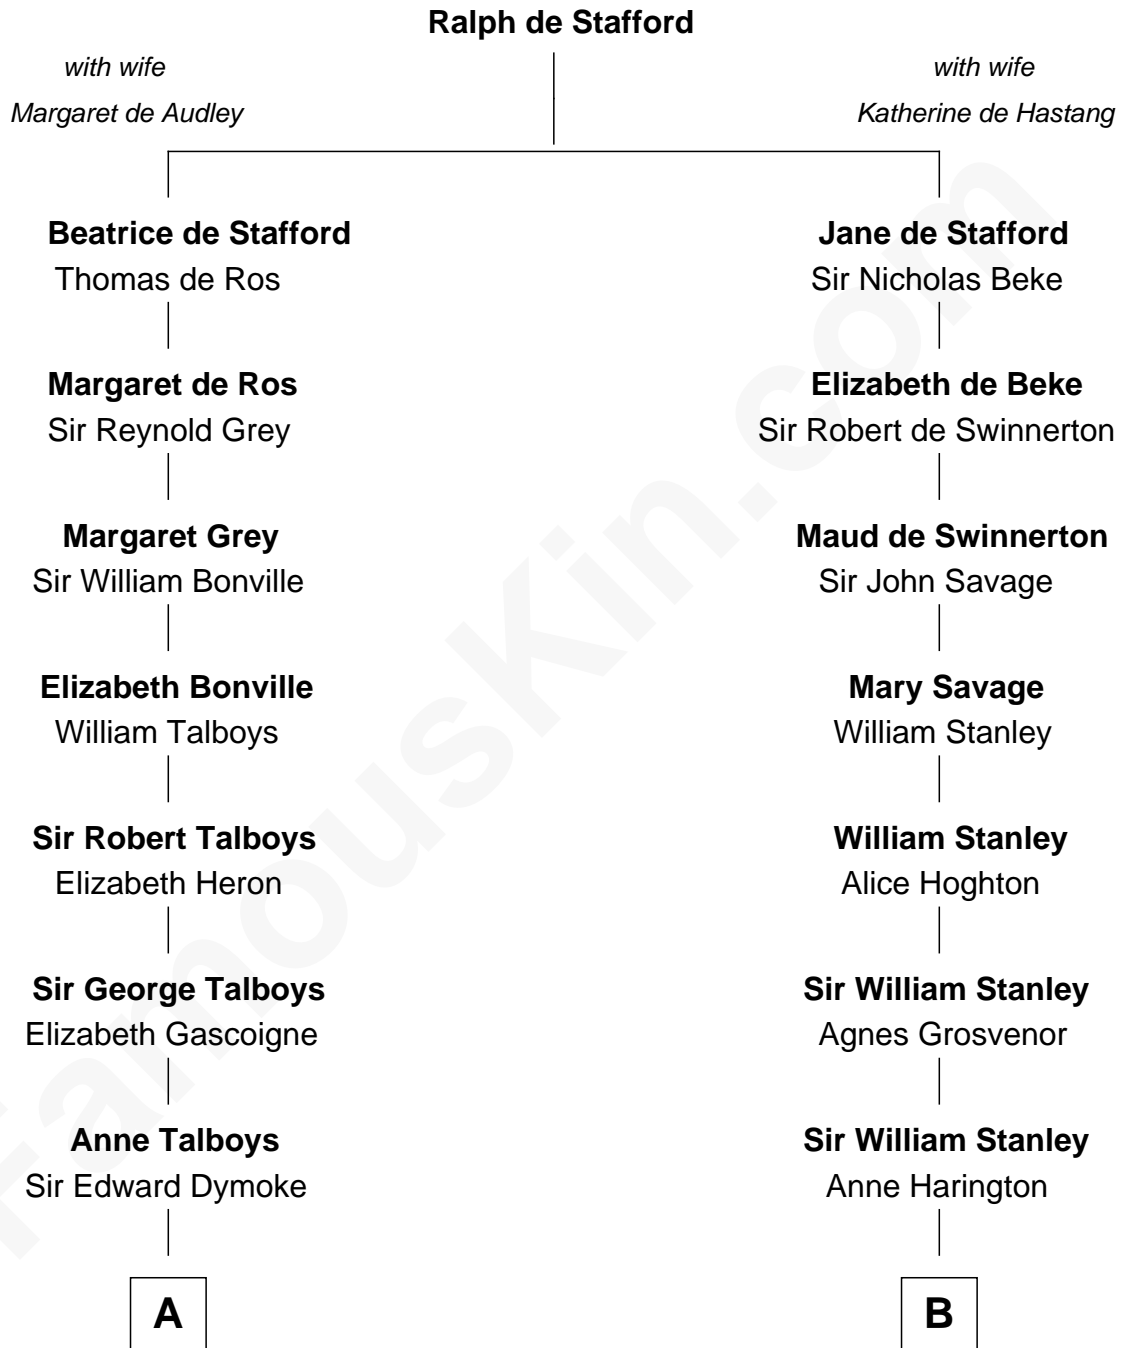

FamousKin.com
Relationship Chart of
George Washington
1st U.S. President

13th cousin 6 times removed of

Edith (Bolling) Wilson
First Lady of President Woodrow Wilson

C

Anne E. Wigginton

Archibald Bolling

William Holcombe Bolling

Sarah Spiers White

Edith (Bolling) Wilson

First Lady of Woodrow Wilson

FamousKin.com