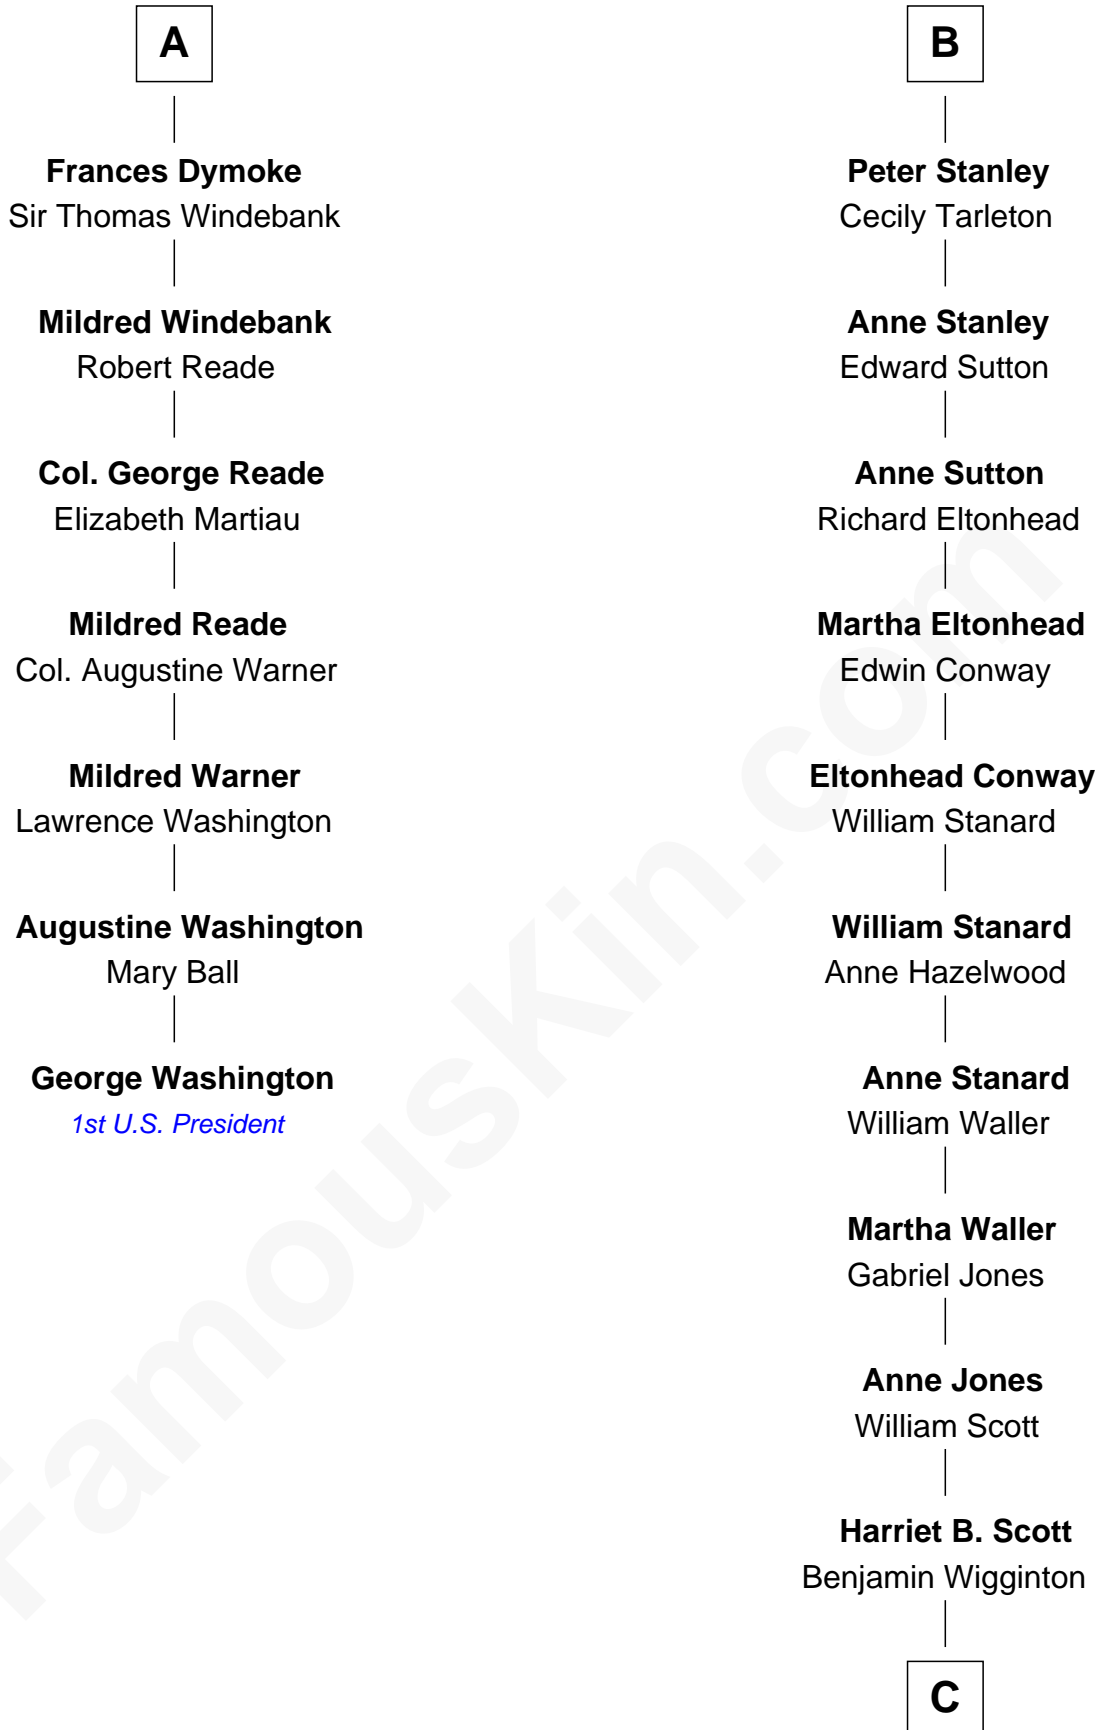

FamousKin.com
Relationship Chart of
George Washington
1st U.S. President

13th cousin 6 times removed of

Edith (Bolling) Wilson
First Lady of President Woodrow Wilson

C

Anne E. Wigginton

Archibald Bolling

William Holcombe Bolling

Sarah Spiers White

Edith (Bolling) Wilson

First Lady of Woodrow Wilson

FamousKin.com