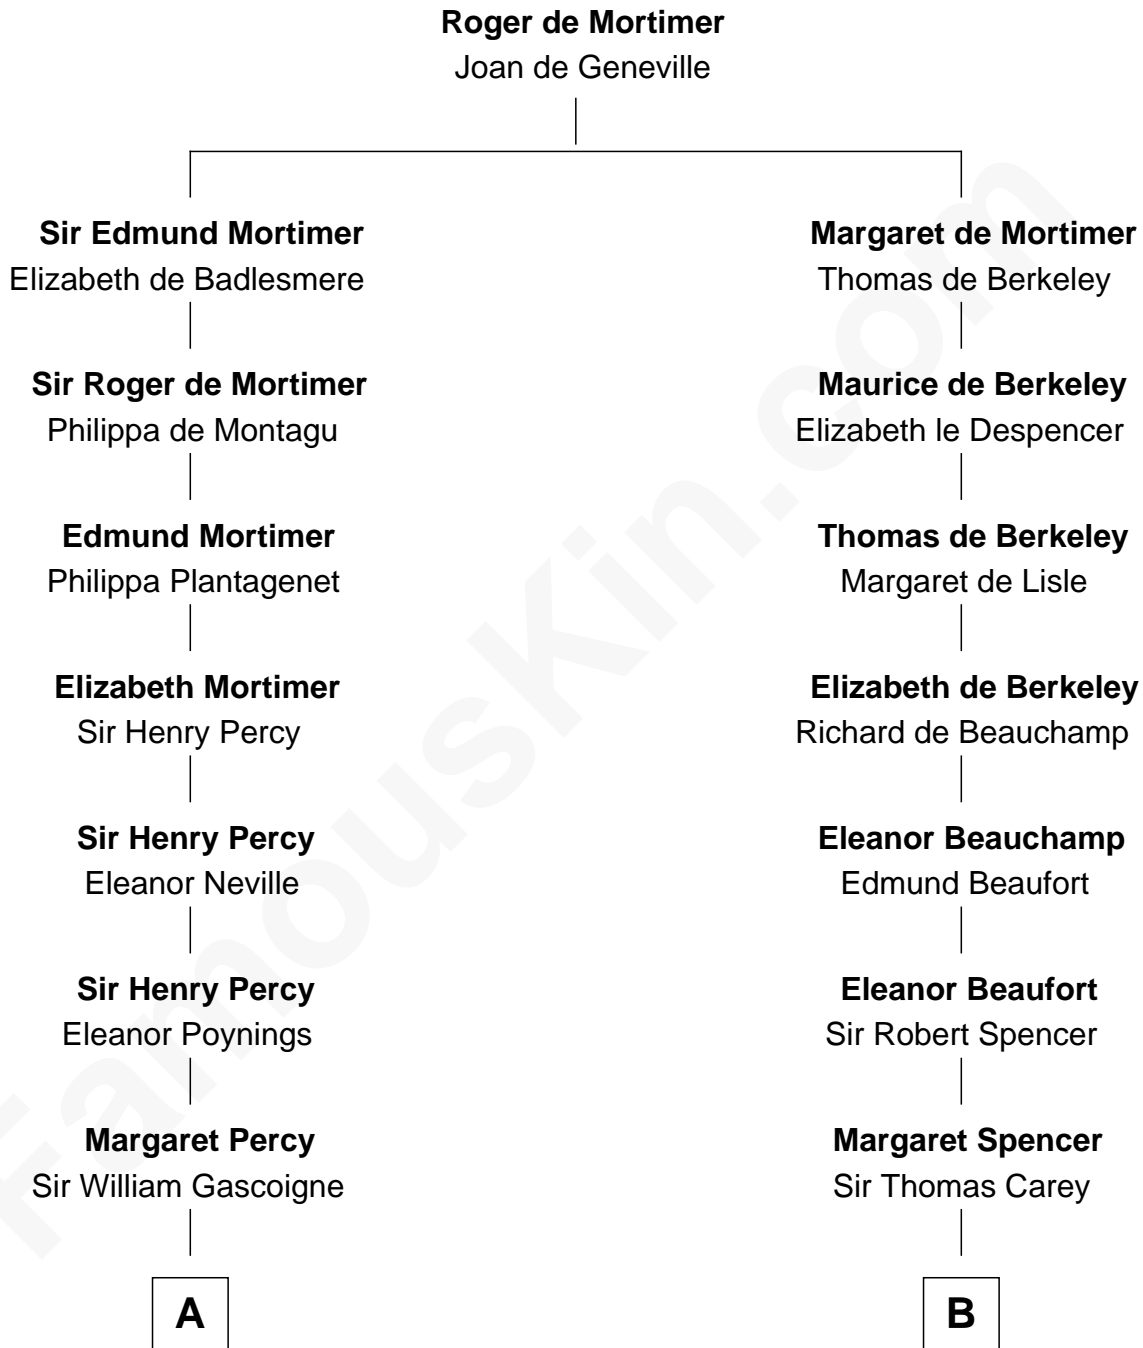

**FamousKin.com**  
**Relationship Chart of**  
**George Washington**  
*1st U.S. President*

15th cousin 4 times removed of

**Edith (Bolling) Wilson**  
*First Lady of President Woodrow Wilson*

C

Archibald Bolling

Anne E. Wigginton

William Holcombe Bolling

Sarah Spiers White

Edith (Bolling) Wilson

*First Lady of Woodrow Wilson*

FamousKin.com