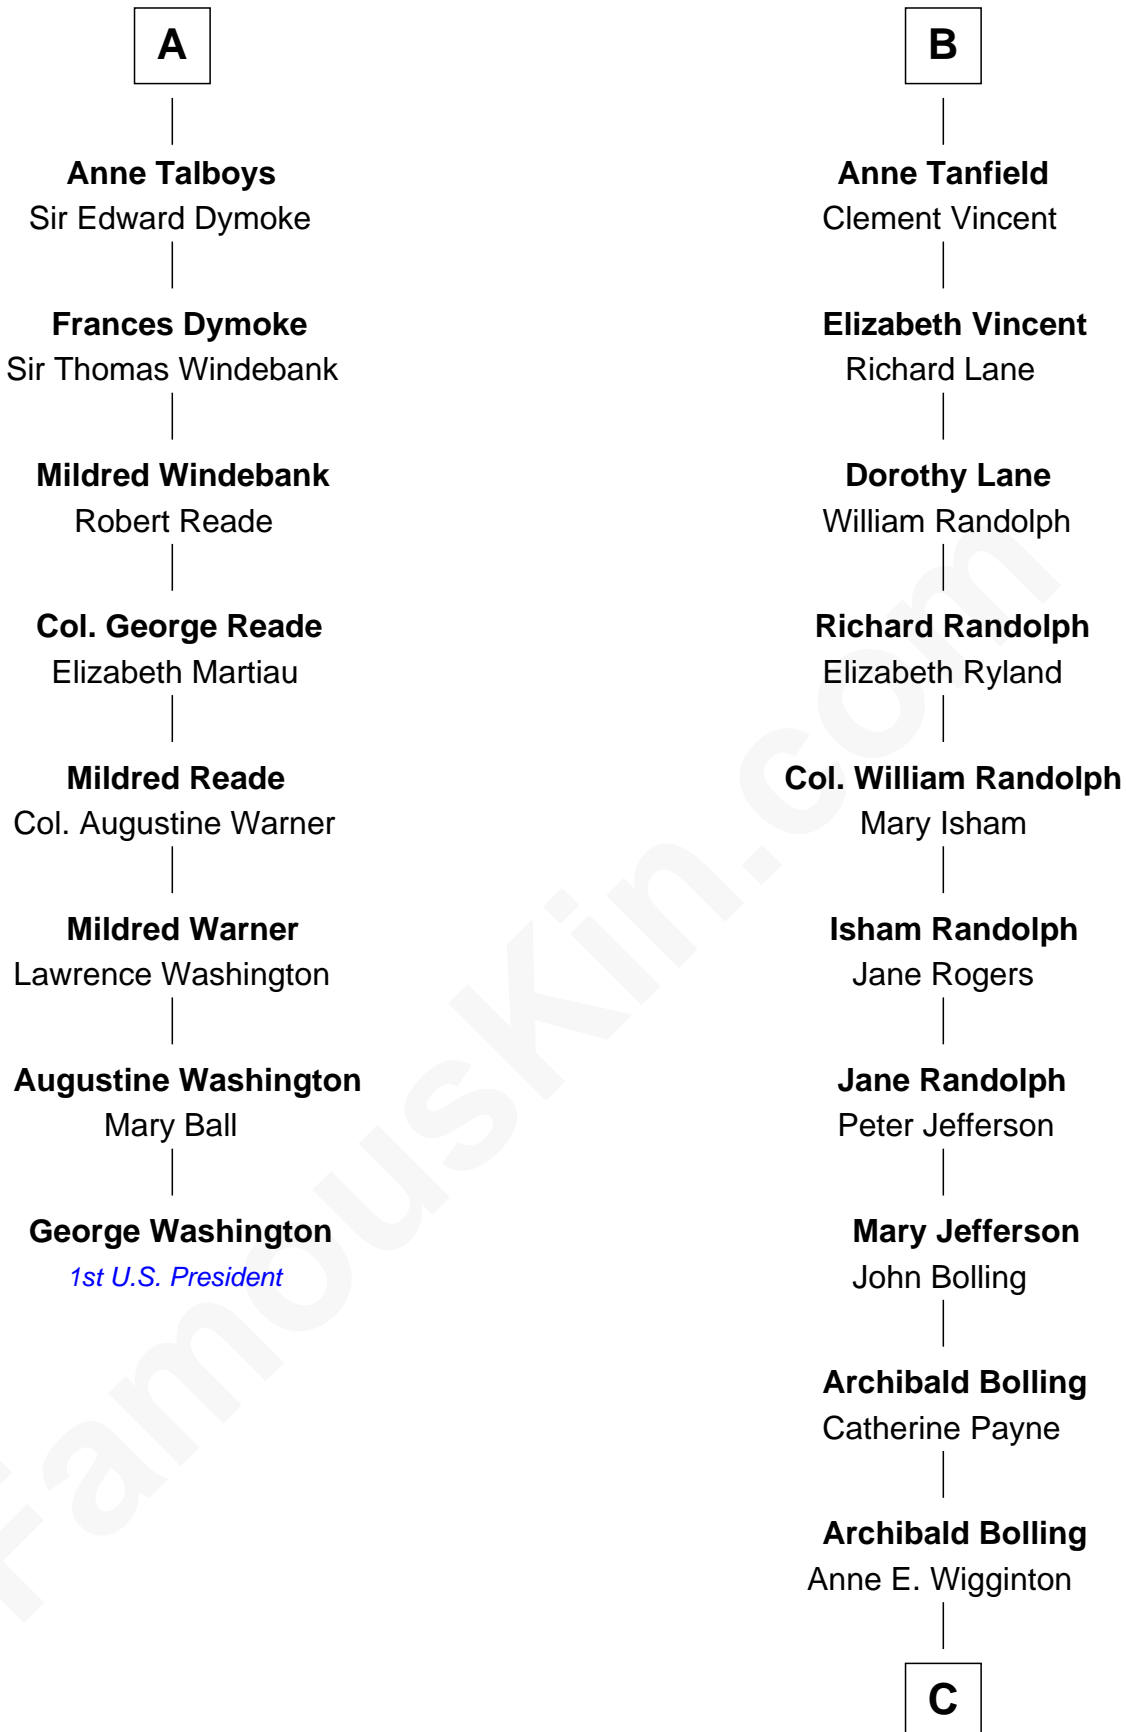

FamousKin.com
Relationship Chart of
George Washington
1st U.S. President

14th cousin 4 times removed of

Edith (Bolling) Wilson
First Lady of President Woodrow Wilson

C

William Holcombe Bolling

Sarah Spiers White

Edith (Bolling) Wilson

First Lady of Woodrow Wilson

FamousKin.com