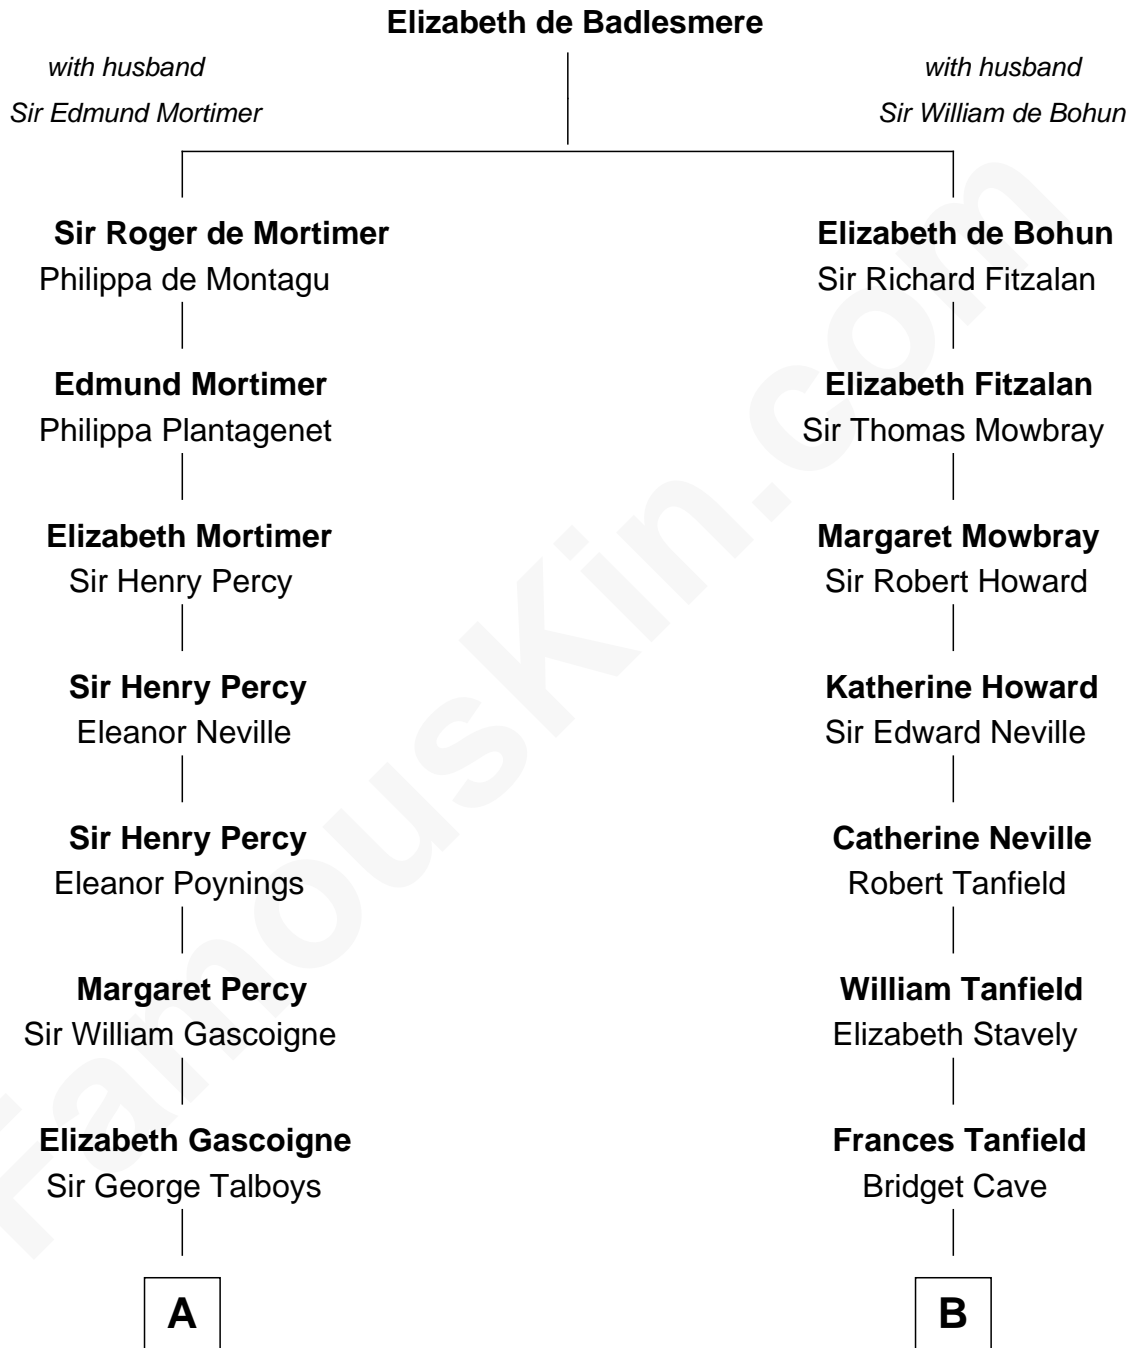

FamousKin.com
Relationship Chart of
George Washington
1st U.S. President

14th cousin 4 times removed of

Edith (Bolling) Wilson
First Lady of President Woodrow Wilson

C

William Holcombe Bolling

Sarah Spiers White

Edith (Bolling) Wilson

First Lady of Woodrow Wilson

FamousKin.com