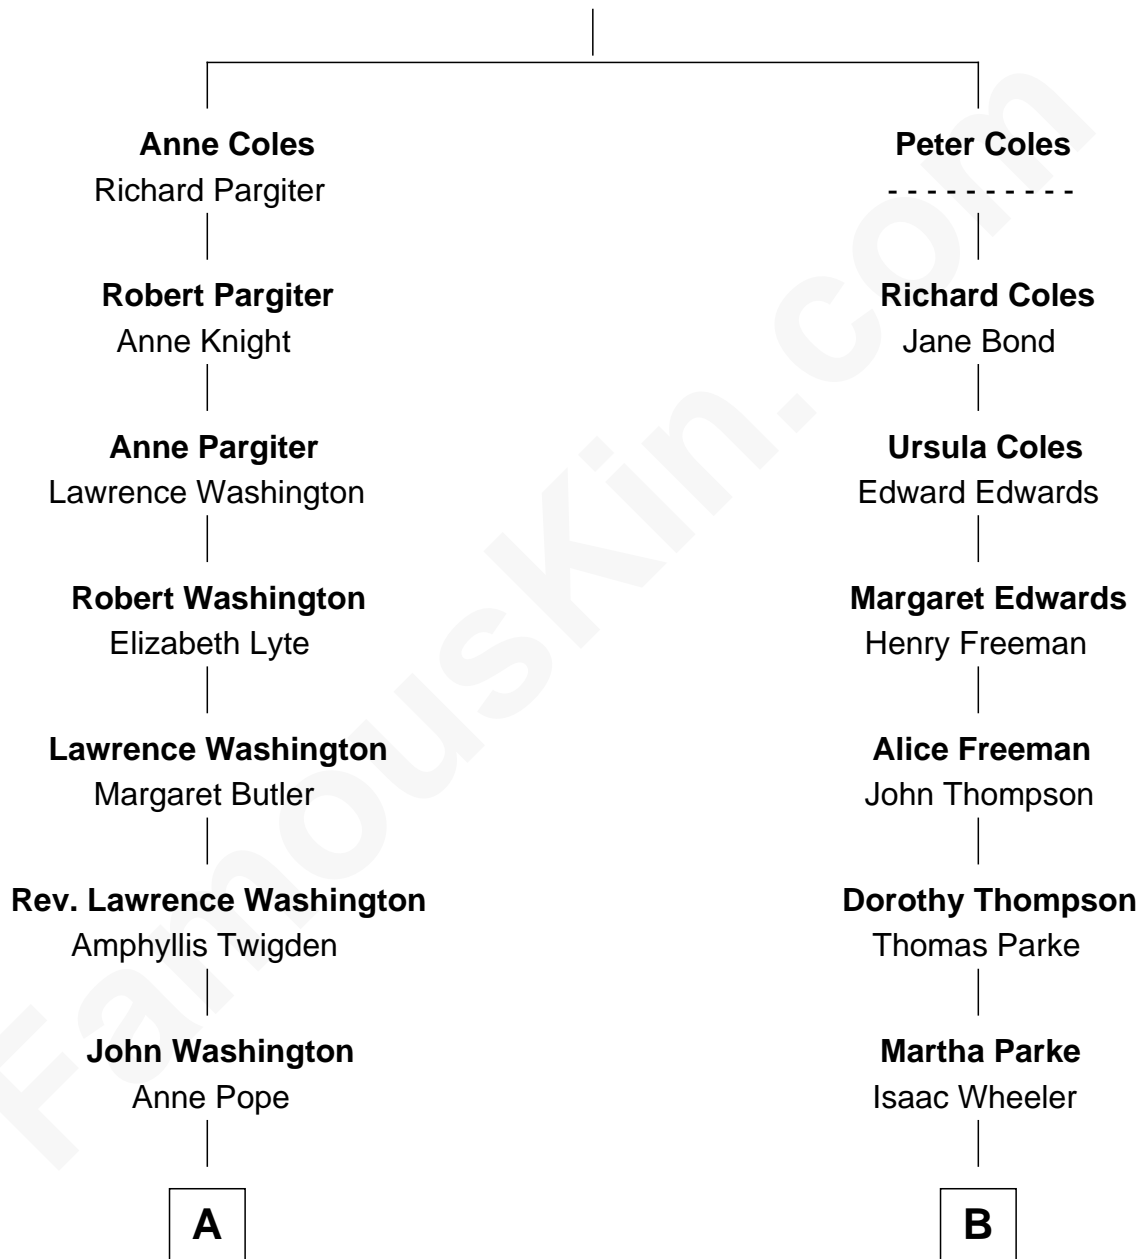

FamousKin.com

Relationship Chart of

George Washington

1st U.S. President

University of Chicago

9th cousin 3 times removed of

Francis Edward Hinckley
Co-Founder, University of Chicago

Richard Coles

A

Lawrence Washington

Mildred Warner

Augustine Washington

Mary Ball

George Washington

1st U.S. President

B

William Wheeler

Hannah Gallup

Martha Wheeler

William Williams

Martha Williams

Charles Wheeler

Hannah Wheeler

Abel Hinckley