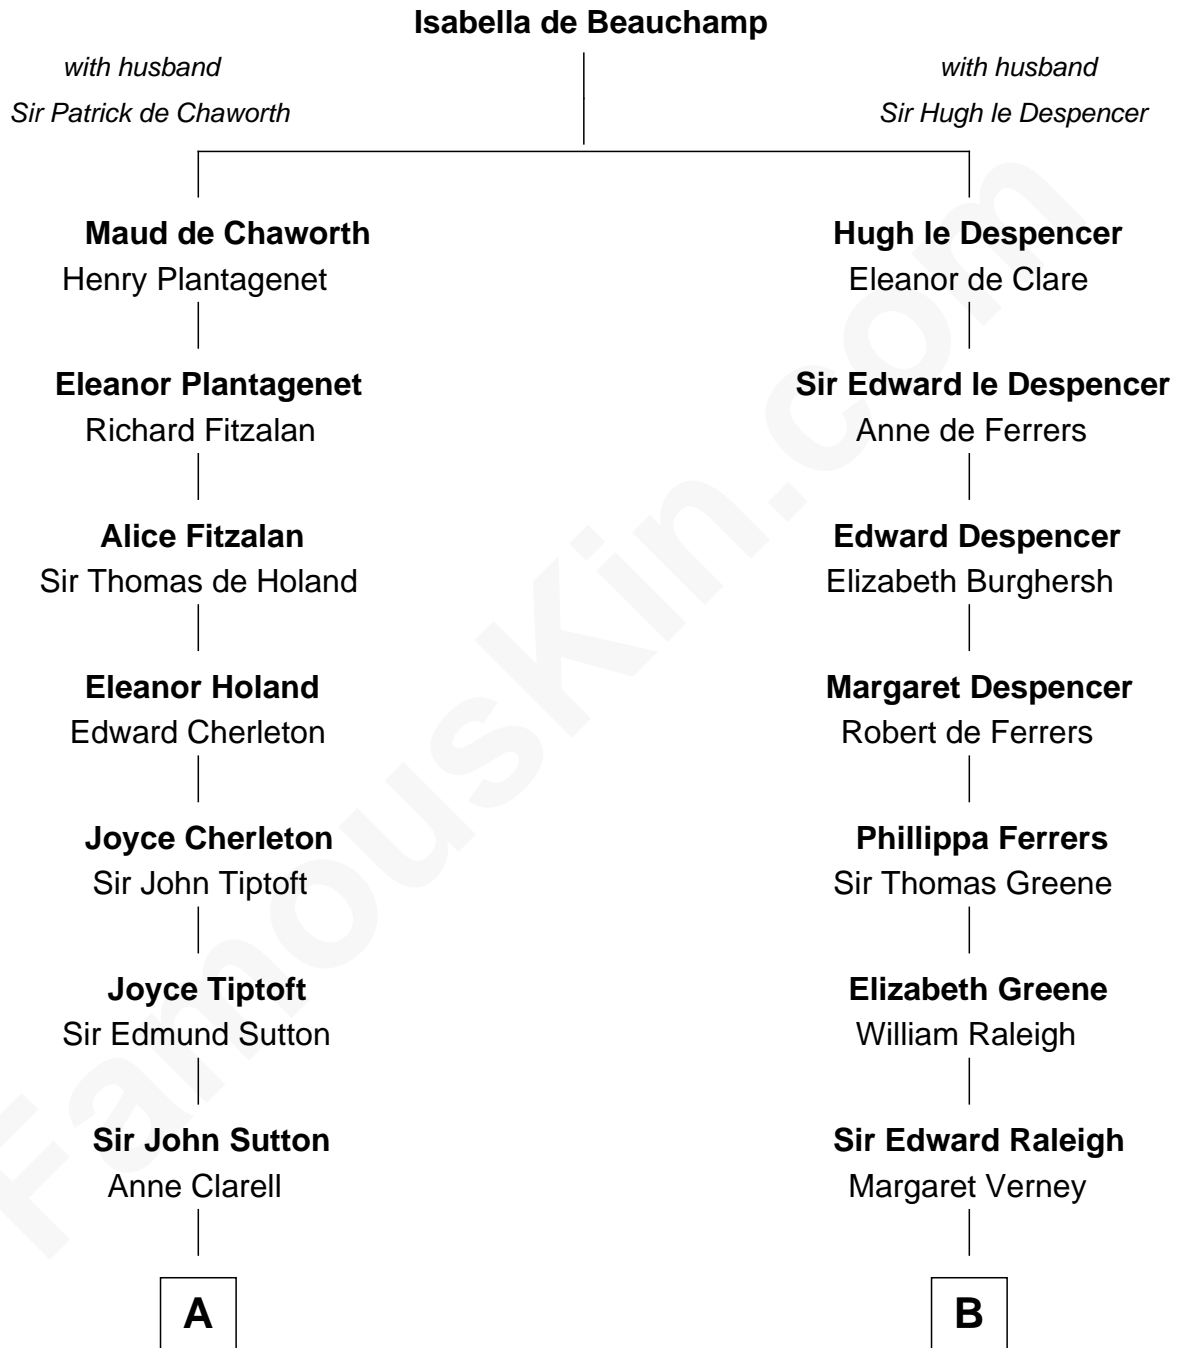

**FamousKin.com**  
**Relationship Chart of**  
**George Washington**  
*1st U.S. President*

**14th cousin 5 times removed of**

**Stephen A. Douglas**  
*Participated in Lincoln-Douglas Debates*

**C**

**Martha Arnold**  
Benajah Douglass

**Dr. Stephen Arnold Douglass**  
Sarah Fiske

**Stephen A. Douglas**  
*[The Lincoln-Douglas Debates](#)*

FamousKin.com