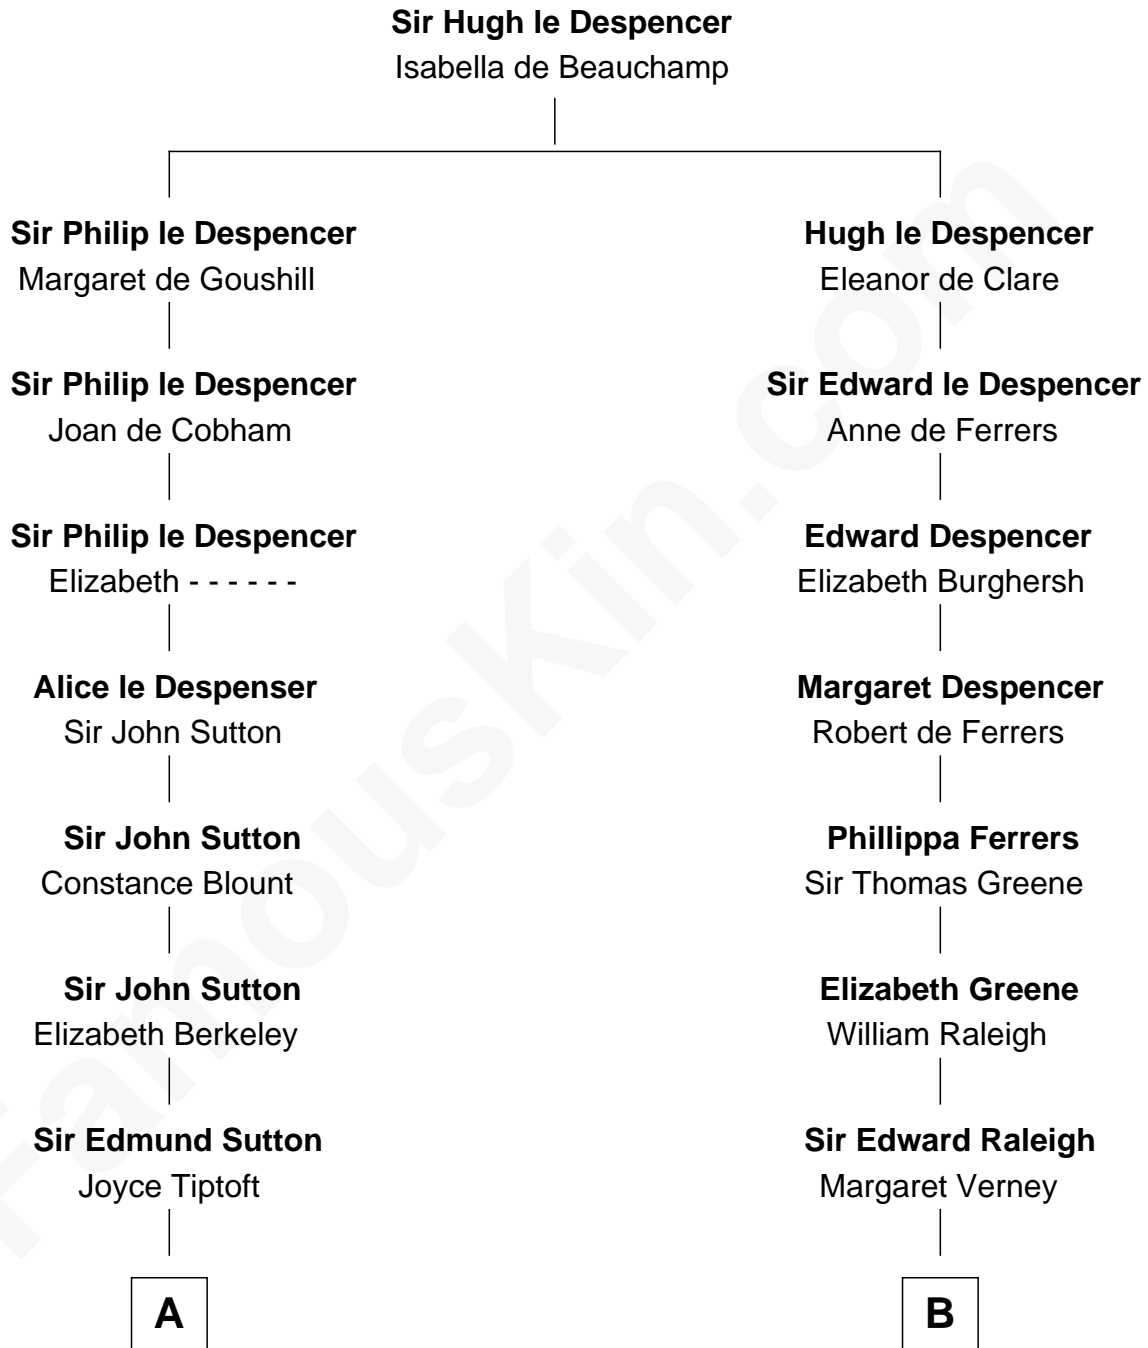

FamousKin.com
Relationship Chart of
George Washington
1st U.S. President

15th cousin 4 times removed of

Stephen A. Douglas
Participated in Lincoln-Douglas Debates

C

Martha Arnold
Benajah Douglass

Dr. Stephen Arnold Douglass
Sarah Fiske