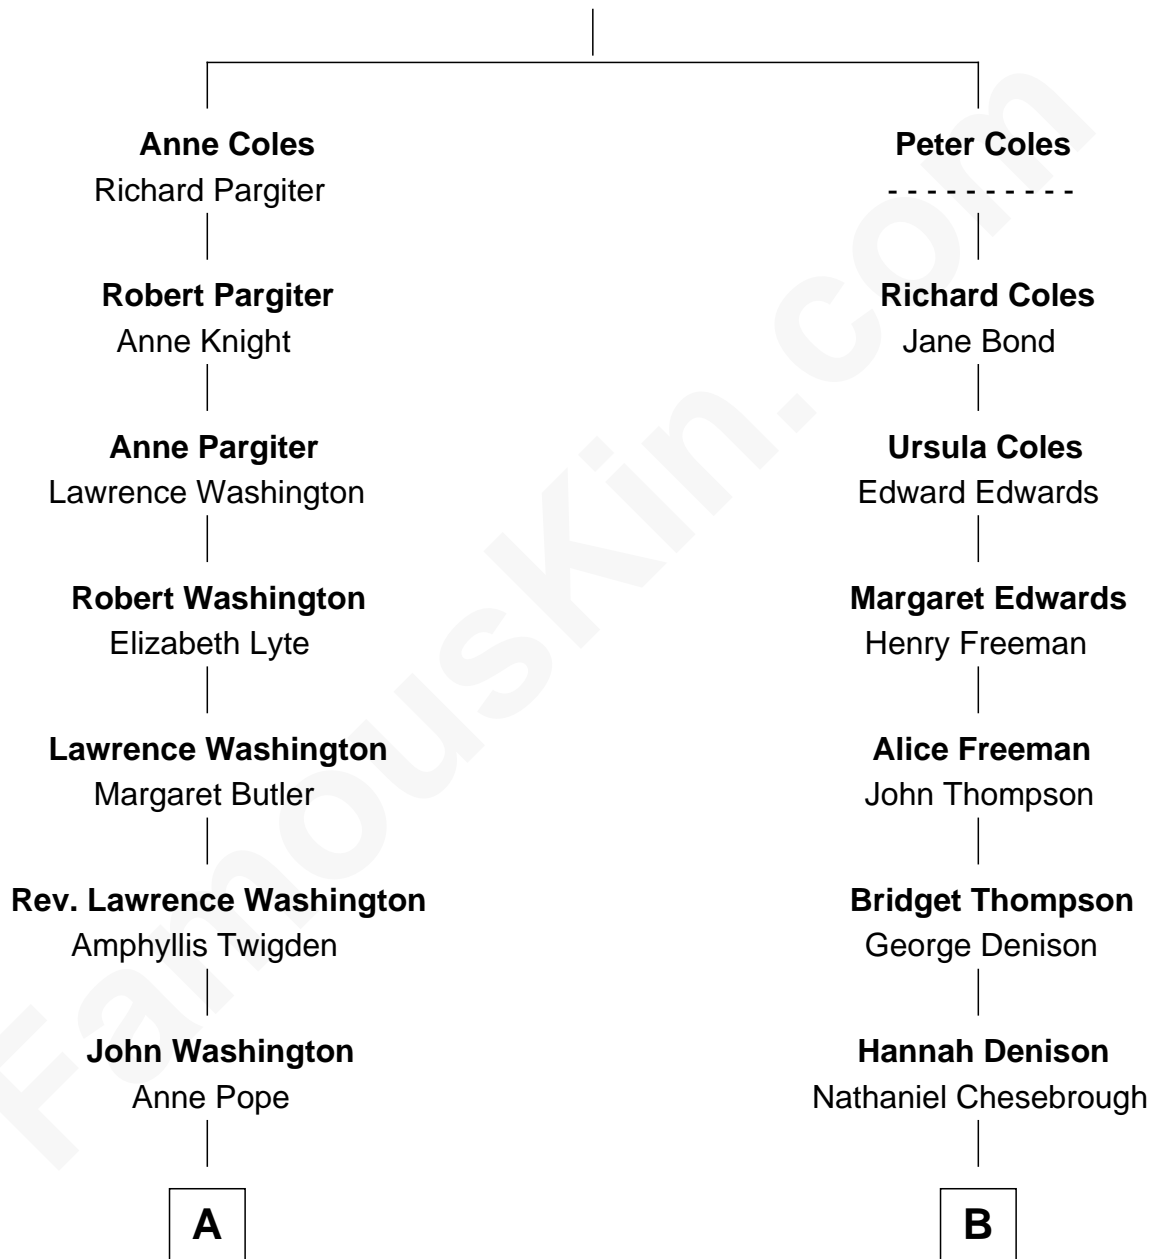

FamousKin.com

Relationship Chart of

George Washington

1st U.S. President

9th cousin 4 times removed of

William Sprague

27th Governor of Rhode Island

Richard Coles

A

Lawrence Washington

Mildred Warner

Augustine Washington

Mary Ball

George Washington

1st U.S. President

B

Mary Mitchell

Youngs Morgan

Fanny Morgan

Amasa Sprague

William Sprague

27th Governor of Rhode Island

FamousKin.com