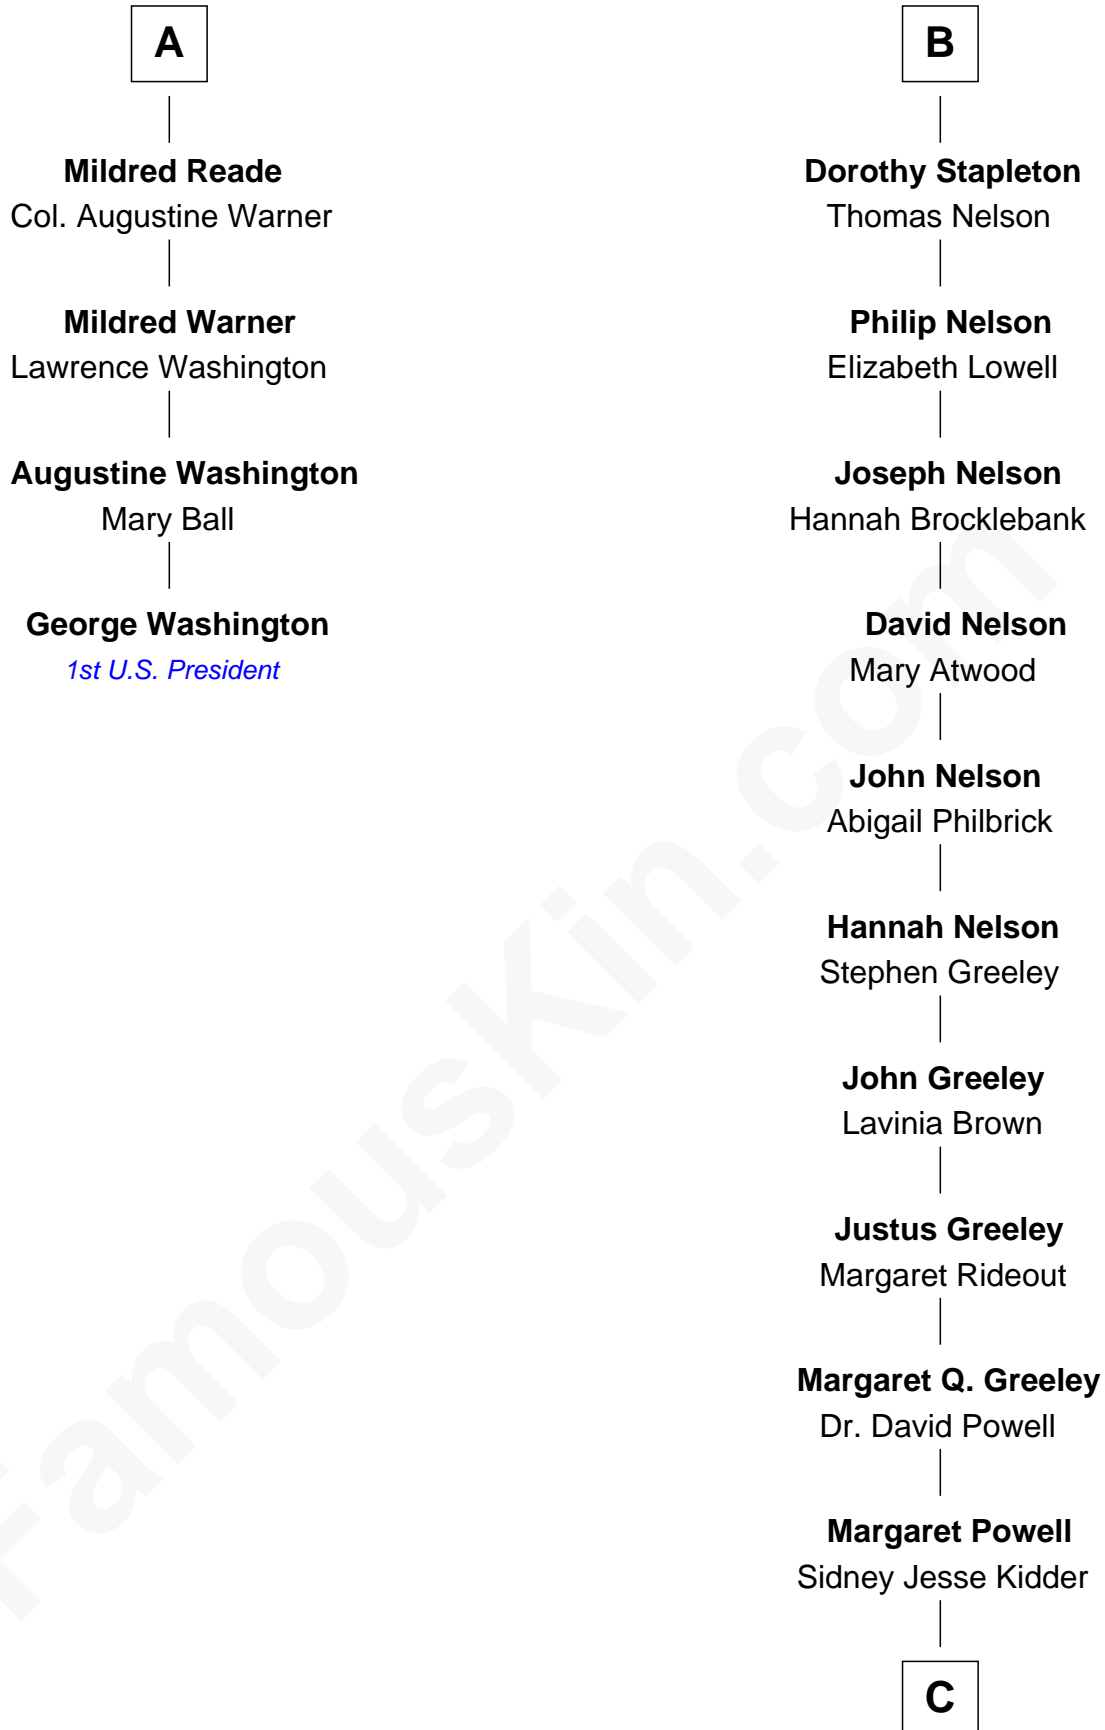

FamousKin.com
Relationship Chart of
George Washington
1st U.S. President

10th cousin 8 times removed of

Margot Kidder
TV and Movie Actress

Sir Henry Percy
 Eleanor Neville

C

Kendall Kidder
Jocelyn Mary Wilson