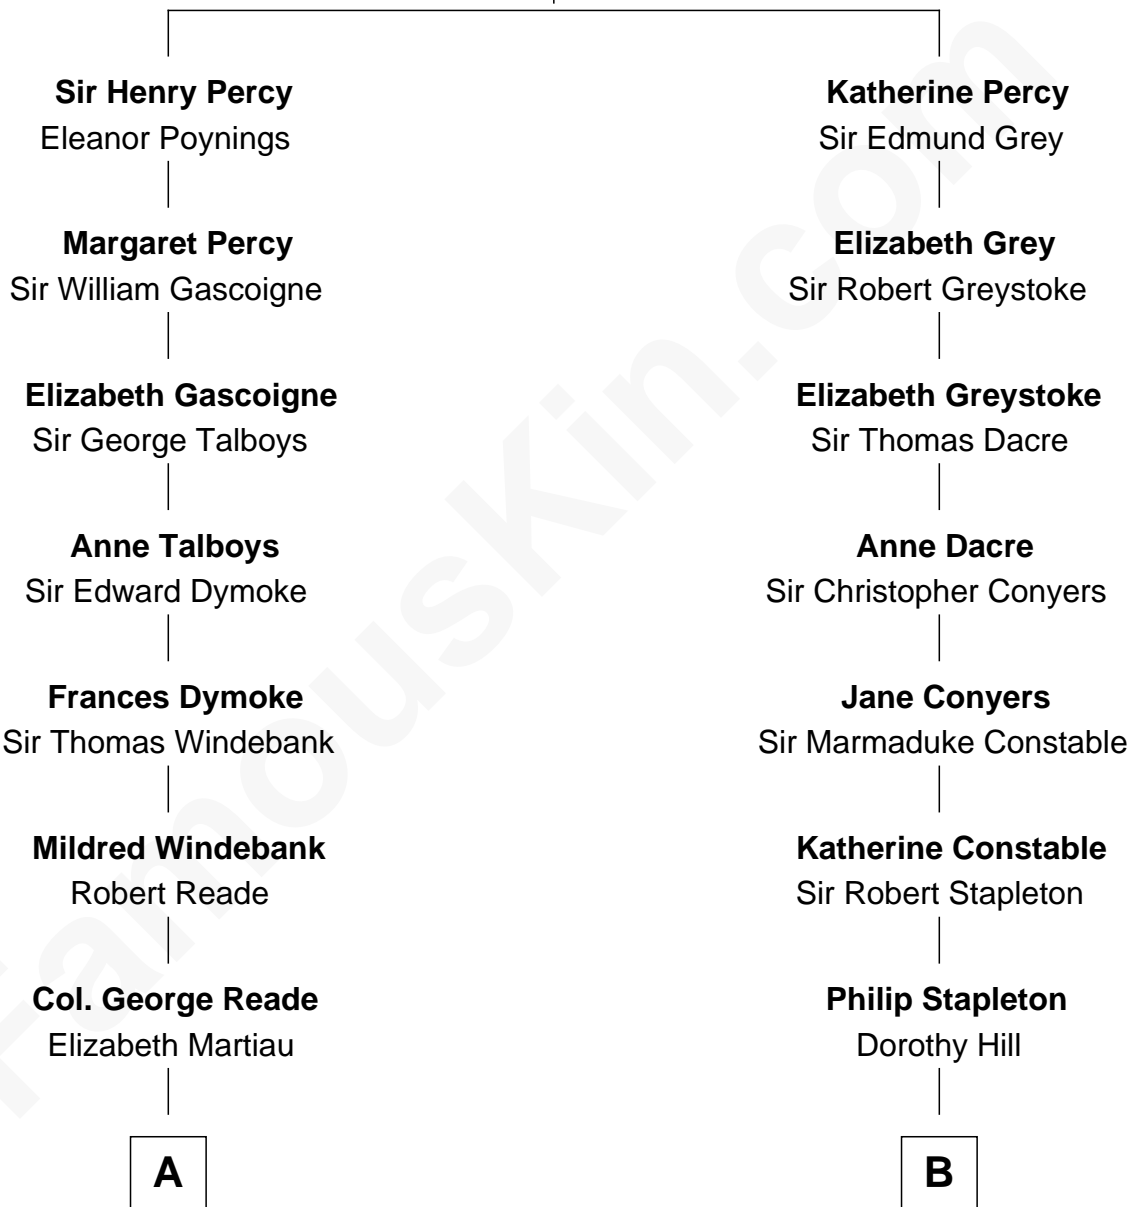

FamousKin.com
Relationship Chart of
George Washington
1st U.S. President

10th cousin 8 times removed of

Margot Kidder
TV and Movie Actress

Sir Henry Percy
 Eleanor Neville

C

Kendall Kidder
Jocelyn Mary Wilson