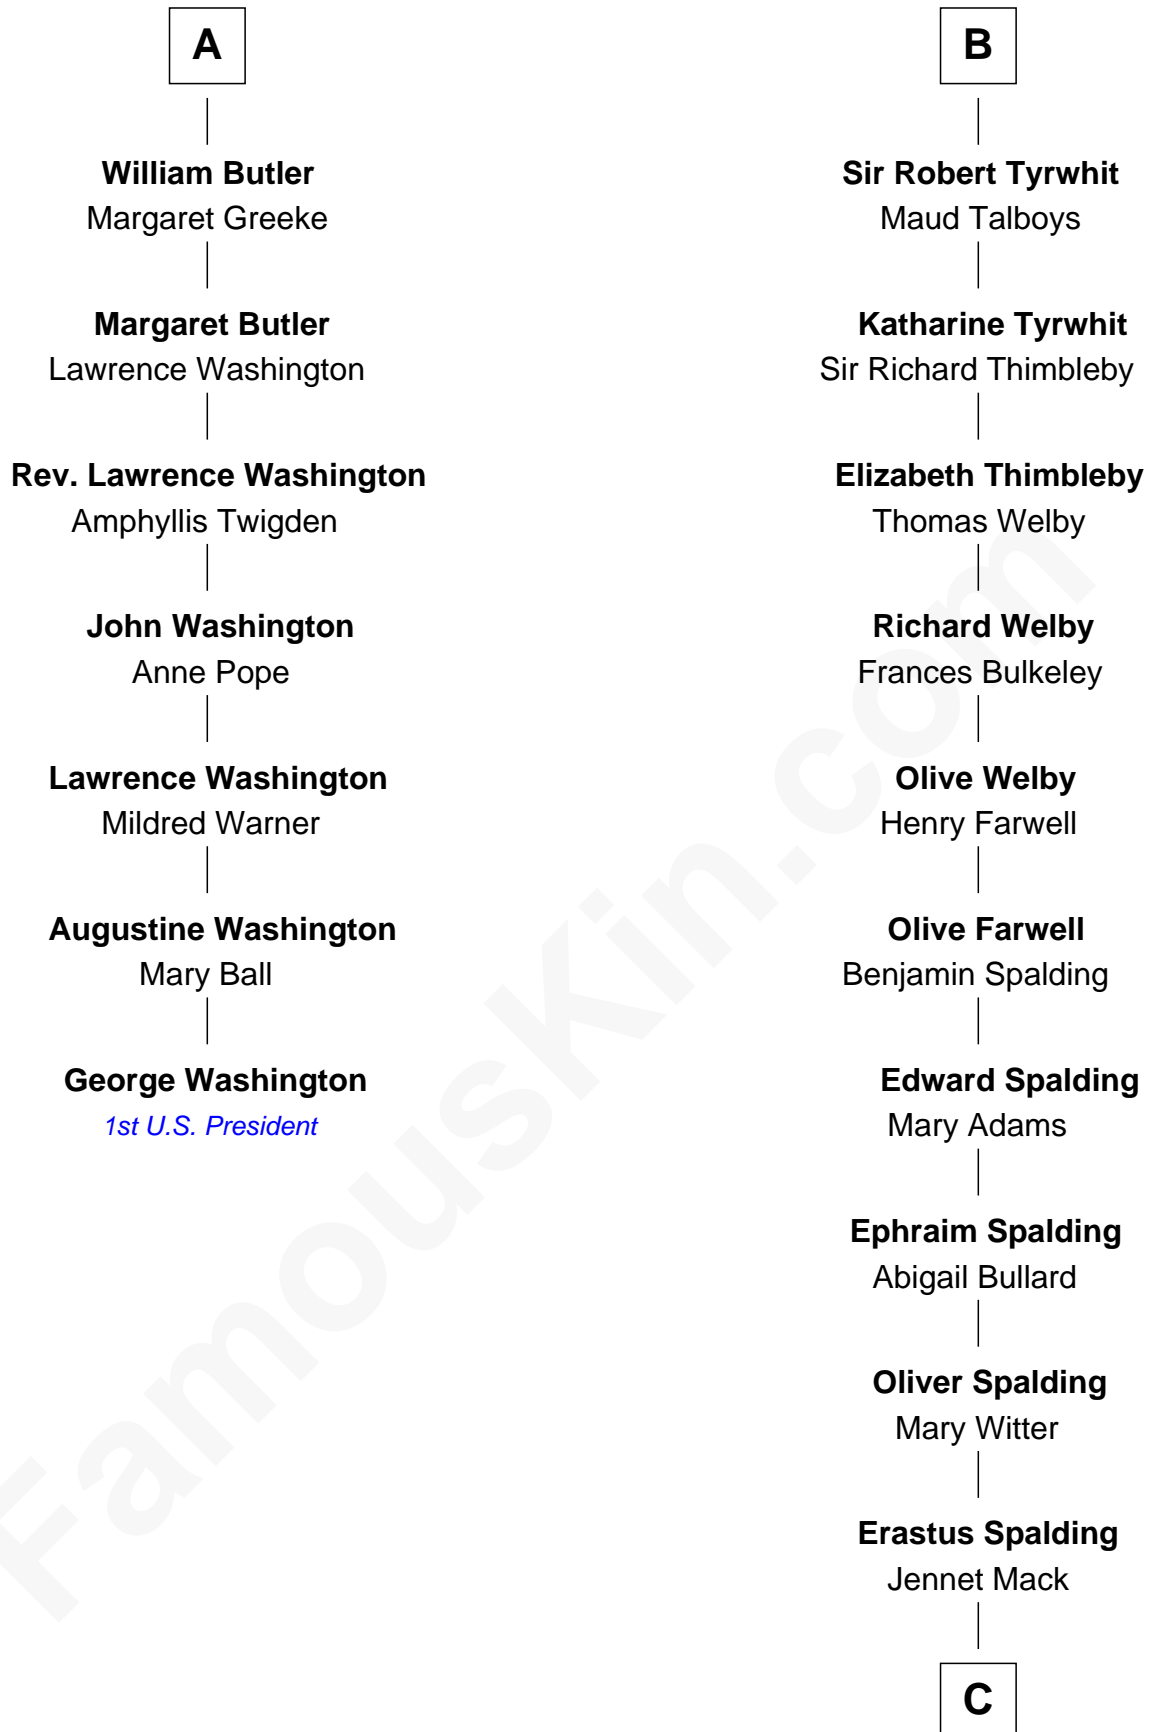

FamousKin.com

Relationship Chart of

George Washington

1st U.S. President

13th cousin 7 times removed of

Katharine Hepburn
Movie Actress

C

Martha Ann Spalding

Leman Benton Garlinghouse

Caroline Garlinghouse

Alfred Augustus Houghton

Katharine Martha Houghton

Thomas Norval Hepburn

Katharine Hepburn

Movie Actress

FamousKin.com