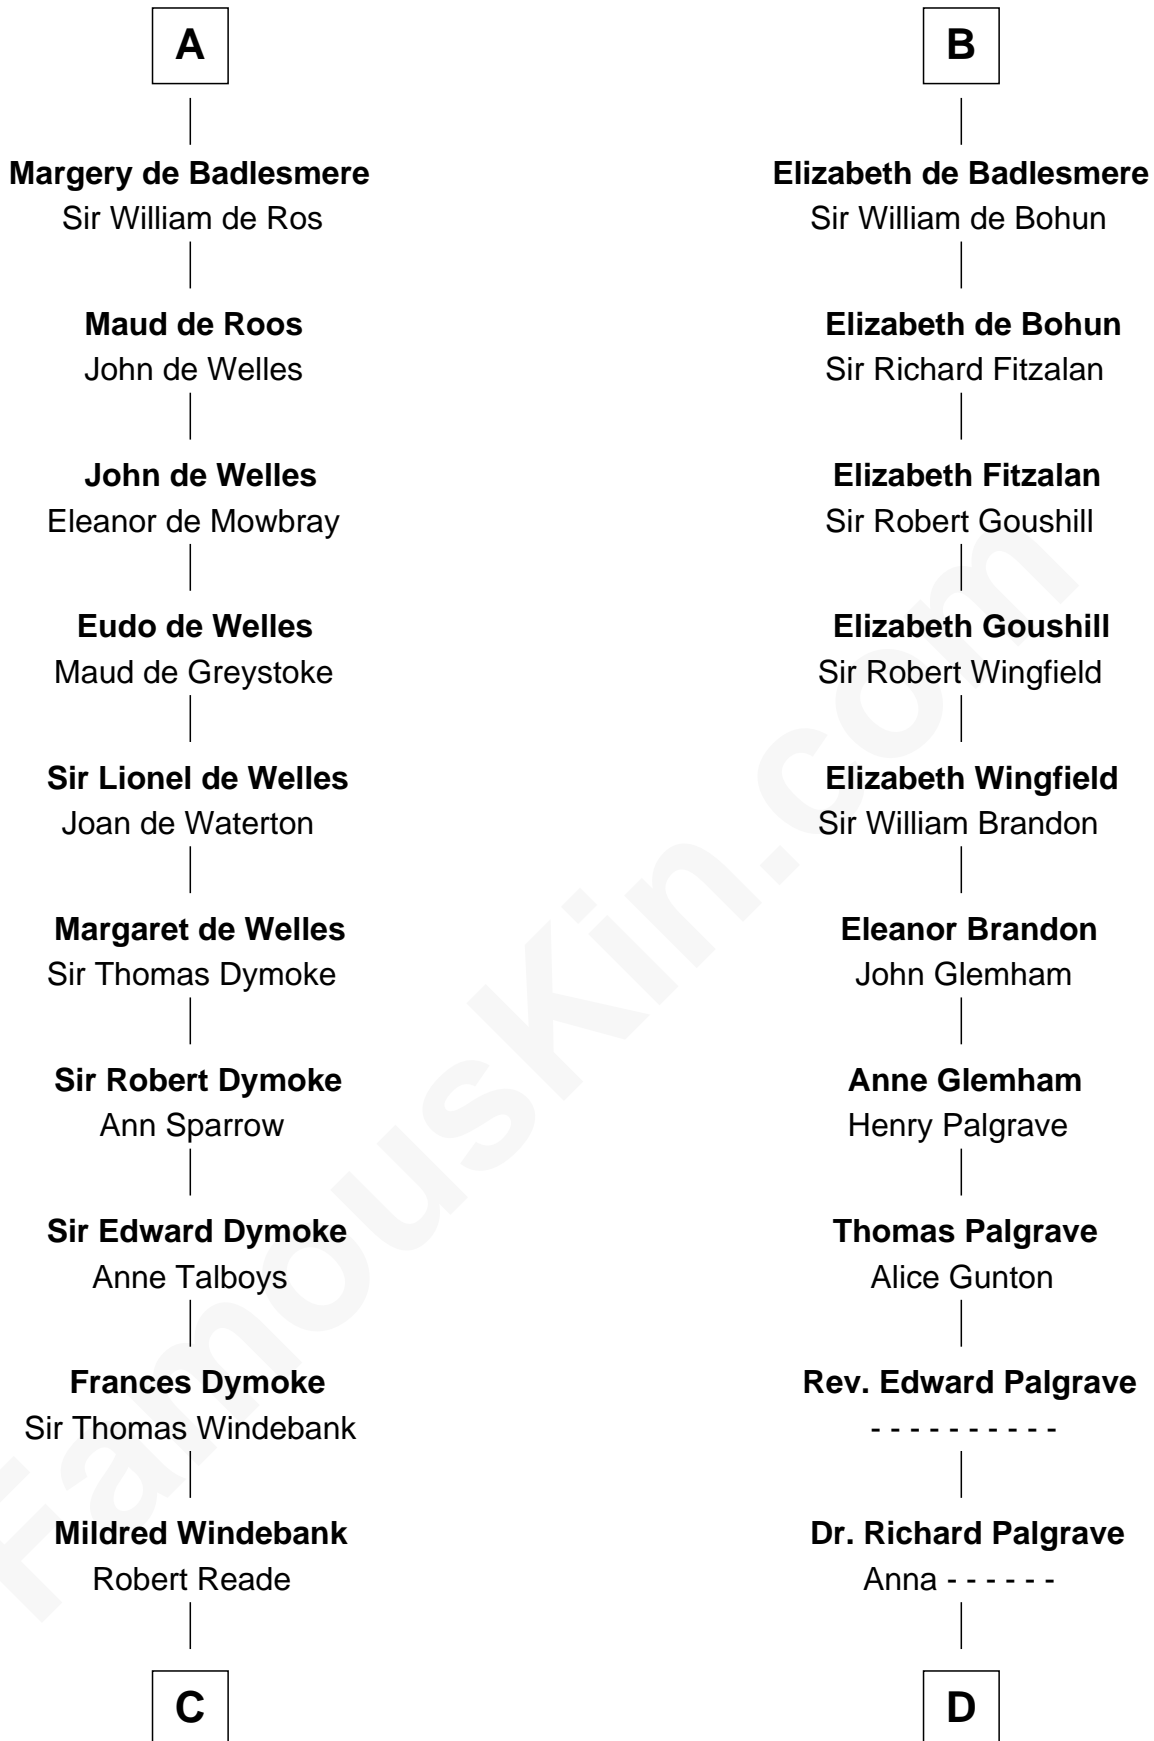

**FamousKin.com**  
**Relationship Chart of**  
**George Washington**  
*1st U.S. President*

**20th cousin 1 time removed of**  
**Roger Sherman**  
*Signer of the Declaration of Independence*

**C**

**Col. George Reade**

Elizabeth Martiau

**Mildred Reade**

Col. Augustine Warner

**Mildred Warner**

Lawrence Washington

**Augustine Washington**

Mary Ball

**George Washington**

*1st U.S. President*

**D**

**Mary Palgrave**

Roger Wellington

**Benjamin Wellington**

Elizabeth Sweetman

**Mehetable Wellington**

William Sherman