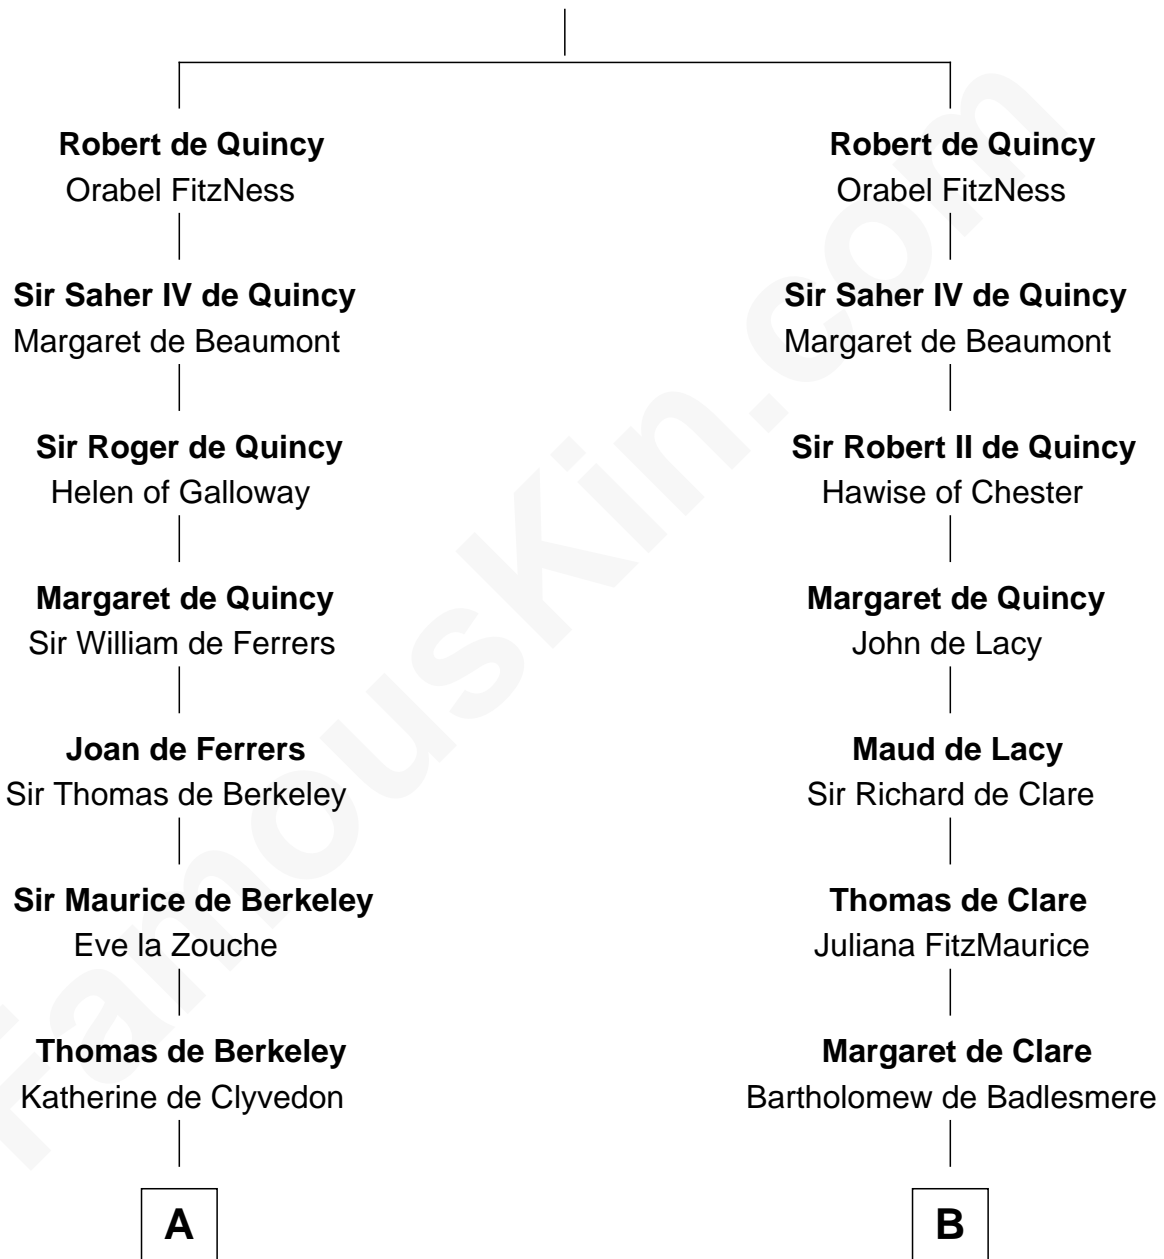

FamousKin.com
Relationship Chart of
George Washington
1st U.S. President

18th cousin 2 times removed of

Roger Sherman
Signer of the Declaration of Independence

Saher I de Quincy
 Maud de St. Liz

C

Augustine Washington

Mary Ball

George Washington

1st U.S. President

D

Mary Palgrave

Roger Wellington

Benjamin Wellington

Elizabeth Sweetman

Mehetable Wellington

William Sherman

Roger Sherman

Signer of Declaration of Independence

FamousKin.com