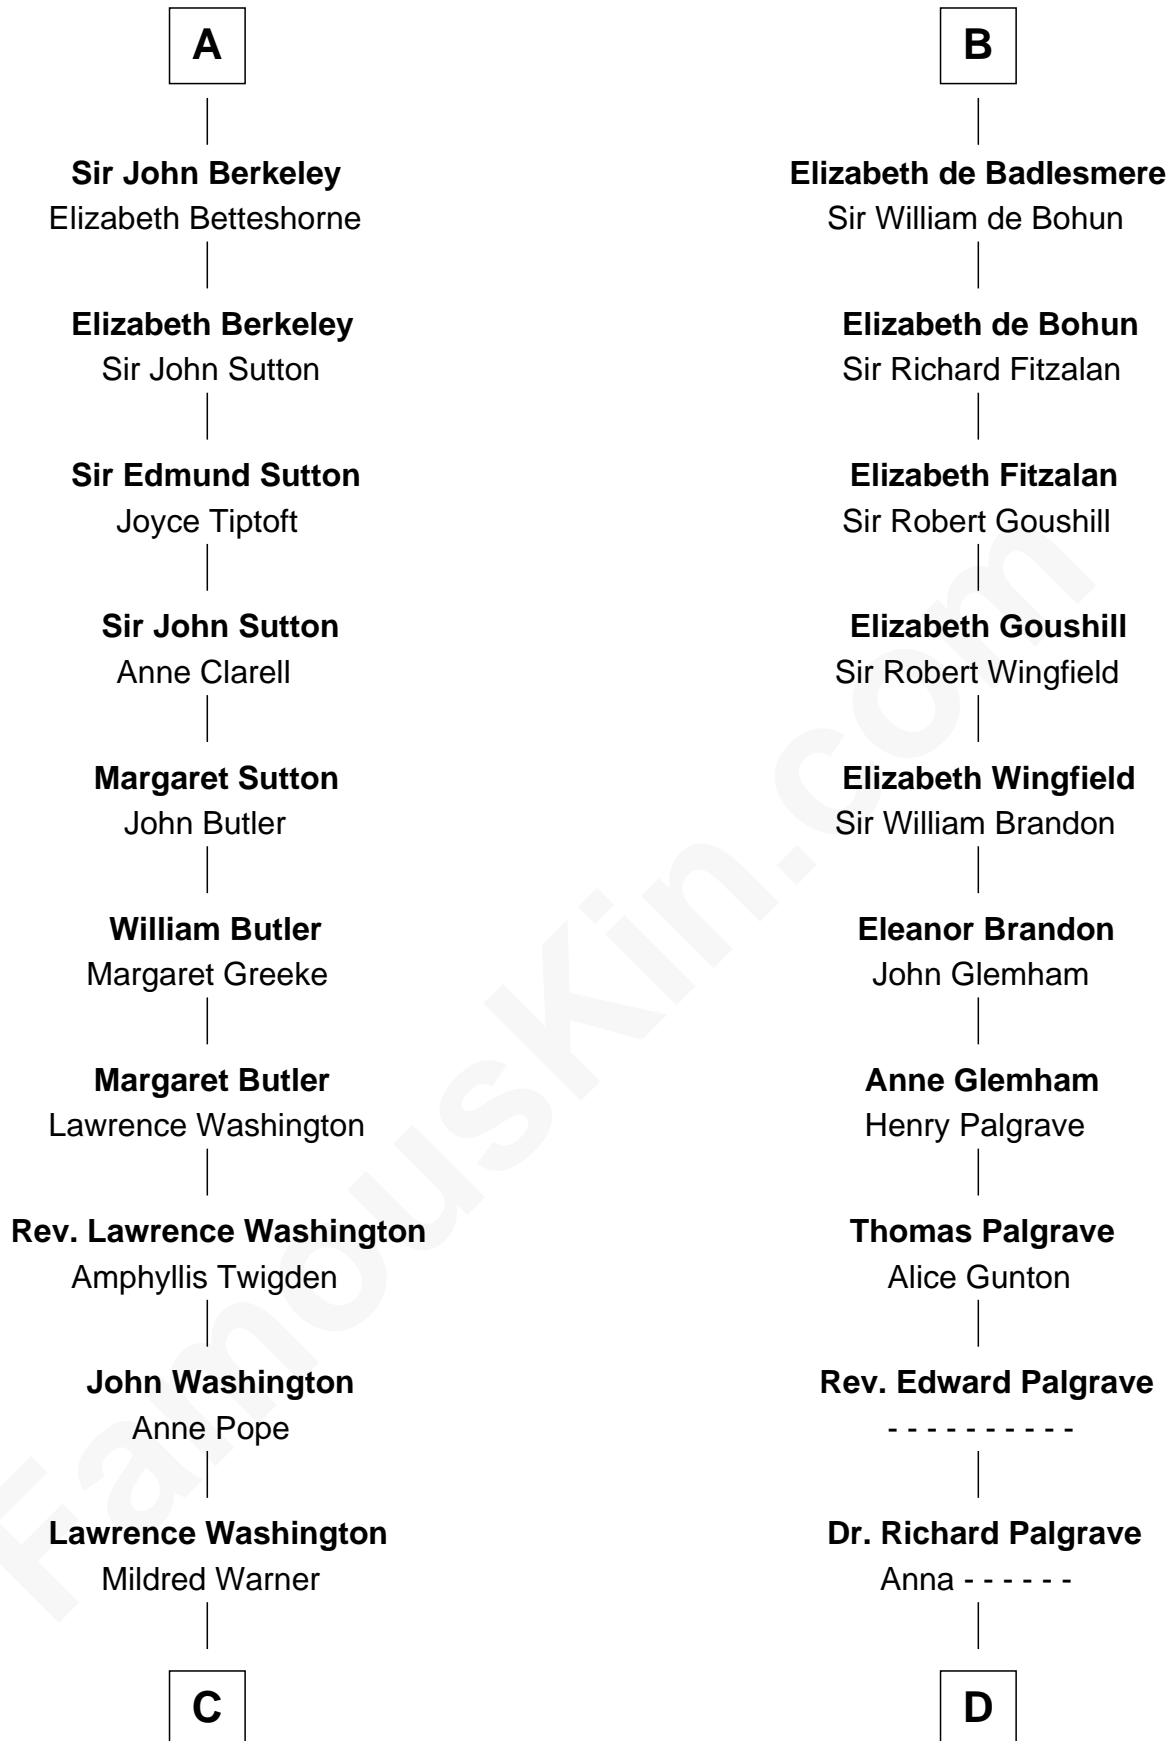

FamousKin.com
Relationship Chart of
George Washington
1st U.S. President

18th cousin 2 times removed of

Roger Sherman
Signer of the Declaration of Independence

Saher I de Quincy
 Maud de St. Liz

C

Augustine Washington

Mary Ball

George Washington

1st U.S. President

D

Mary Palgrave

Roger Wellington

Benjamin Wellington

Elizabeth Sweetman

Mehetable Wellington

William Sherman

Roger Sherman

Signer of Declaration of Independence

FamousKin.com