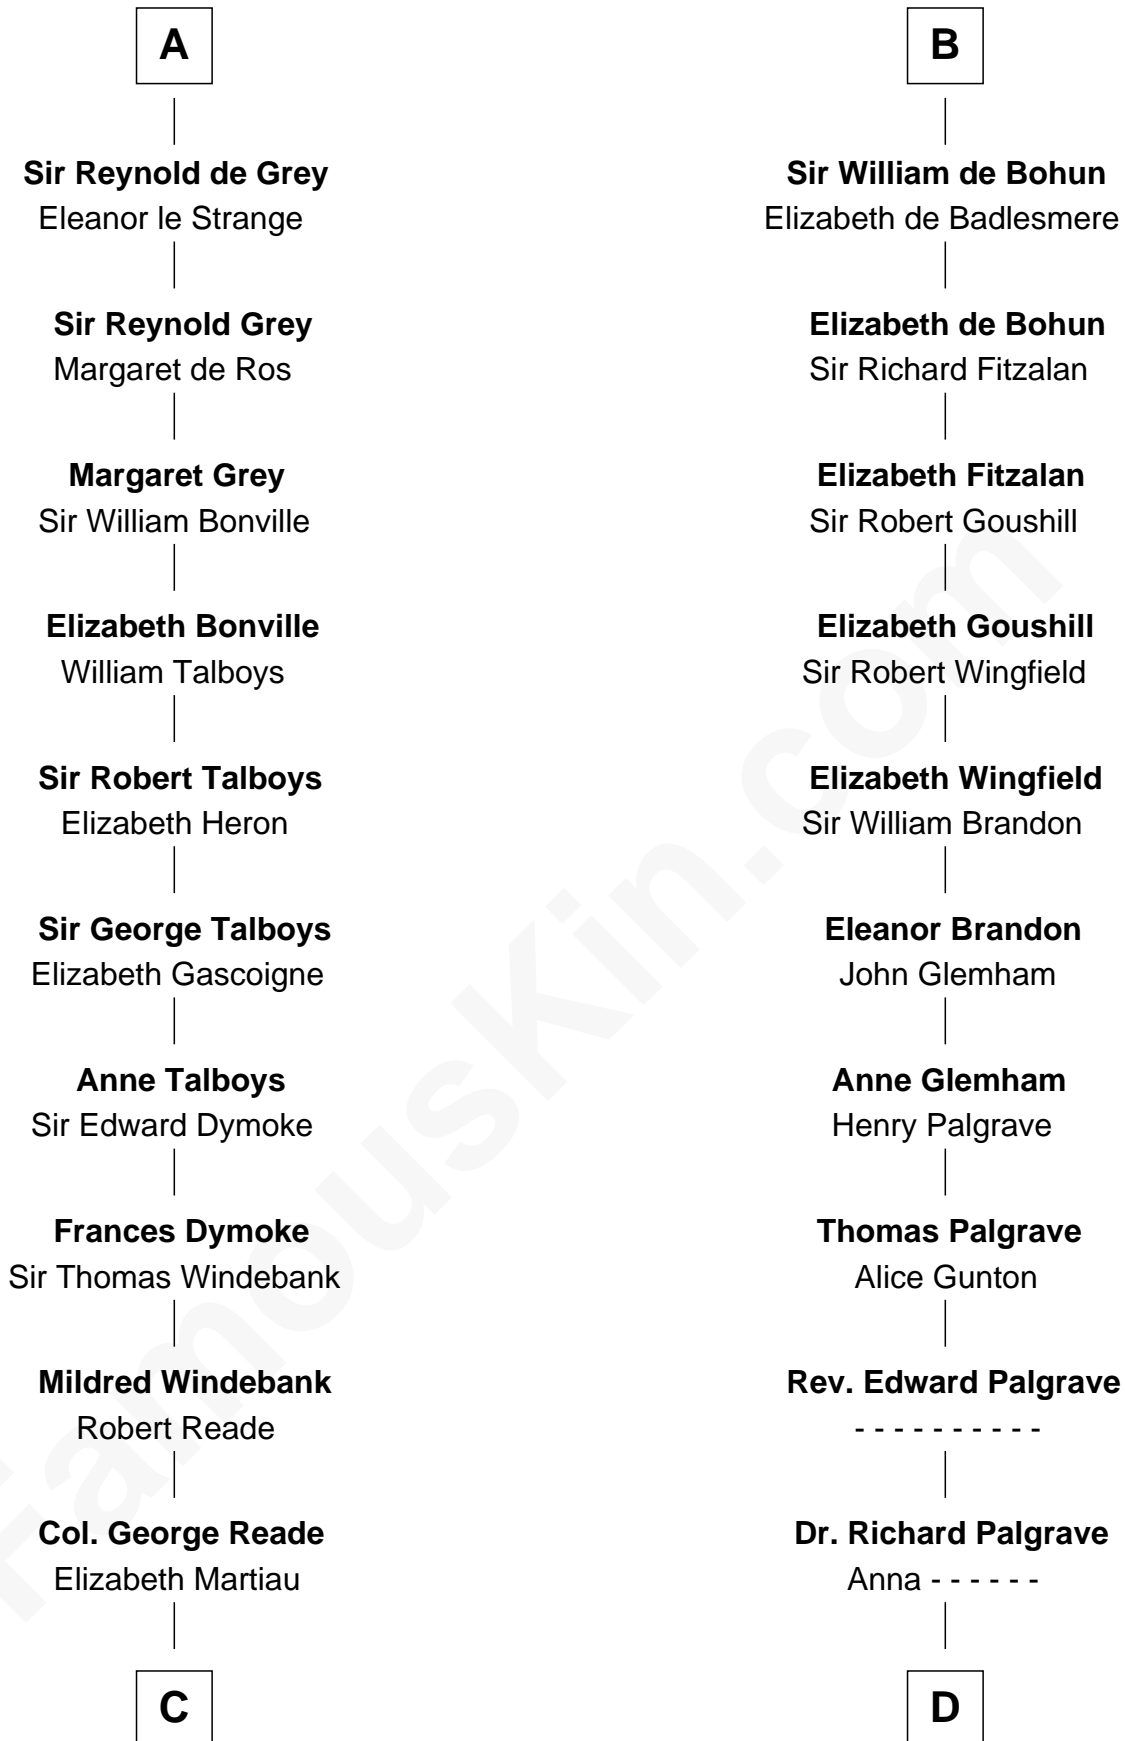

## Relationship Chart of

### George Washington

1st U.S. President

20th cousin of

### Roger Sherman

Signer of the Declaration of Independence

**C**

**Mildred Reade**  
Col. Augustine Warner

**Mildred Warner**  
Lawrence Washington

**Augustine Washington**  
Mary Ball

**George Washington**  
*1st U.S. President*