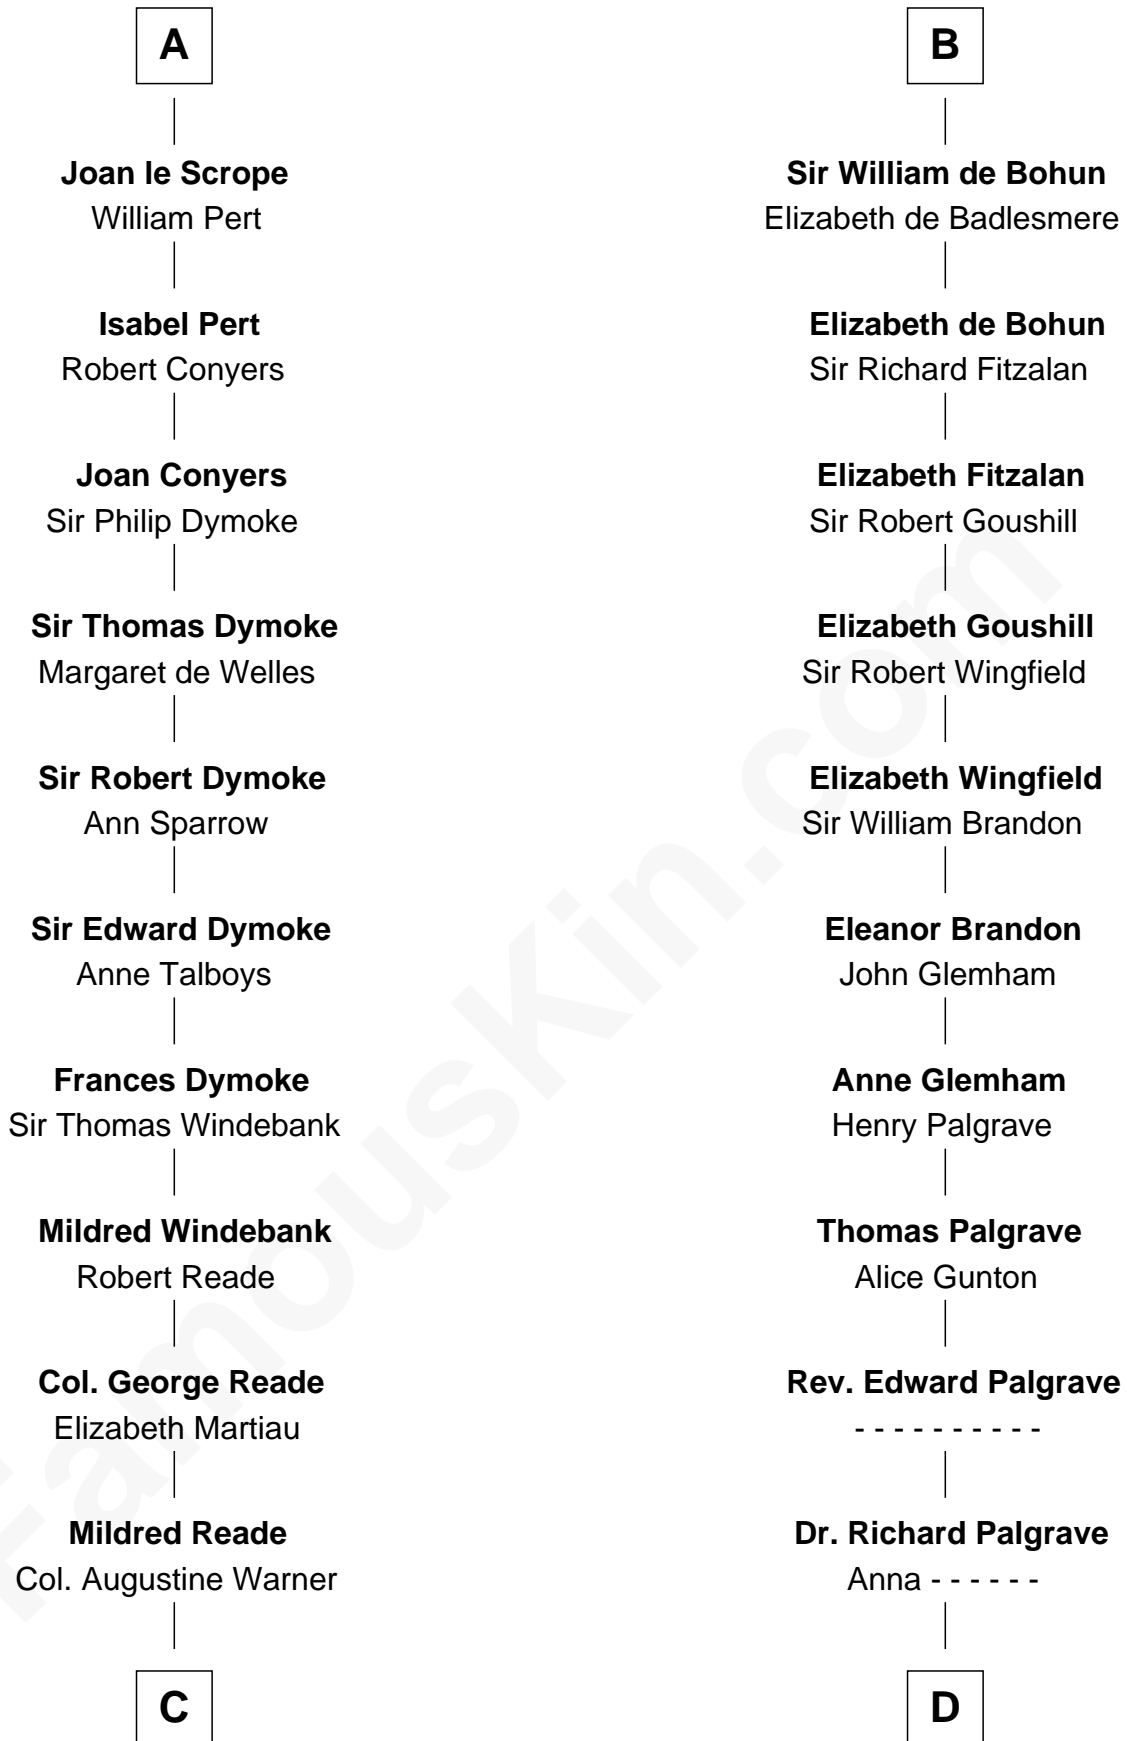

FamousKin.com
Relationship Chart of
George Washington
1st U.S. President

19th cousin 1 time removed of

Roger Sherman
Signer of the Declaration of Independence

C

Mildred Warner
Lawrence Washington

Augustine Washington
Mary Ball

George Washington
1st U.S. President

D

Mary Palgrave
Roger Wellington

Benjamin Wellington
Elizabeth Sweetman

Mehetable Wellington
William Sherman

Roger Sherman
Signer of Declaration of Independence

FamousKin.com