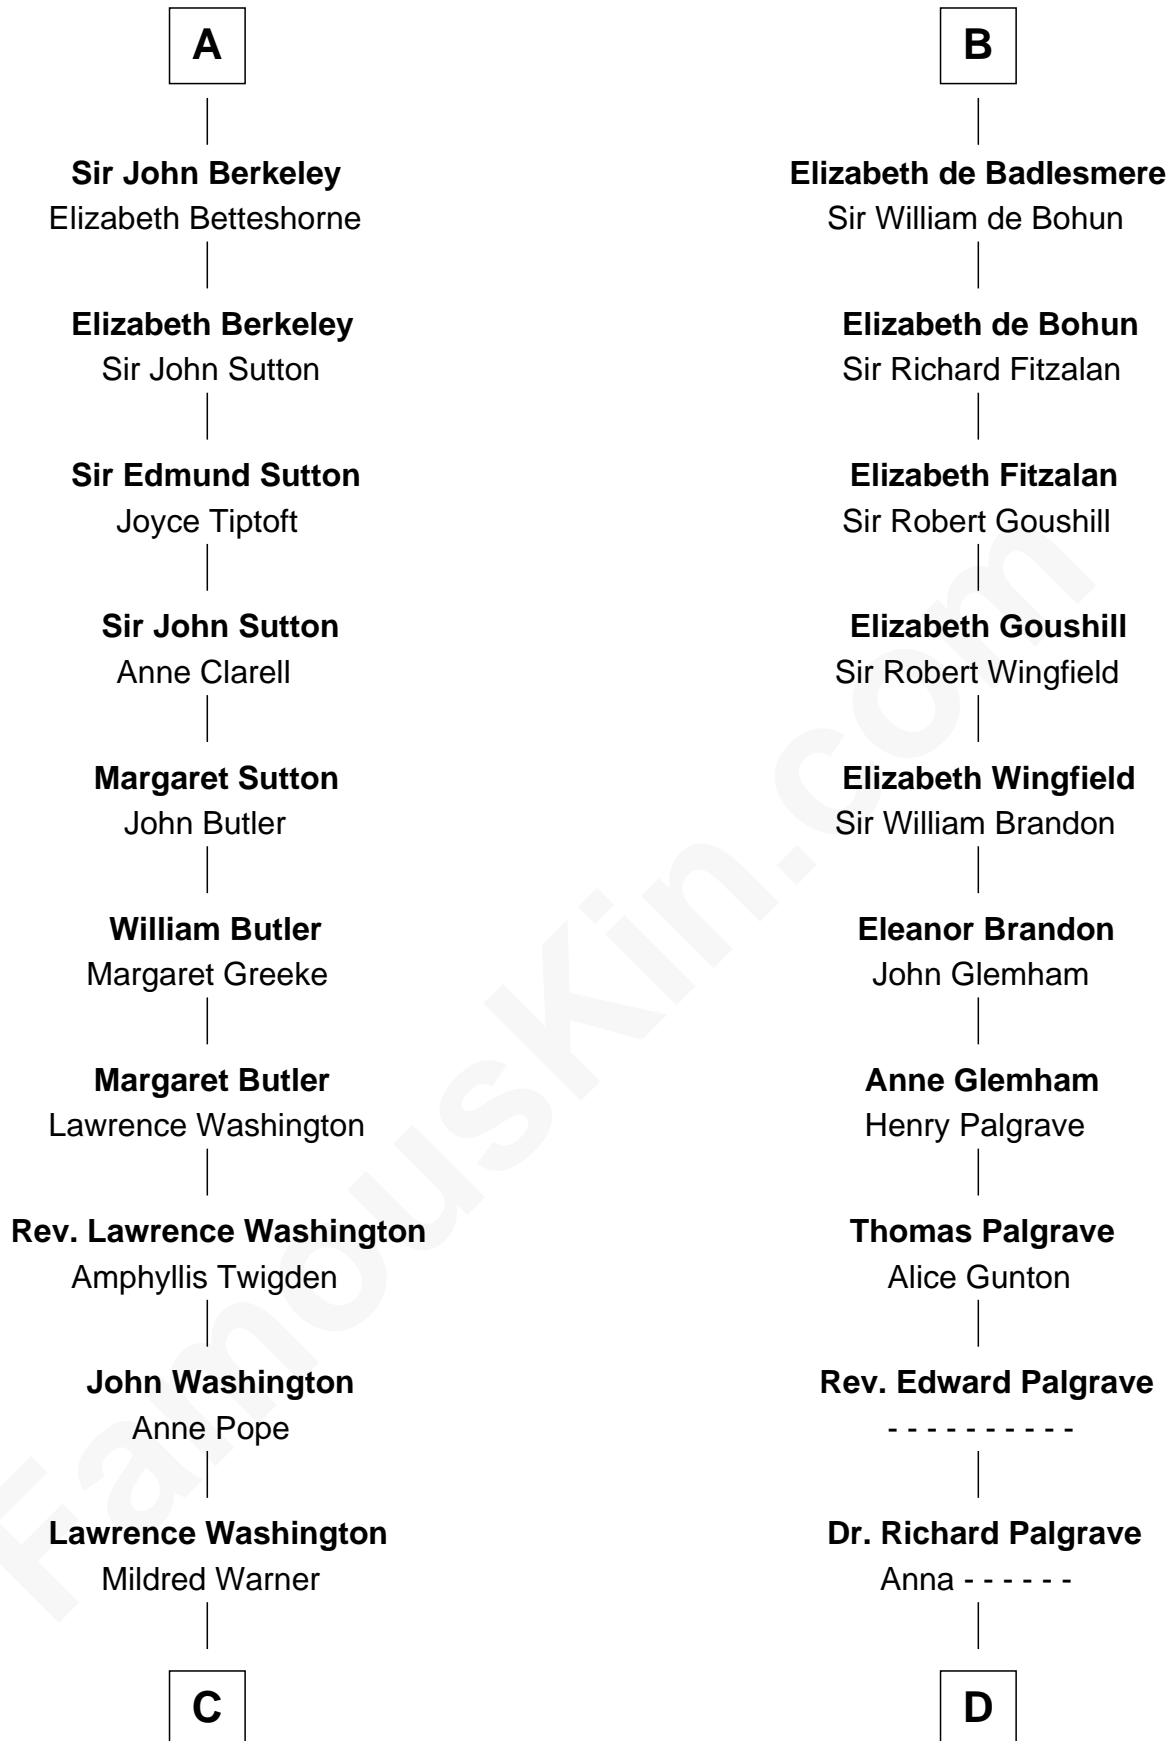

**FamousKin.com**  
**Relationship Chart of**  
**George Washington**  
*1st U.S. President*

**18th cousin 2 times removed of**  
**Roger Sherman**  
*Signer of the Declaration of Independence*

**Hugh de Grantmesnil**

-----

**C**

**Augustine Washington**

Mary Ball

**George Washington**

*1st U.S. President*

**D**

**Mary Palgrave**

Roger Wellington

**Benjamin Wellington**

Elizabeth Sweetman

**Mehetable Wellington**

William Sherman

**Roger Sherman**

*Signer of Declaration of Independence*

FamousKin.com