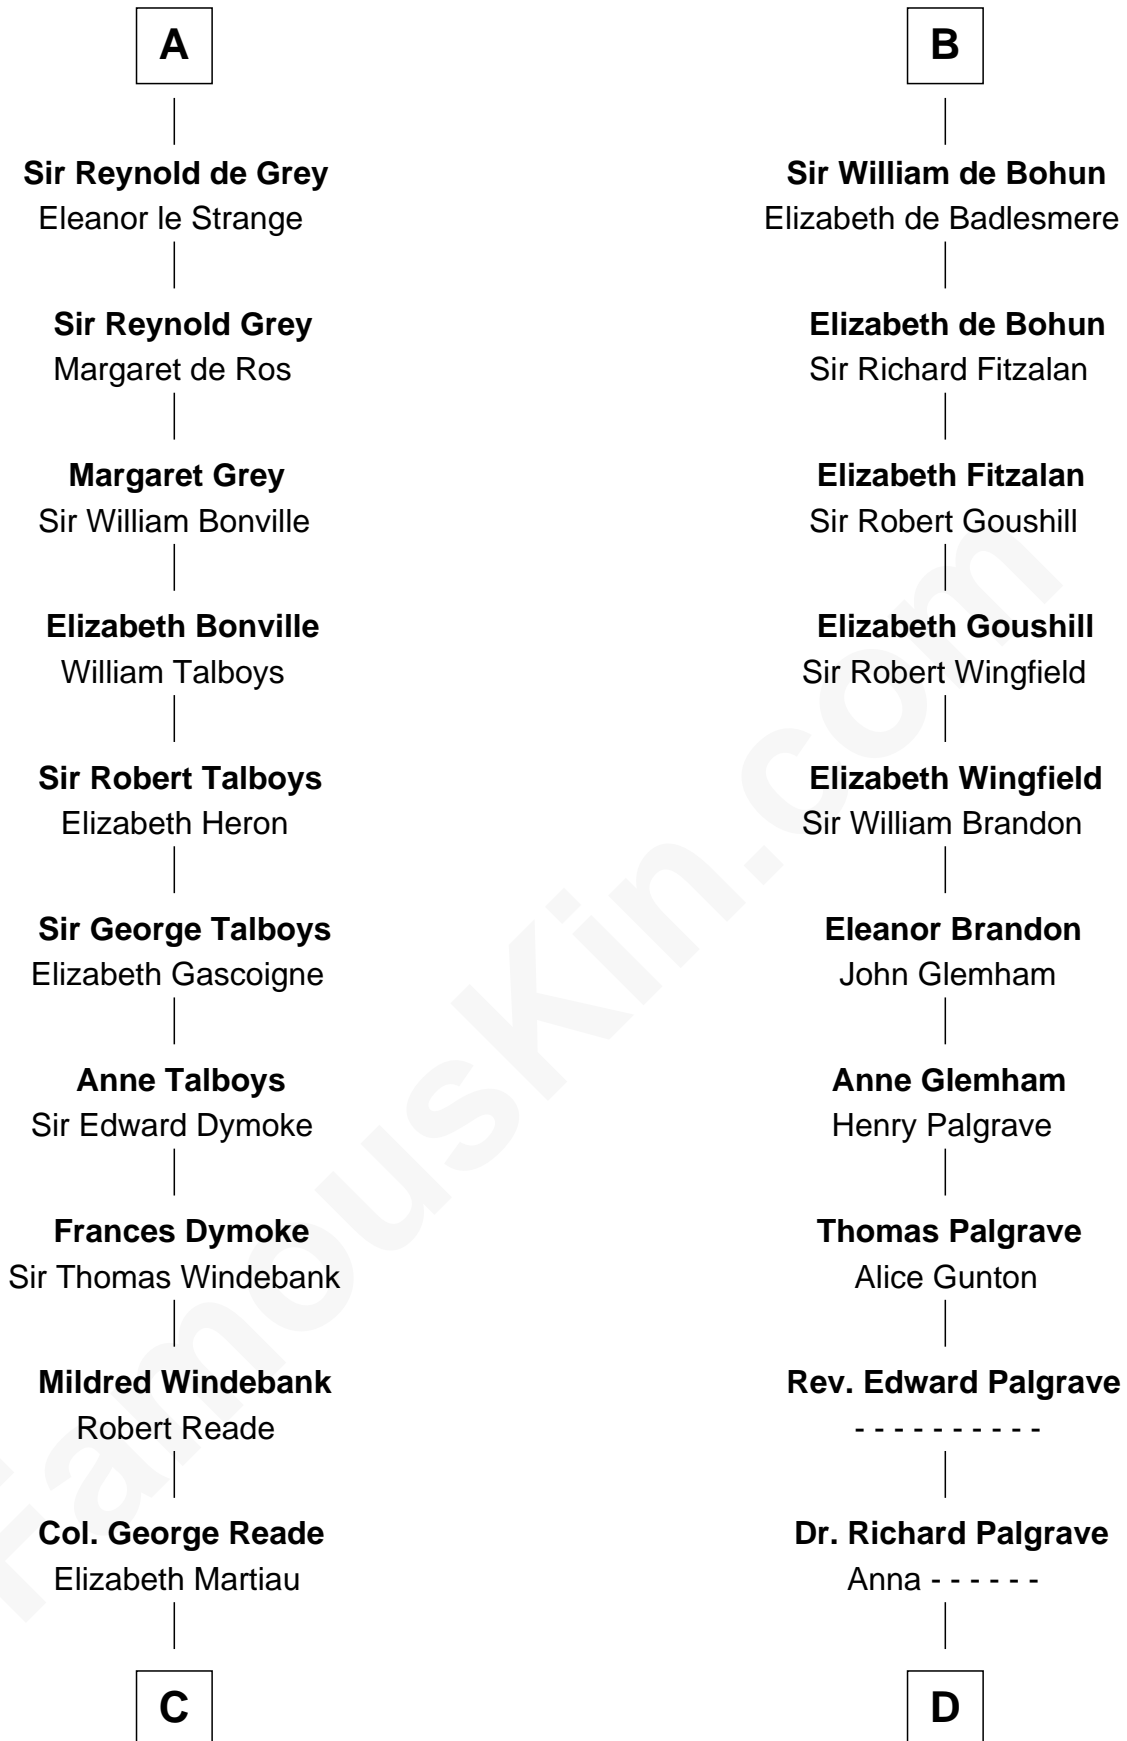

FamousKin.com

Relationship Chart of

George Washington

1st U.S. President

20th cousin of

Roger Sherman

Signer of the Declaration of Independence

C

Mildred Reade
Col. Augustine Warner

Mildred Warner
Lawrence Washington

Augustine Washington
Mary Ball

George Washington
1st U.S. President

D

Mary Palgrave
Roger Wellington

Benjamin Wellington
Elizabeth Sweetman