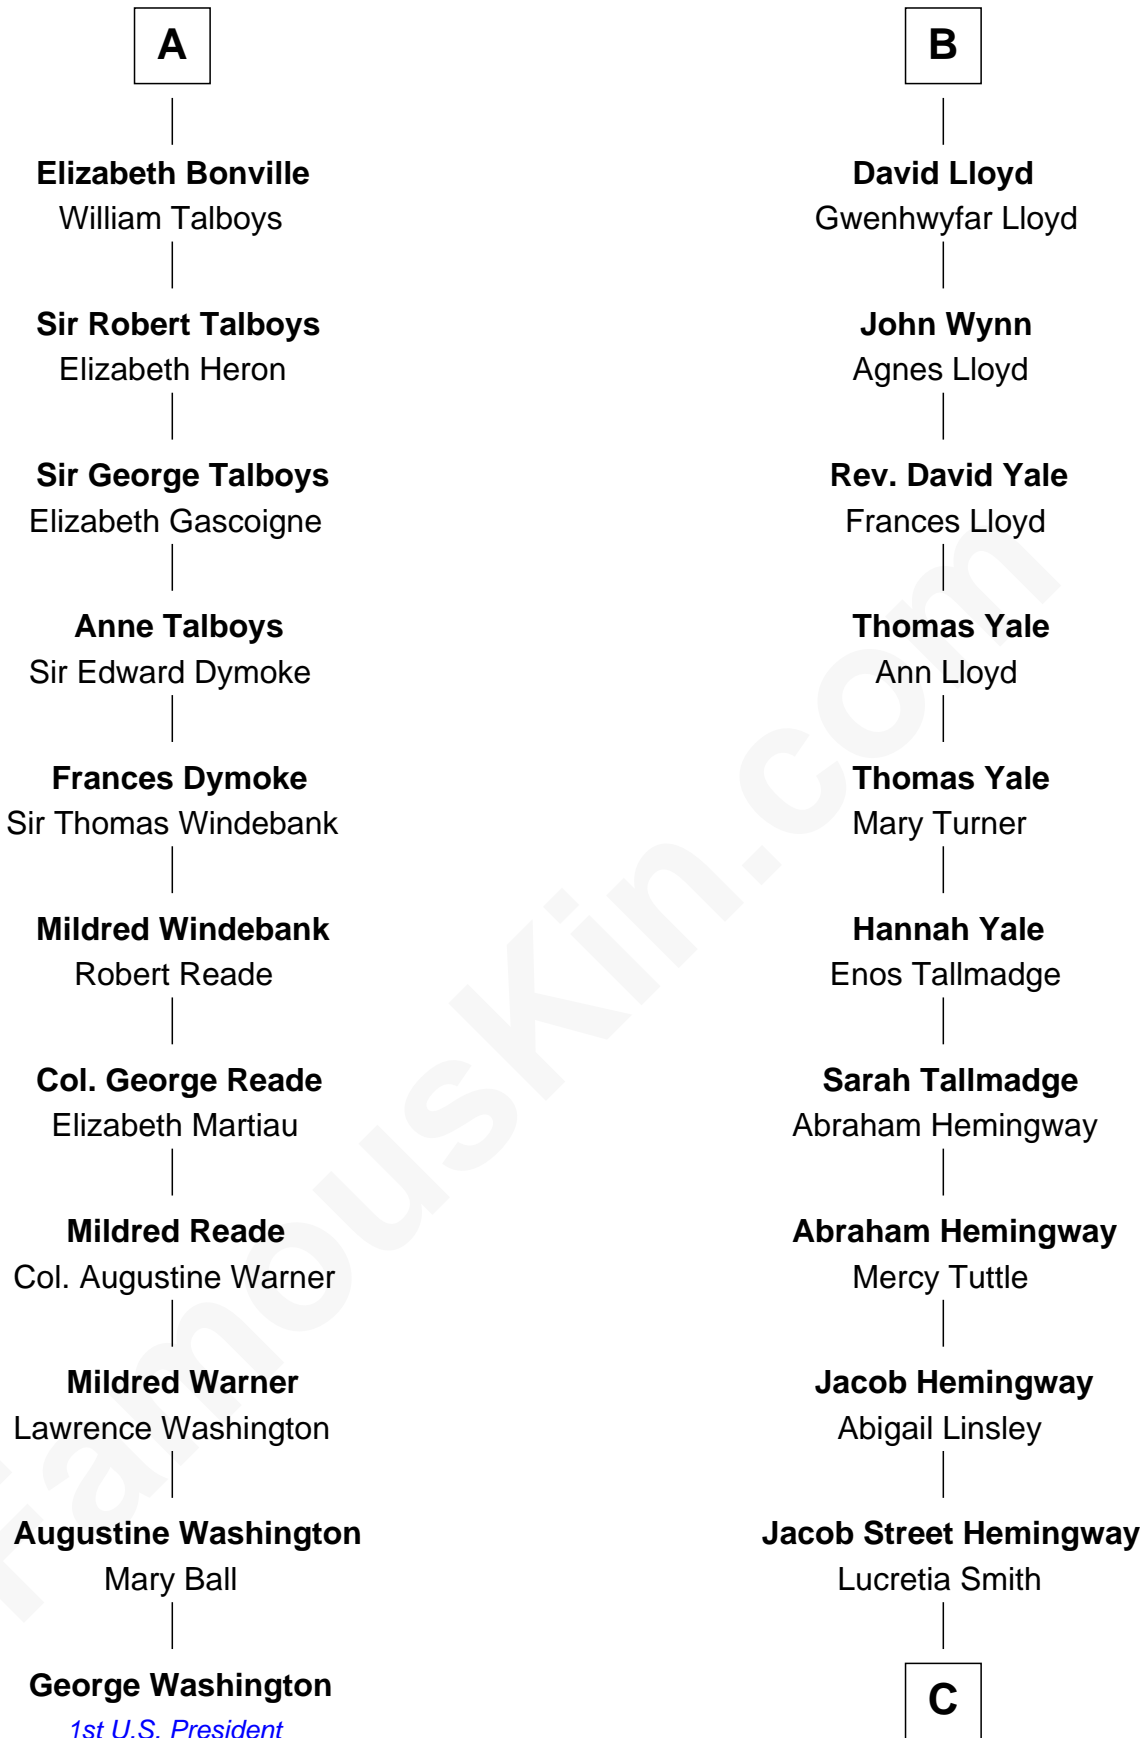

FamousKin.com

Relationship Chart of

George Washington

1st U.S. President

17th cousin 3 times removed of

Ernest Hemingway
Author of The Sun Also Rises

C

Allen Hemingway
Harriet Louisa Tyler

Anson Tyler Hemingway
Adelaide Edmonds

Clarence Edmonds Hemingway
Grace H. Hall

Ernest Hemingway
Author of [The Sun Also Rises](#)

FamousKin.com