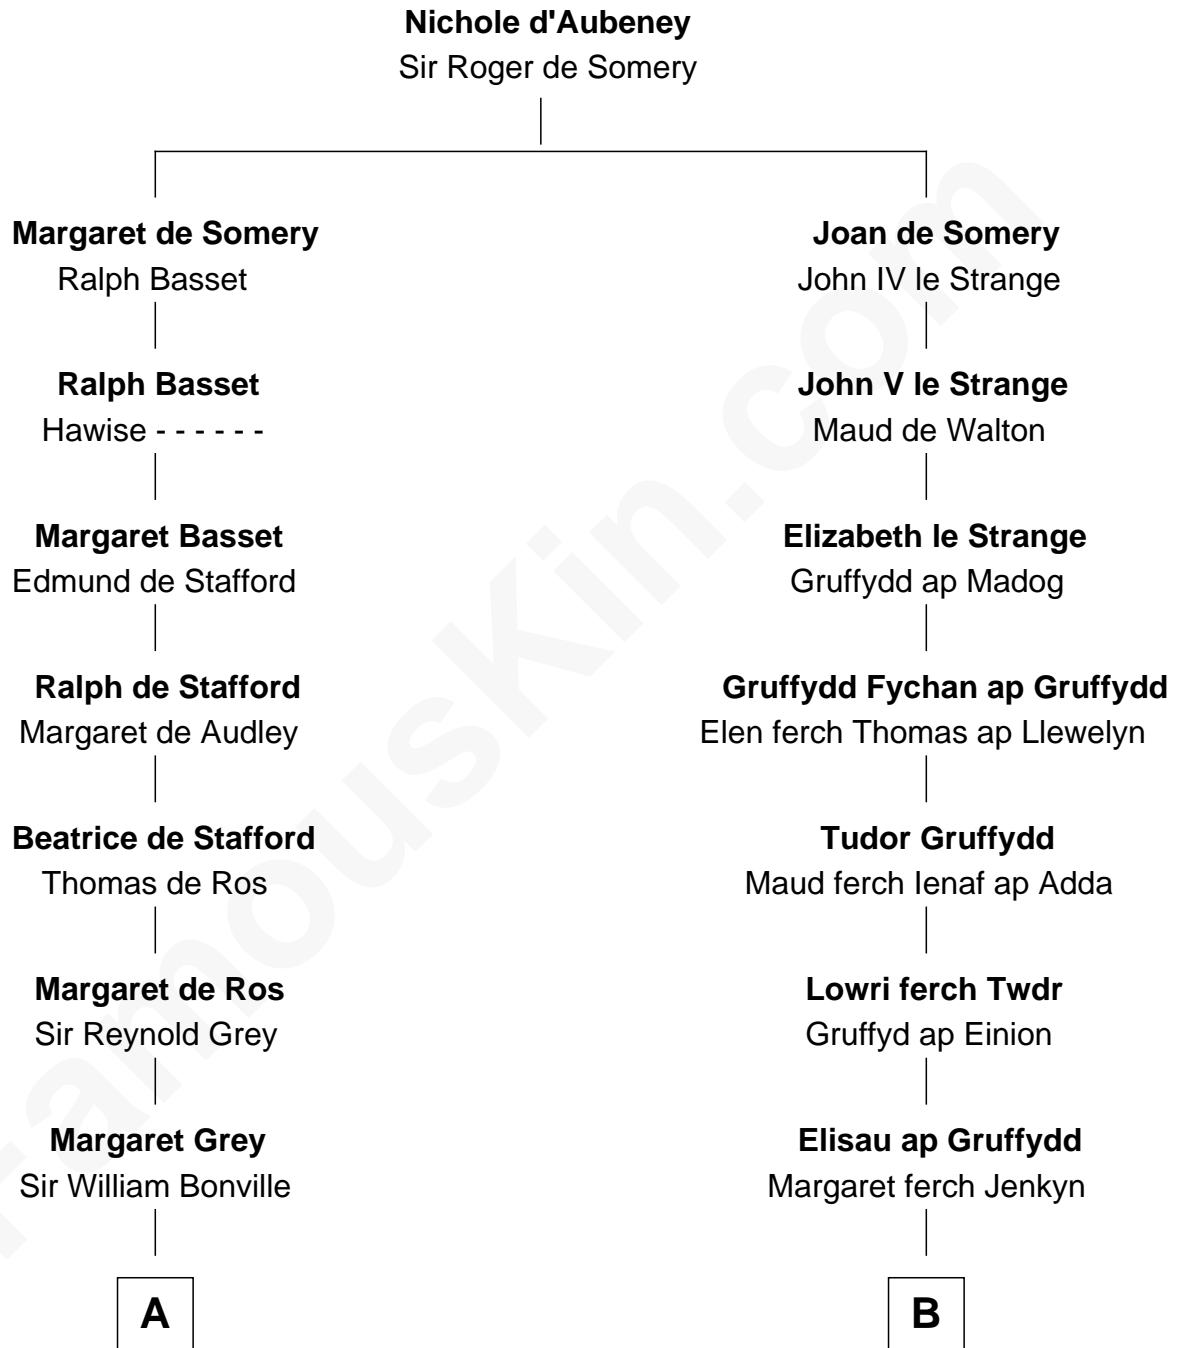

FamousKin.com

Relationship Chart of

George Washington

1st U.S. President

17th cousin 3 times removed of

Ernest Hemingway
Author of The Sun Also Rises

C

Allen Hemingway
Harriet Louisa Tyler

Anson Tyler Hemingway
Adelaide Edmonds

Clarence Edmonds Hemingway
Grace H. Hall

Ernest Hemingway
Author of [The Sun Also Rises](#)

FamousKin.com