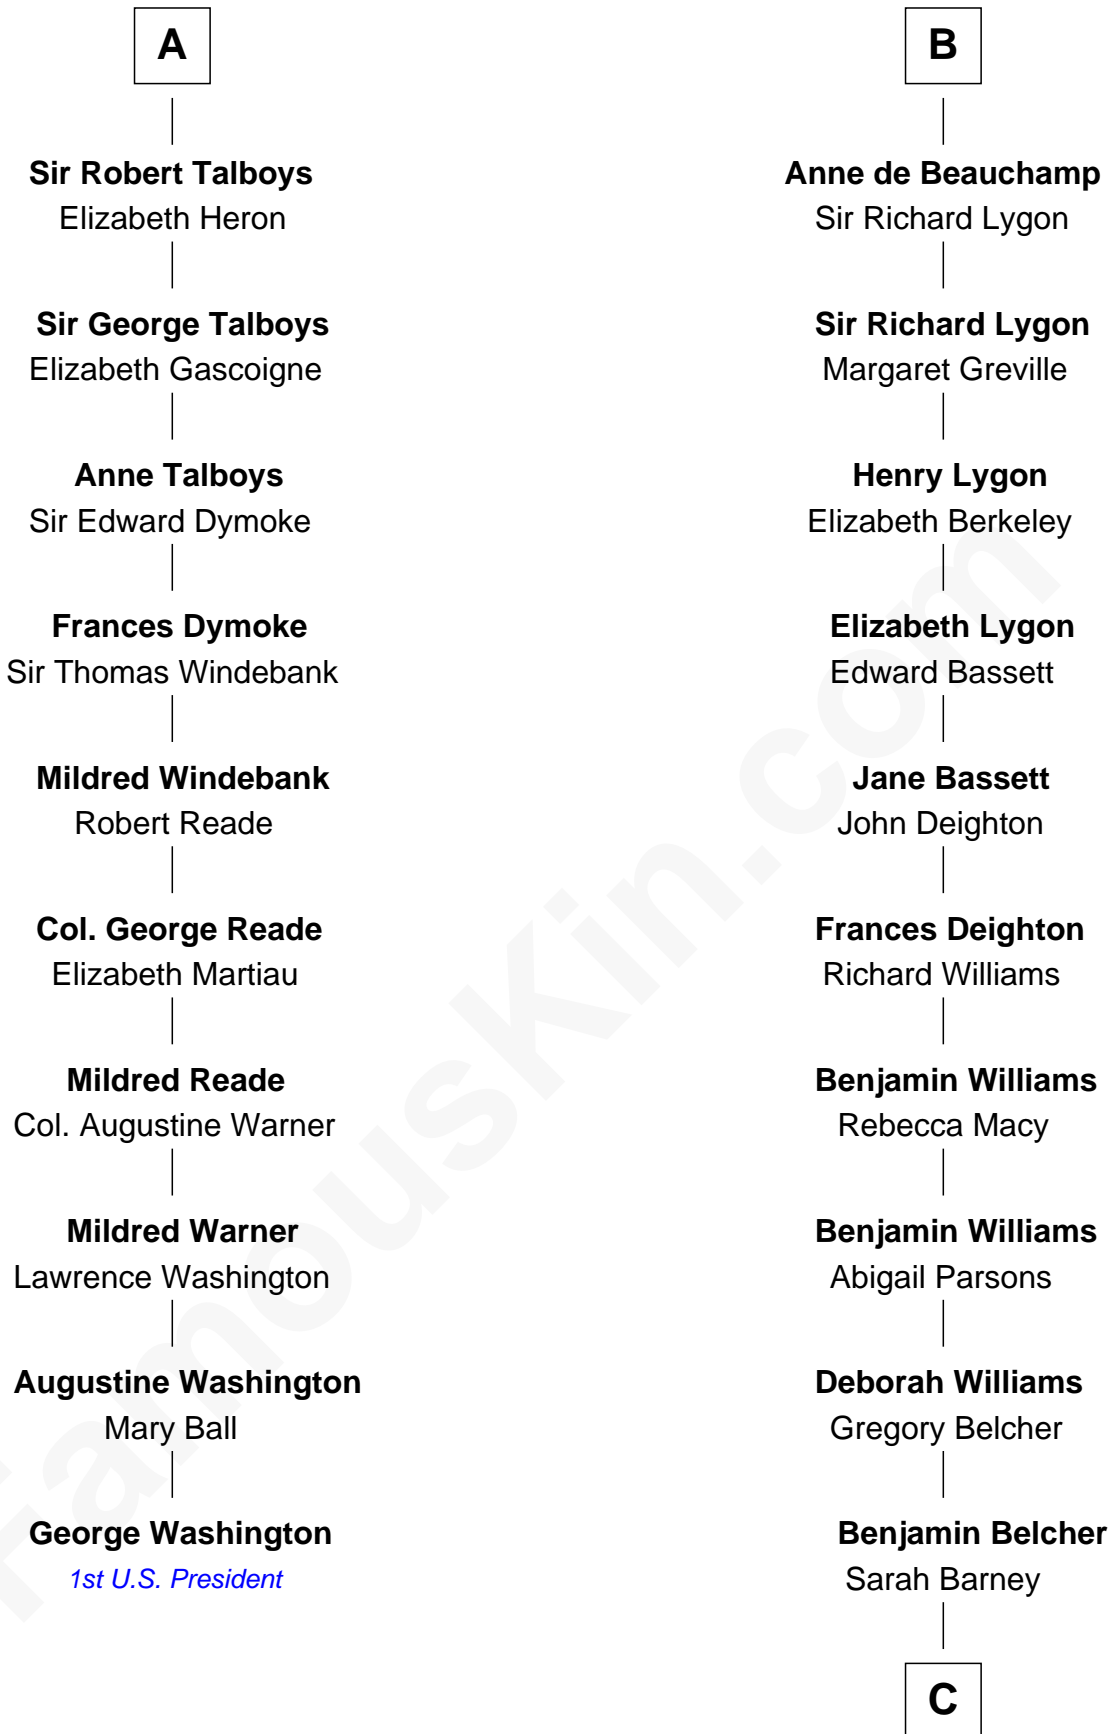

FamousKin.com
Relationship Chart of
George Washington
1st U.S. President

16th cousin 4 times removed of
General Douglas MacArthur
U.S. Army - World War II

Sir Humphrey de Bohun
 Maud of Eu

C

Benjamin Barney Belcher