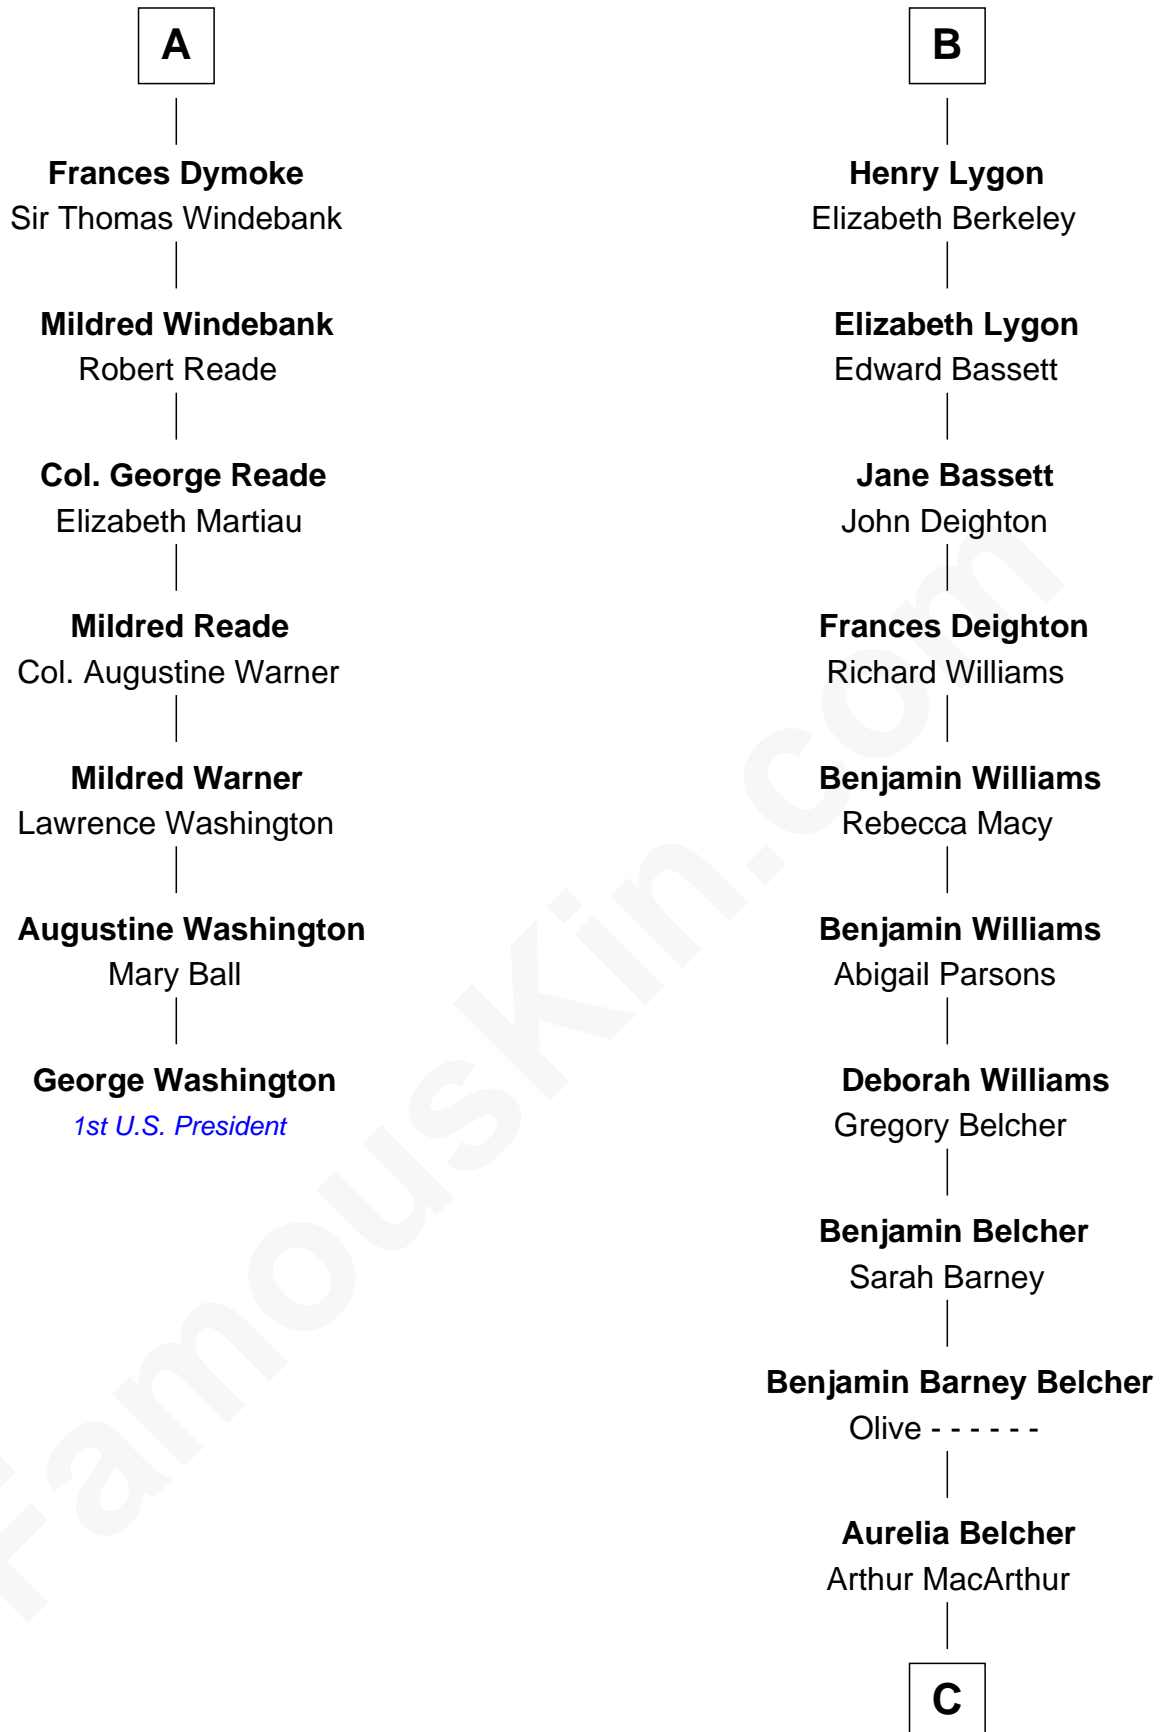

**FamousKin.com**  
**Relationship Chart of**  
**George Washington**  
*1st U.S. President*

13th cousin 5 times removed of  
**General Douglas MacArthur**  
*U.S. Army - World War II*

C

Gen. Arthur MacArthur

Mary Pinckney Hardy

General Douglas MacArthur

*U.S. Army - World War II*

FamousKin.com