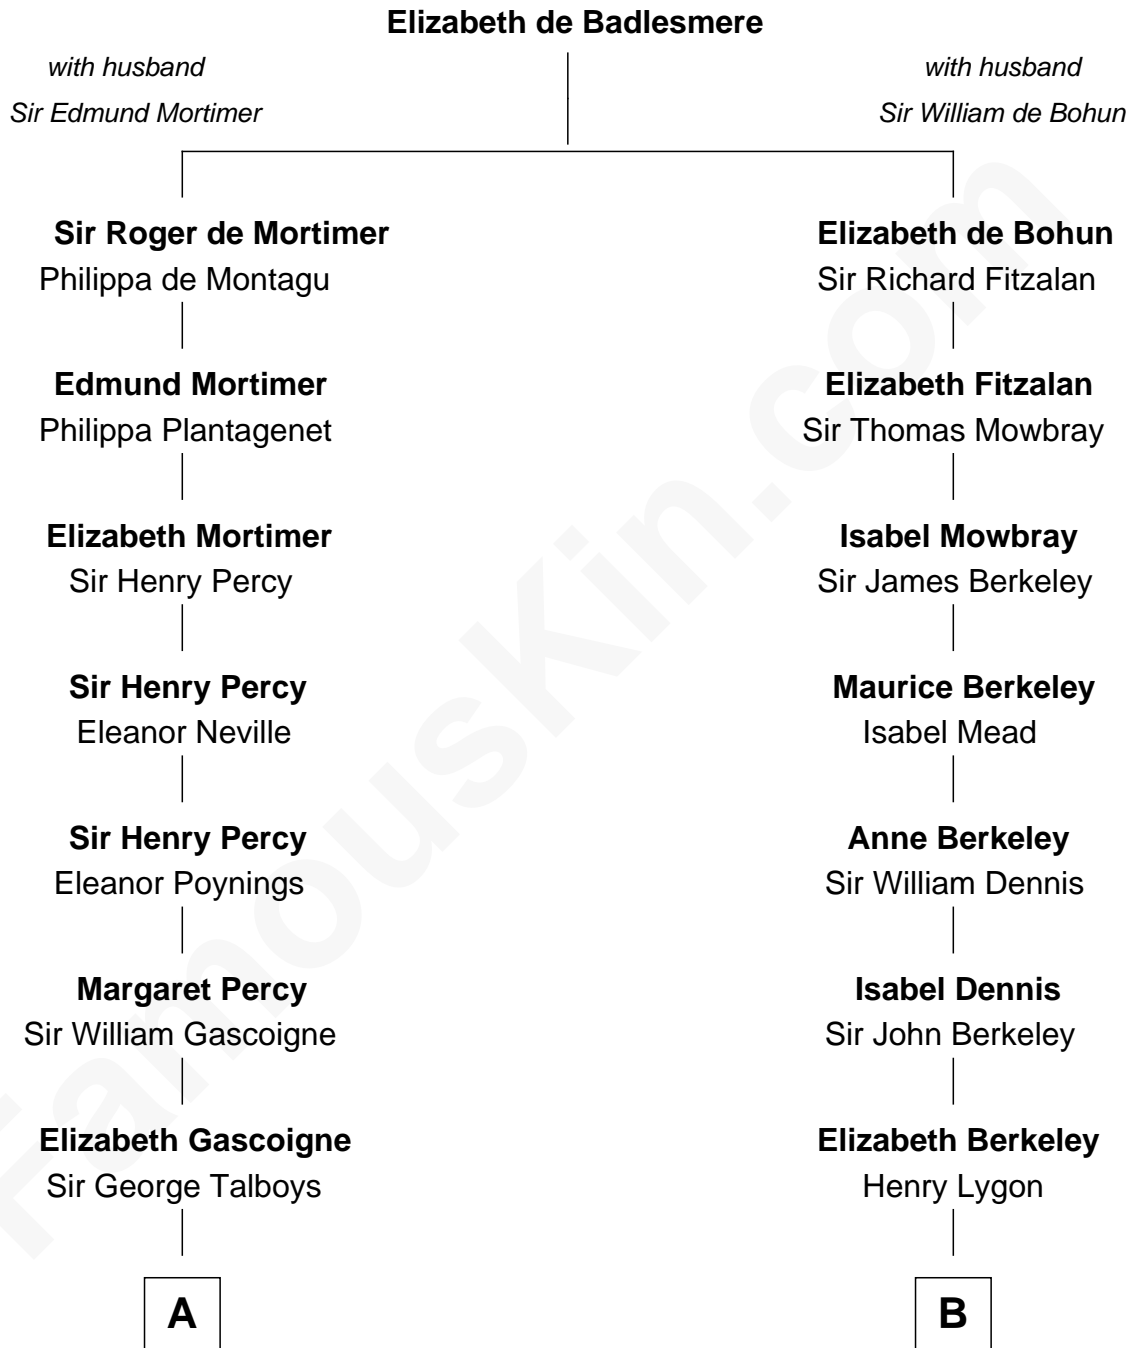

**FamousKin.com**  
**Relationship Chart of**  
**George Washington**  
*1st U.S. President*

**14th cousin 3 times removed of**  
**General Douglas MacArthur**  
*U.S. Army - World War II*

**A**

**Anne Talboys**  
Sir Edward Dymoke

**Frances Dymoke**  
Sir Thomas Windebank

**Mildred Windebank**  
Robert Reade

**Col. George Reade**  
Elizabeth Martiau

**Mildred Reade**  
Col. Augustine Warner

**Mildred Warner**  
Lawrence Washington

**Augustine Washington**  
Mary Ball