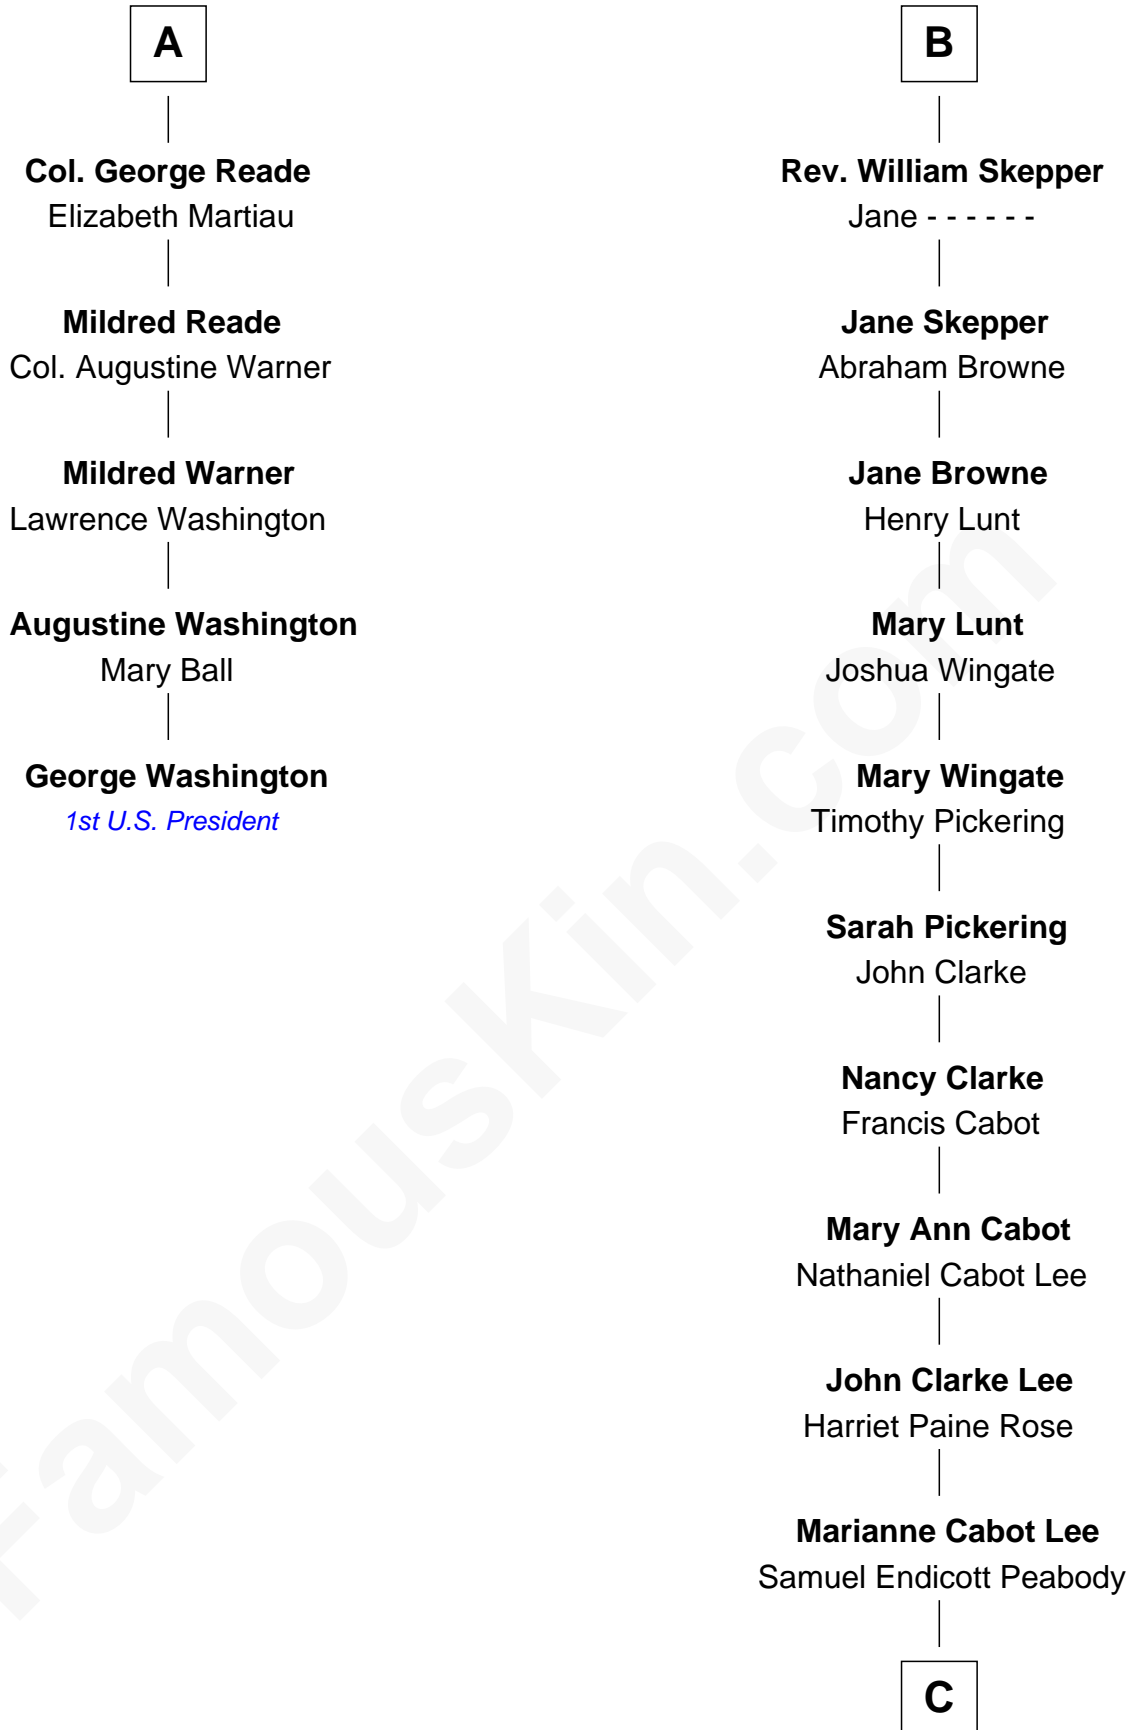

FamousKin.com

Relationship Chart of

George Washington

1st U.S. President

11th cousin 9 times removed of

Kyra Sedgwick
TV and Movie Actress

C

Rev. Dr. Endicott Peabody

Fannie Peabody

Helen Peabody

Robert Minturn Sedgwick

Henry Dwight Sedgwick

Patricia Ann Rosenwald

Kyra Sedgwick

TV and Movie Actress