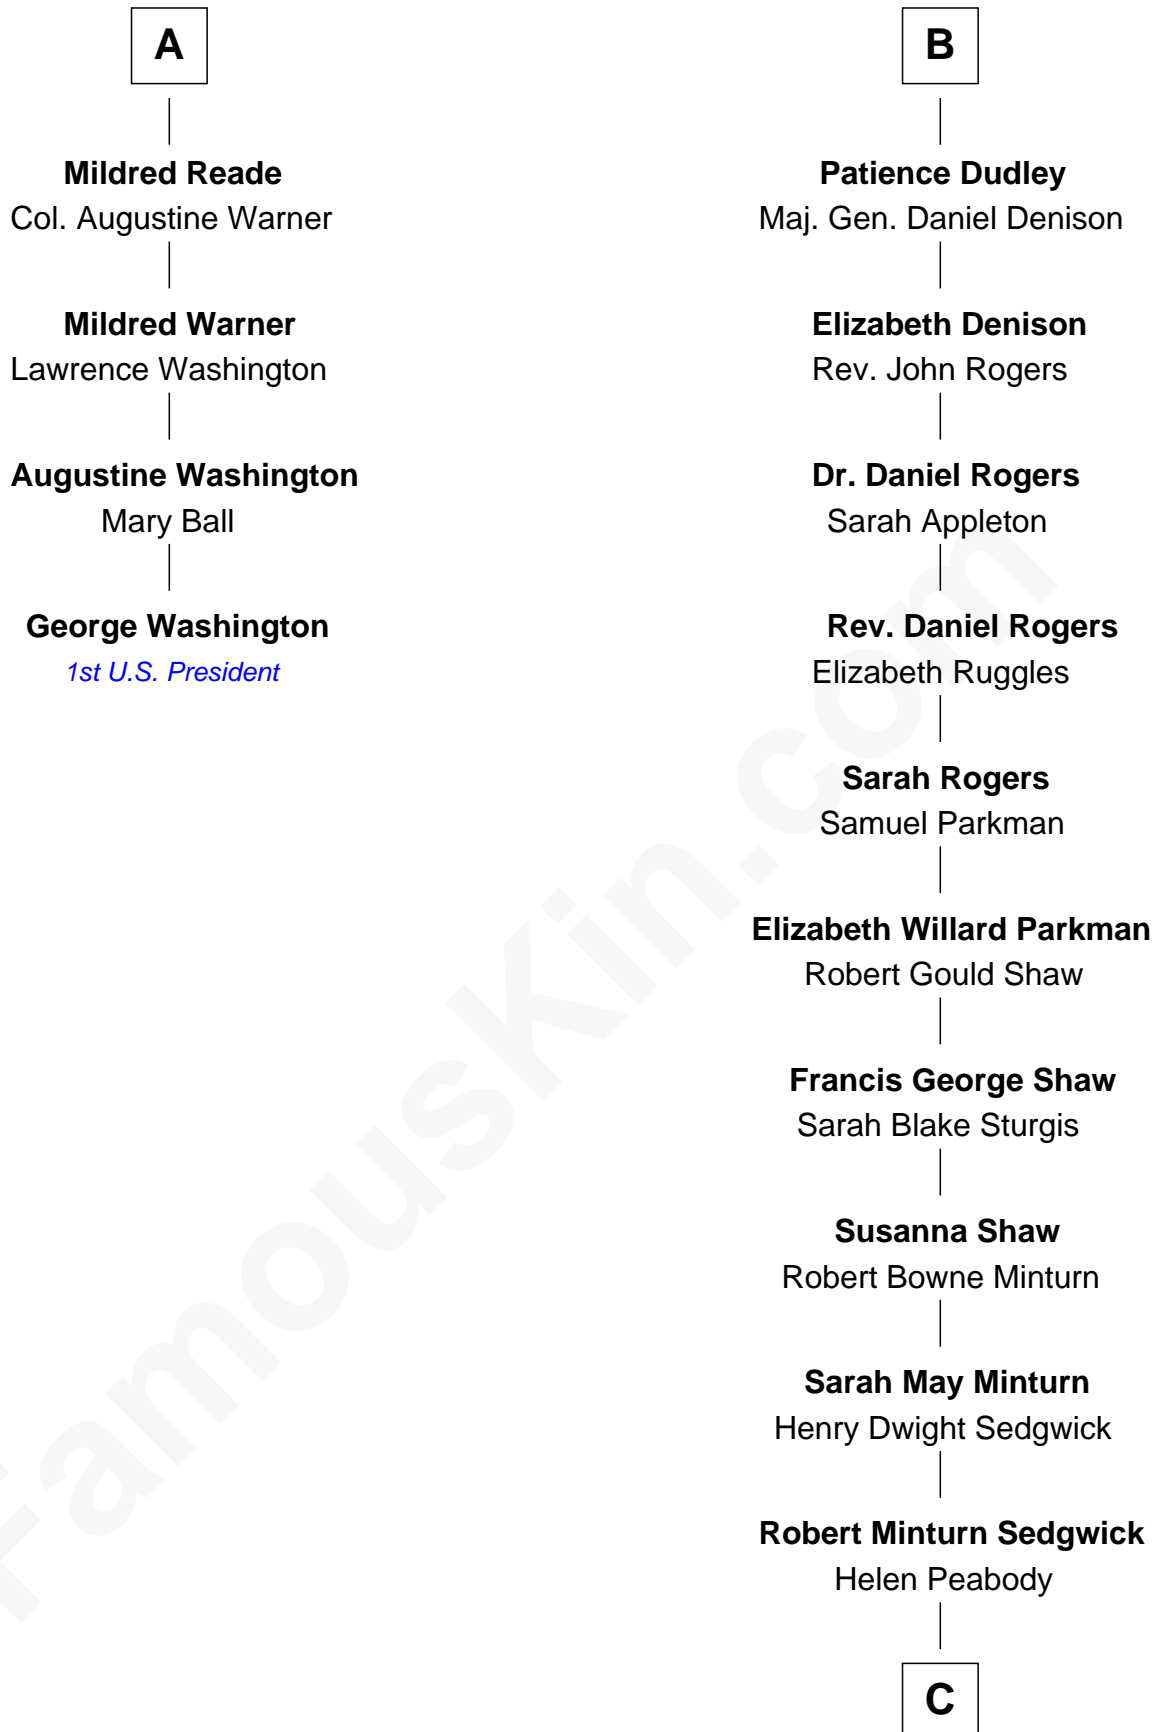

## Relationship Chart of

### George Washington

1st U.S. President

10th cousin 8 times removed of

**Kyra Sedgwick**  
TV and Movie Actress

C

Henry Dwight Sedgwick

Patricia Ann Rosenwald

Kyra Sedgwick