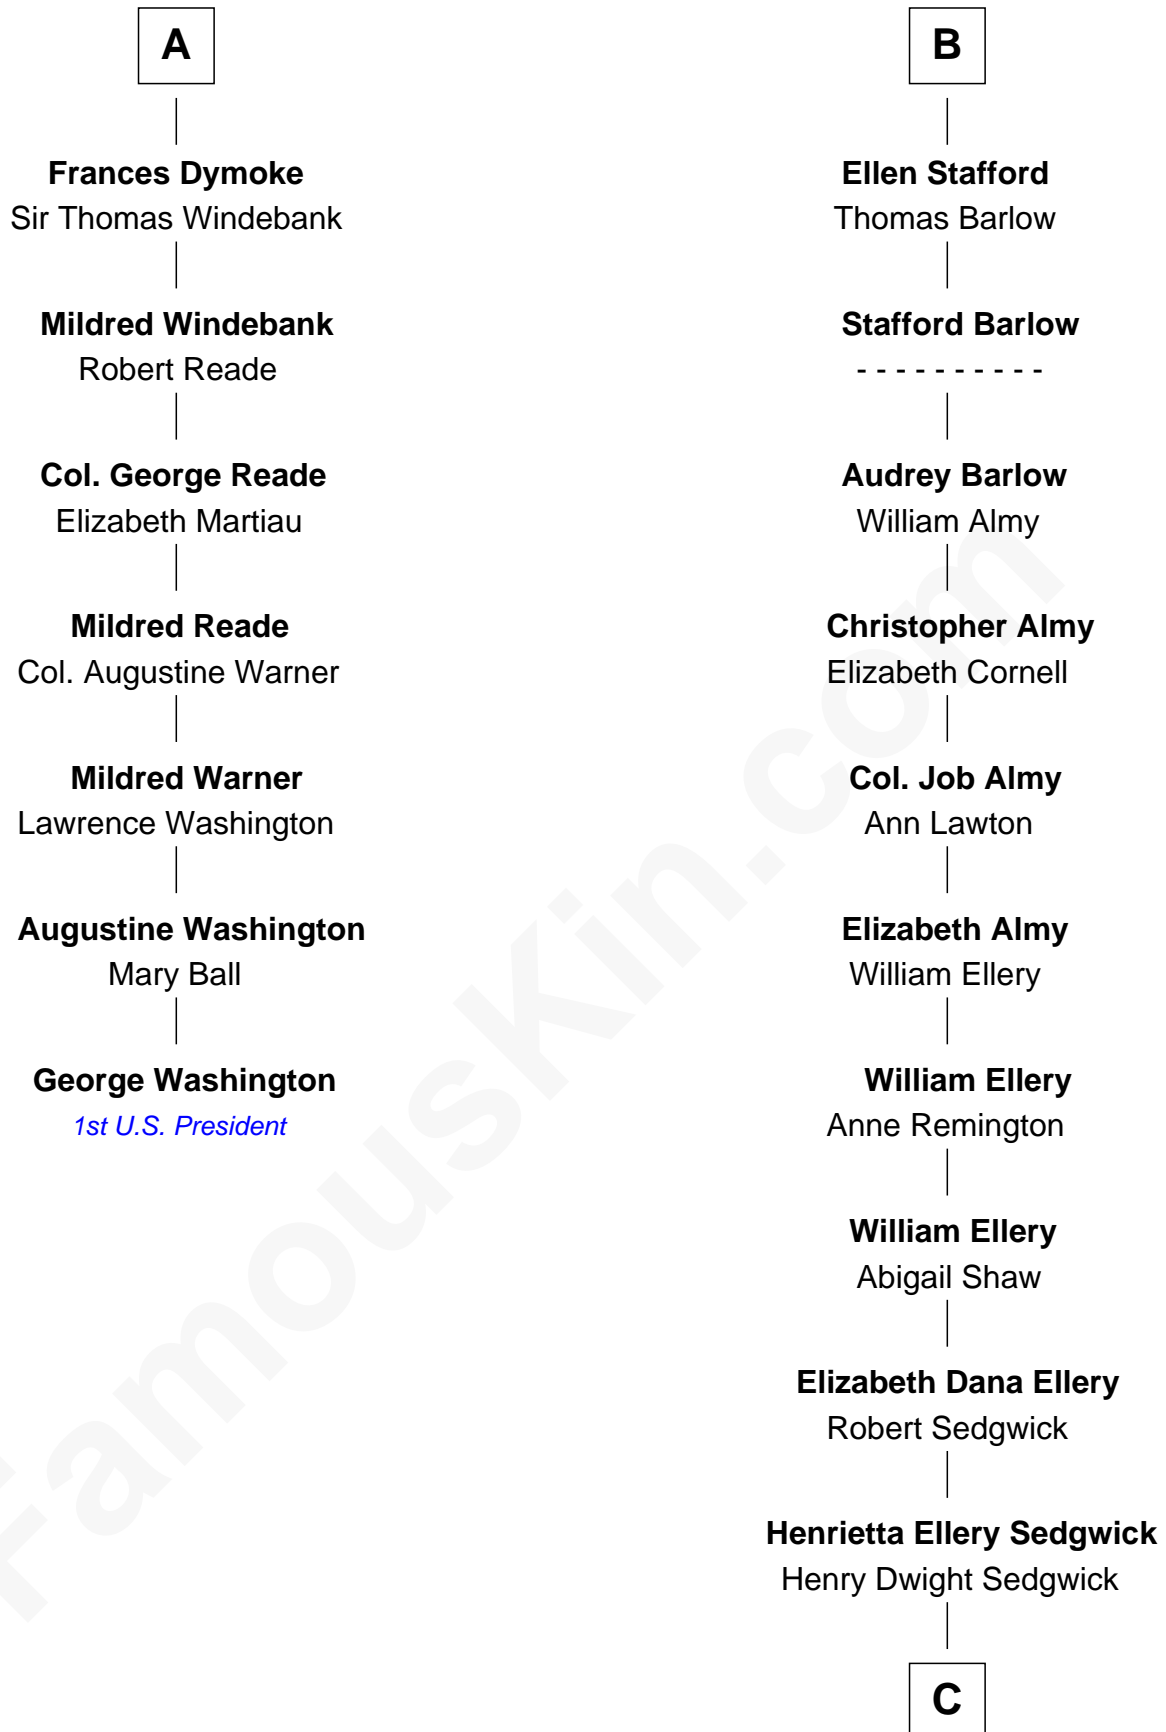

## Relationship Chart of

### George Washington

1st U.S. President

13th cousin 7 times removed of

**Kyra Sedgwick**  
TV and Movie Actress

C

**Henry Dwight Sedgwick**

Sarah May Minturn

**Robert Minturn Sedgwick**

Helen Peabody

**Henry Dwight Sedgwick**

Patricia Ann Rosenwald

**Kyra Sedgwick**

*TV and Movie Actress*