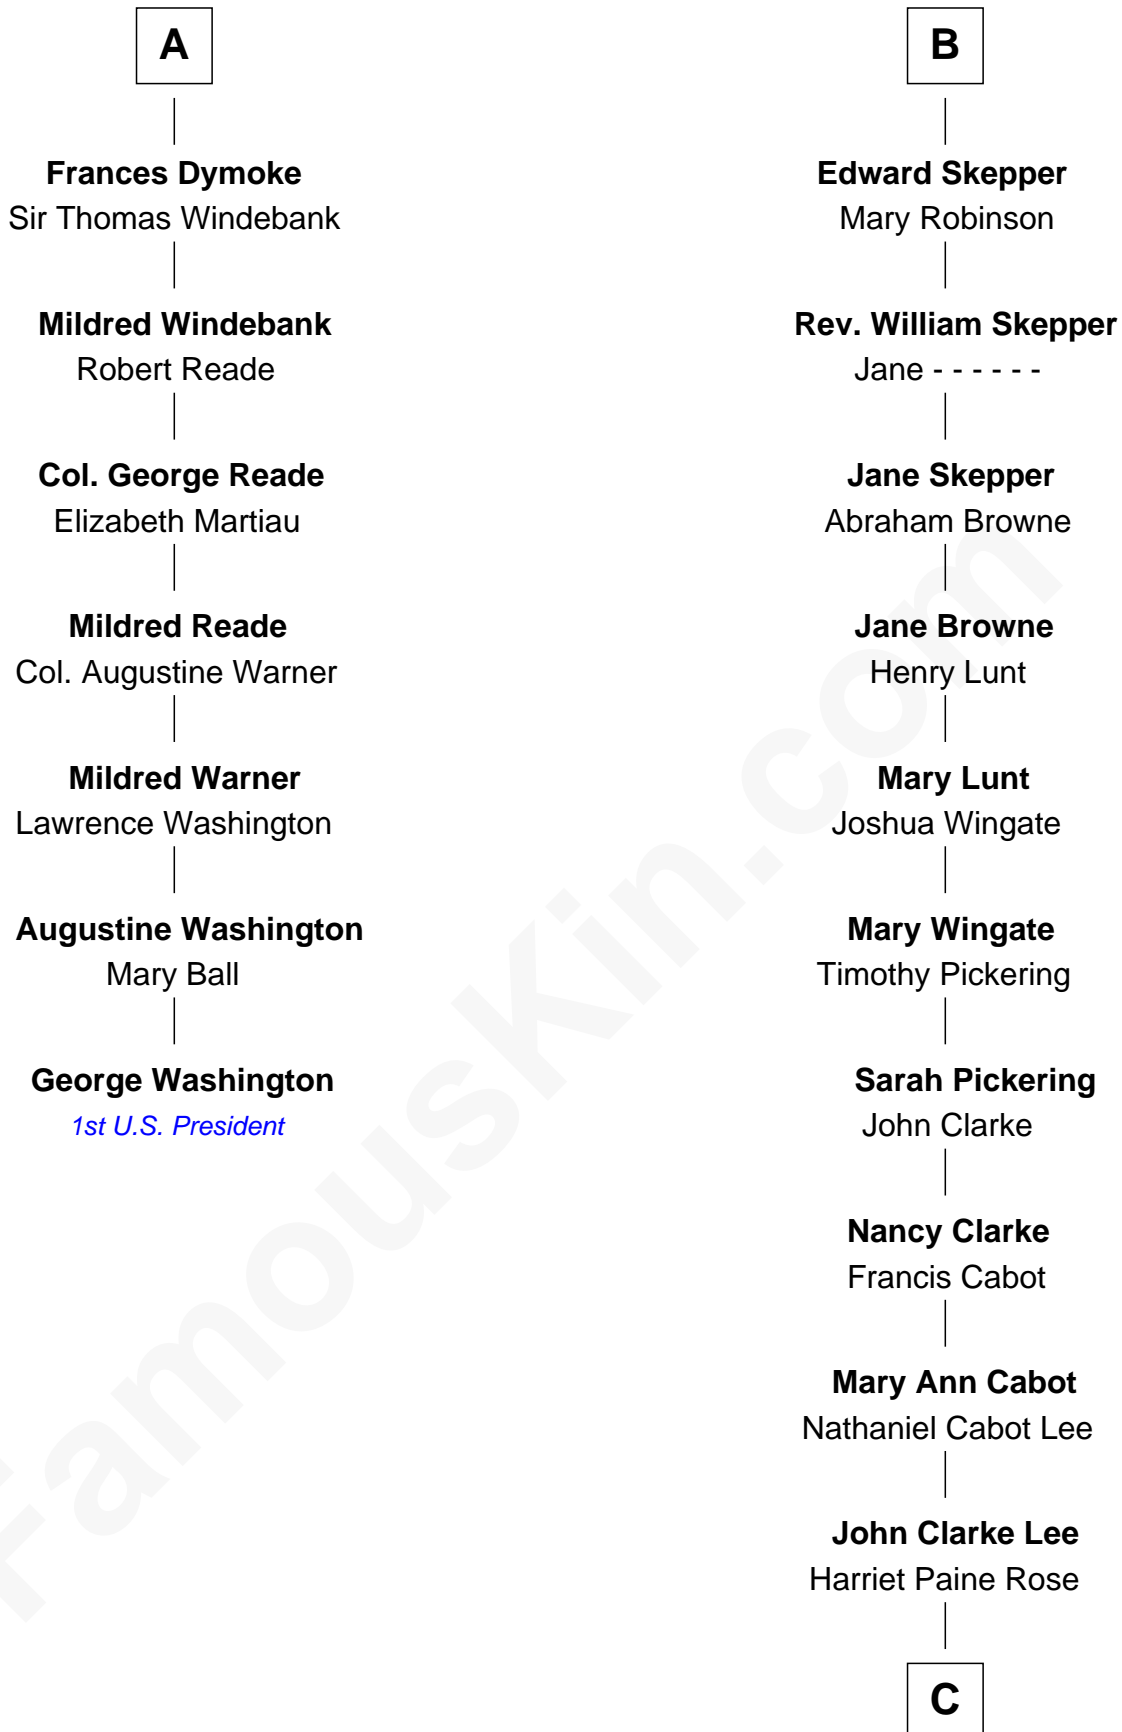

FamousKin.com
Relationship Chart of
George Washington
1st U.S. President

13th cousin 8 times removed of

Kyra Sedgwick
TV and Movie Actress

Sir Hugh de Stafford
 Philippa de Beauchamp

Margaret de Stafford

Sir Ralph Neville

Elizabeth Gascoigne

Sir George Talboys

Anne Talboys

Sir Edward Dymoke

A

Katherine de Stafford

Michael de la Pole

Isabel de la Pole

Thomas Morley

Anne Morley

Sir John Hastings

Elizabeth Hastings

Sir Robert Hildyard

Sir Piers Hildyard

Joan de la See

Isabel Hildyard

Ralph Legard

Joan Ledgard

Richard Skepper

B

C

Marianne Cabot Lee
Samuel Endicott Peabody

Rev. Dr. Endicott Peabody
Fannie Peabody

Helen Peabody
Robert Minturn Sedgwick