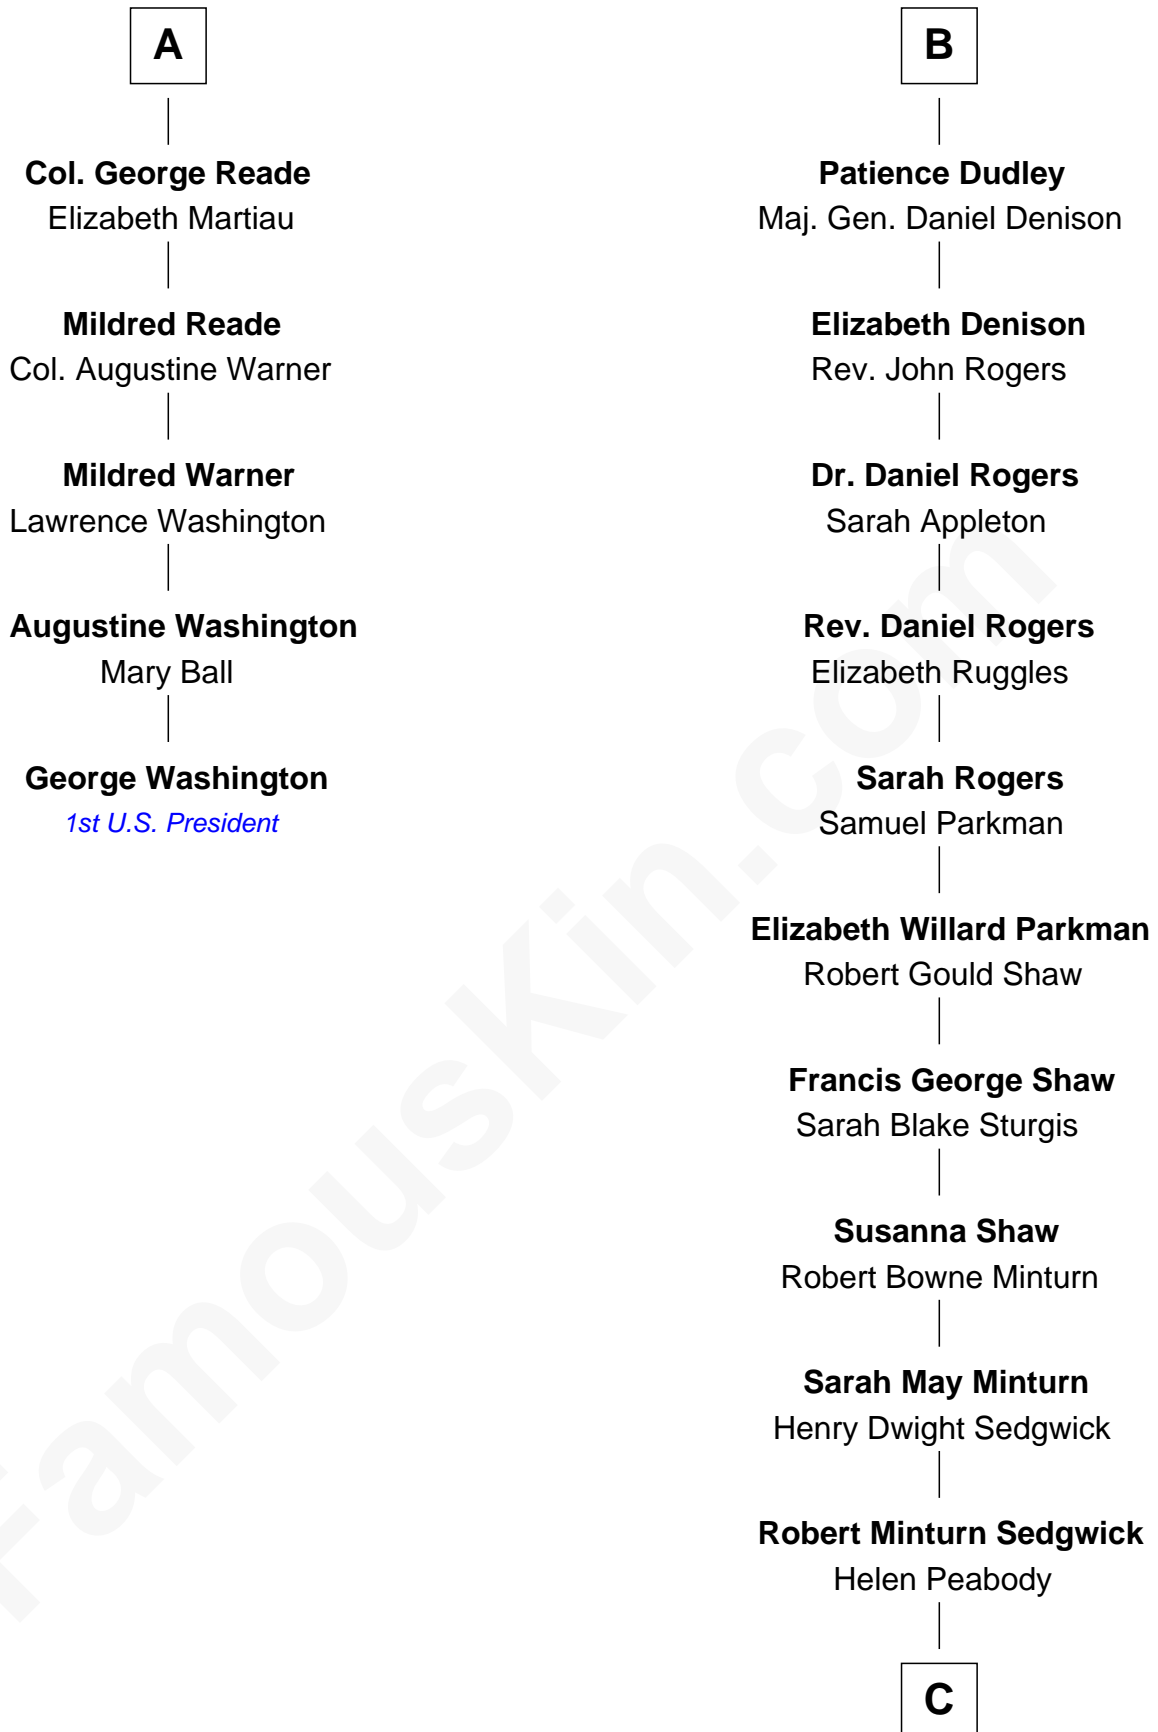

FamousKin.com

Relationship Chart of

George Washington

1st U.S. President

11th cousin 7 times removed of

Kyra Sedgwick
TV and Movie Actress

C

Henry Dwight Sedgwick

Patricia Ann Rosenwald

Kyra Sedgwick

TV and Movie Actress

FamousKin.com