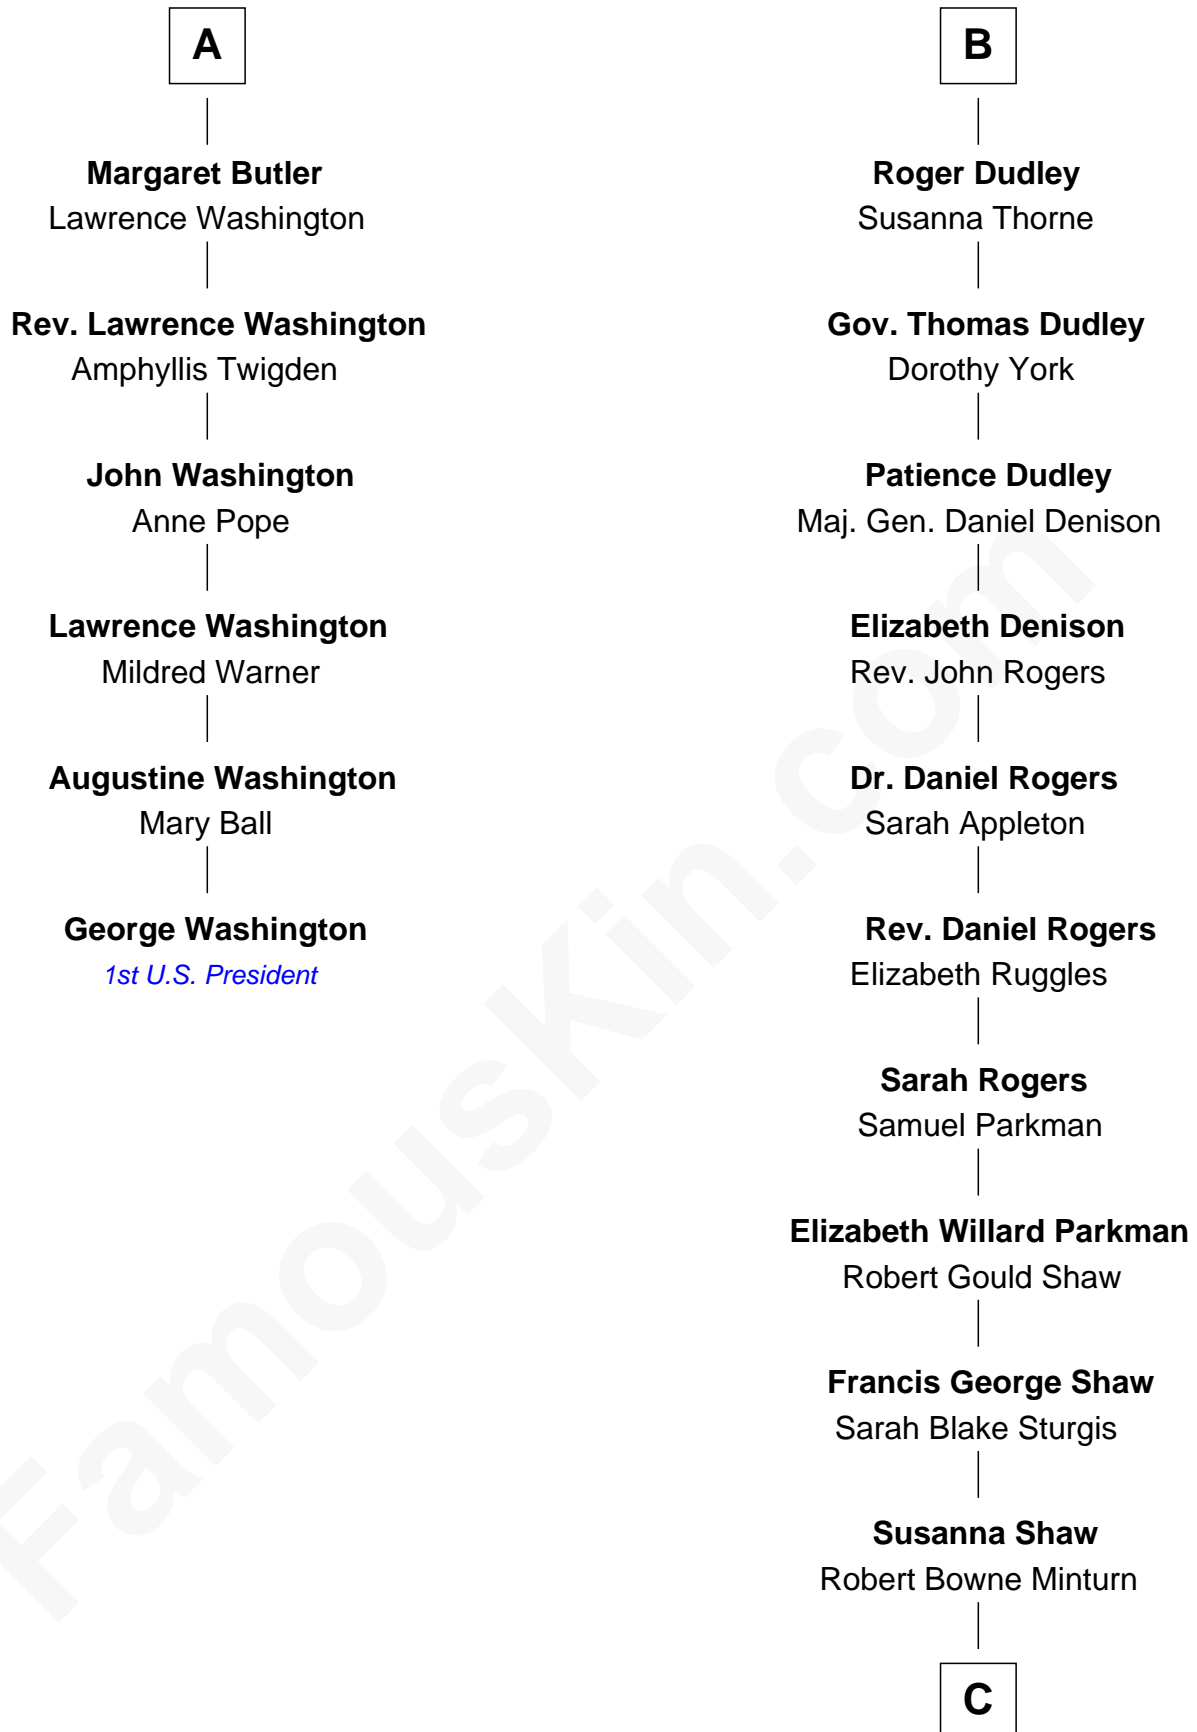

FamousKin.com
Relationship Chart of
George Washington
1st U.S. President

12th cousin 8 times removed of

Kyra Sedgwick
TV and Movie Actress

Sir Maurice de Berkeley
 Eve la Zouche

C

—
Sarah May Minturn
Henry Dwight Sedgwick

—
Robert Minturn Sedgwick
Helen Peabody

—
Henry Dwight Sedgwick
Patricia Ann Rosenwald

—
Kyra Sedgwick
TV and Movie Actress