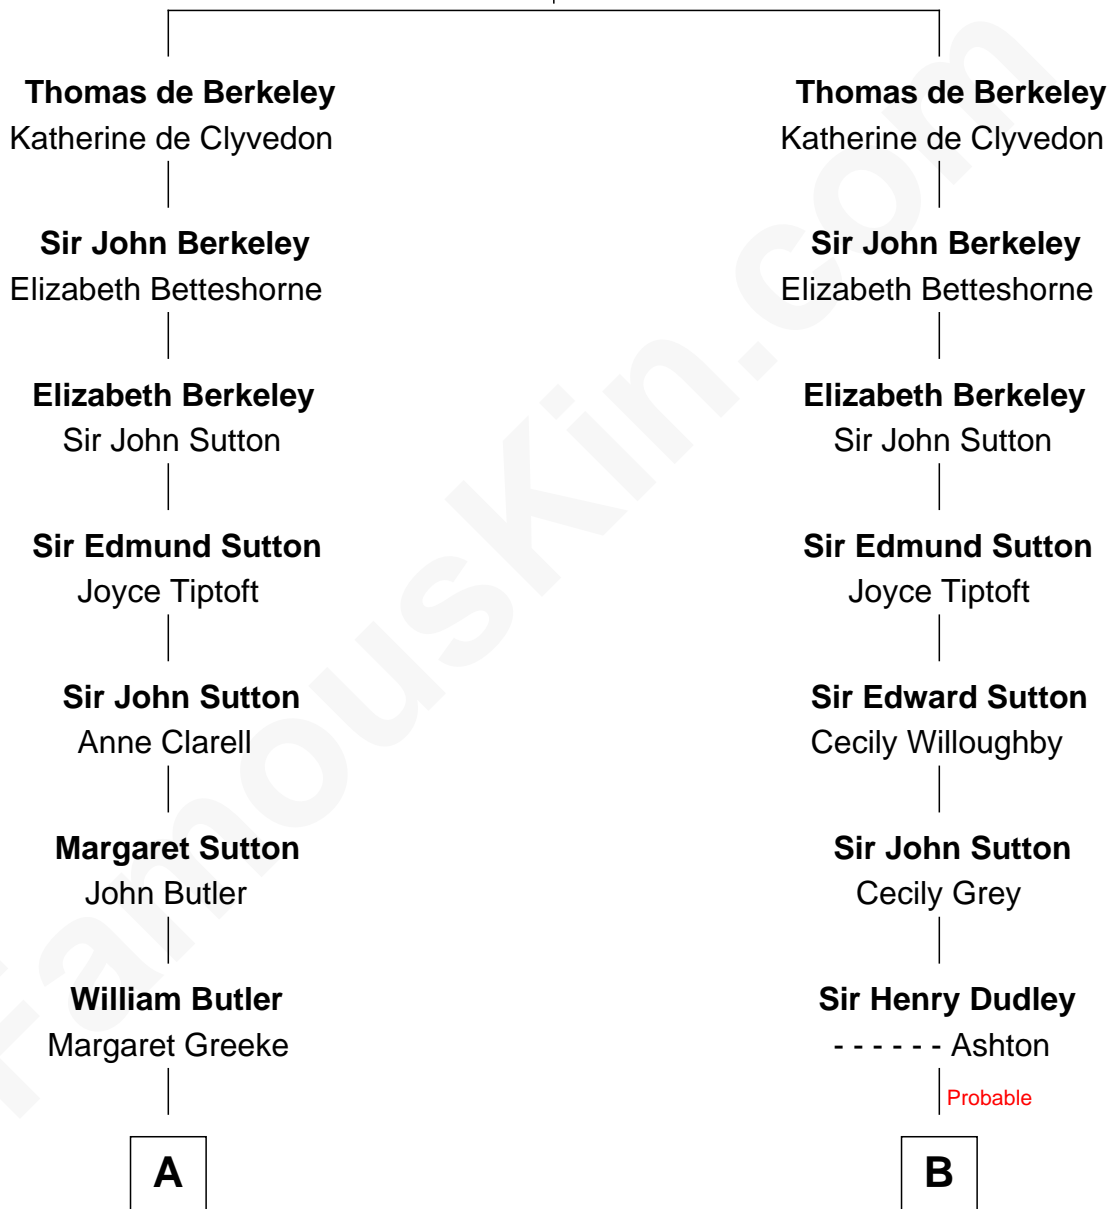

FamousKin.com
Relationship Chart of
George Washington
1st U.S. President

12th cousin 8 times removed of

Kyra Sedgwick
TV and Movie Actress

Sir Maurice de Berkeley
 Eve la Zouche

C

—
Sarah May Minturn
Henry Dwight Sedgwick

—
Robert Minturn Sedgwick
Helen Peabody

—
Henry Dwight Sedgwick
Patricia Ann Rosenwald

—
Kyra Sedgwick
TV and Movie Actress