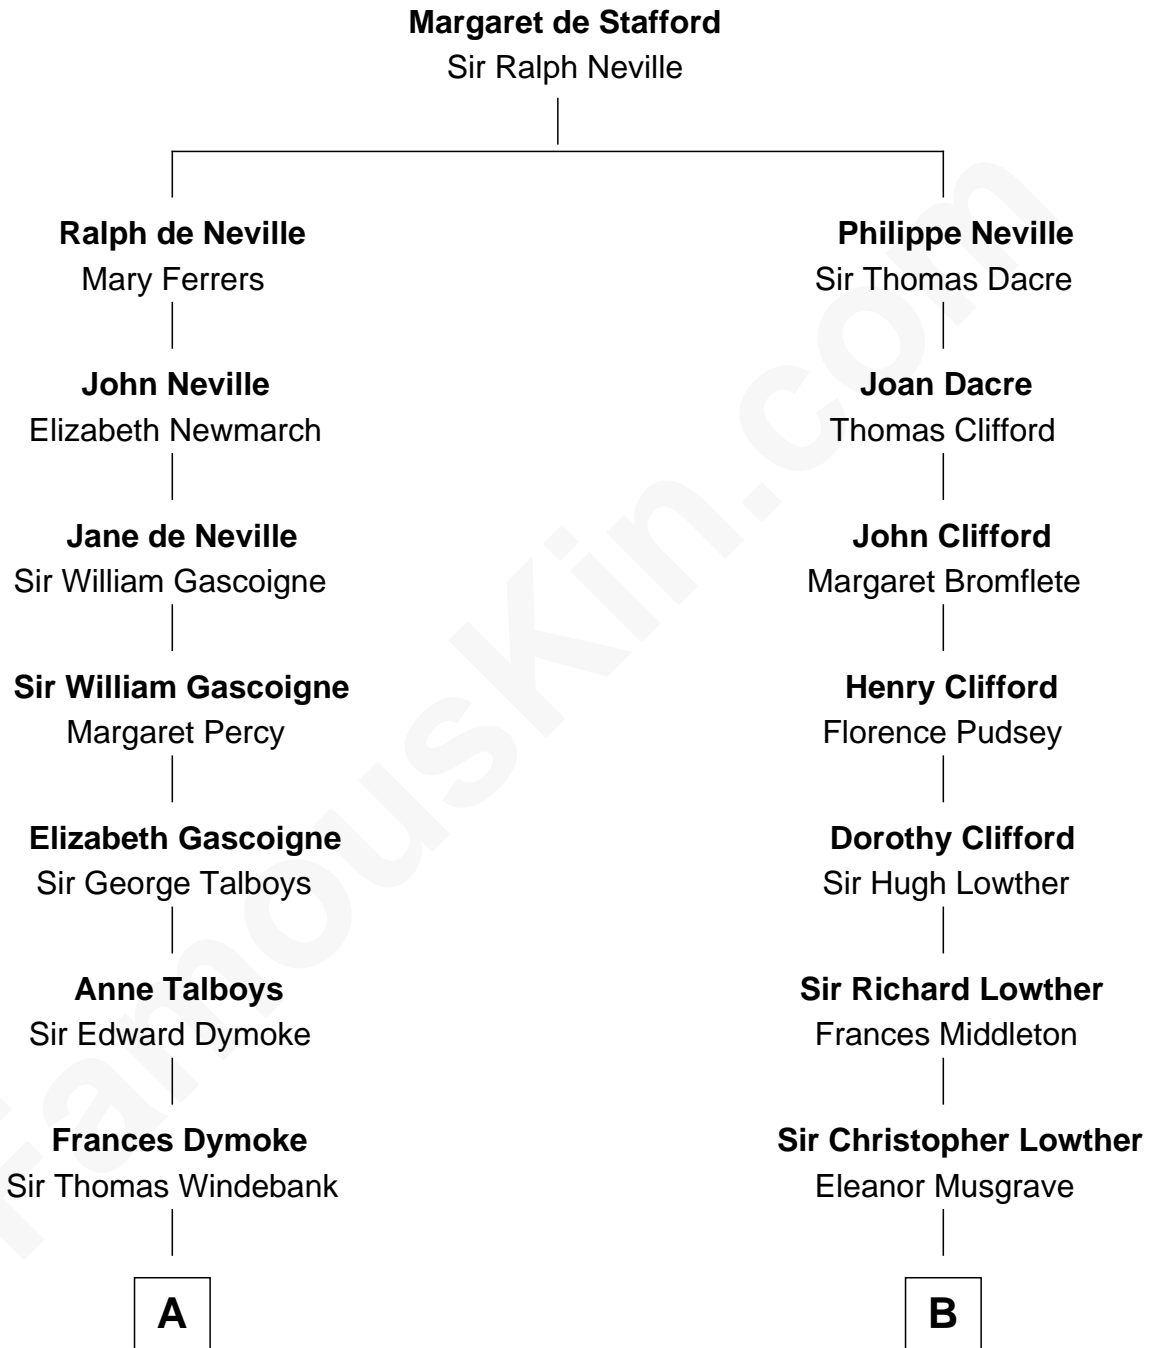

FamousKin.com

Relationship Chart of

George Washington

1st U.S. President

12th cousin 1 time removed of

Fletcher Christian
 Leader of the mutiny on the Bounty

A

Mildred Windebank

Robert Reade

Col. George Reade

Elizabeth Martiau

Mildred Reade

Col. Augustine Warner

Mildred Warner

Lawrence Washington

Augustine Washington

Mary Ball

George Washington

1st U.S. President

B

Sir John Lowther

Eleanor Fleming

Agnes Lowther

Roger Kirkby

Fletcher Christian

Leader of the mutiny on the Bounty