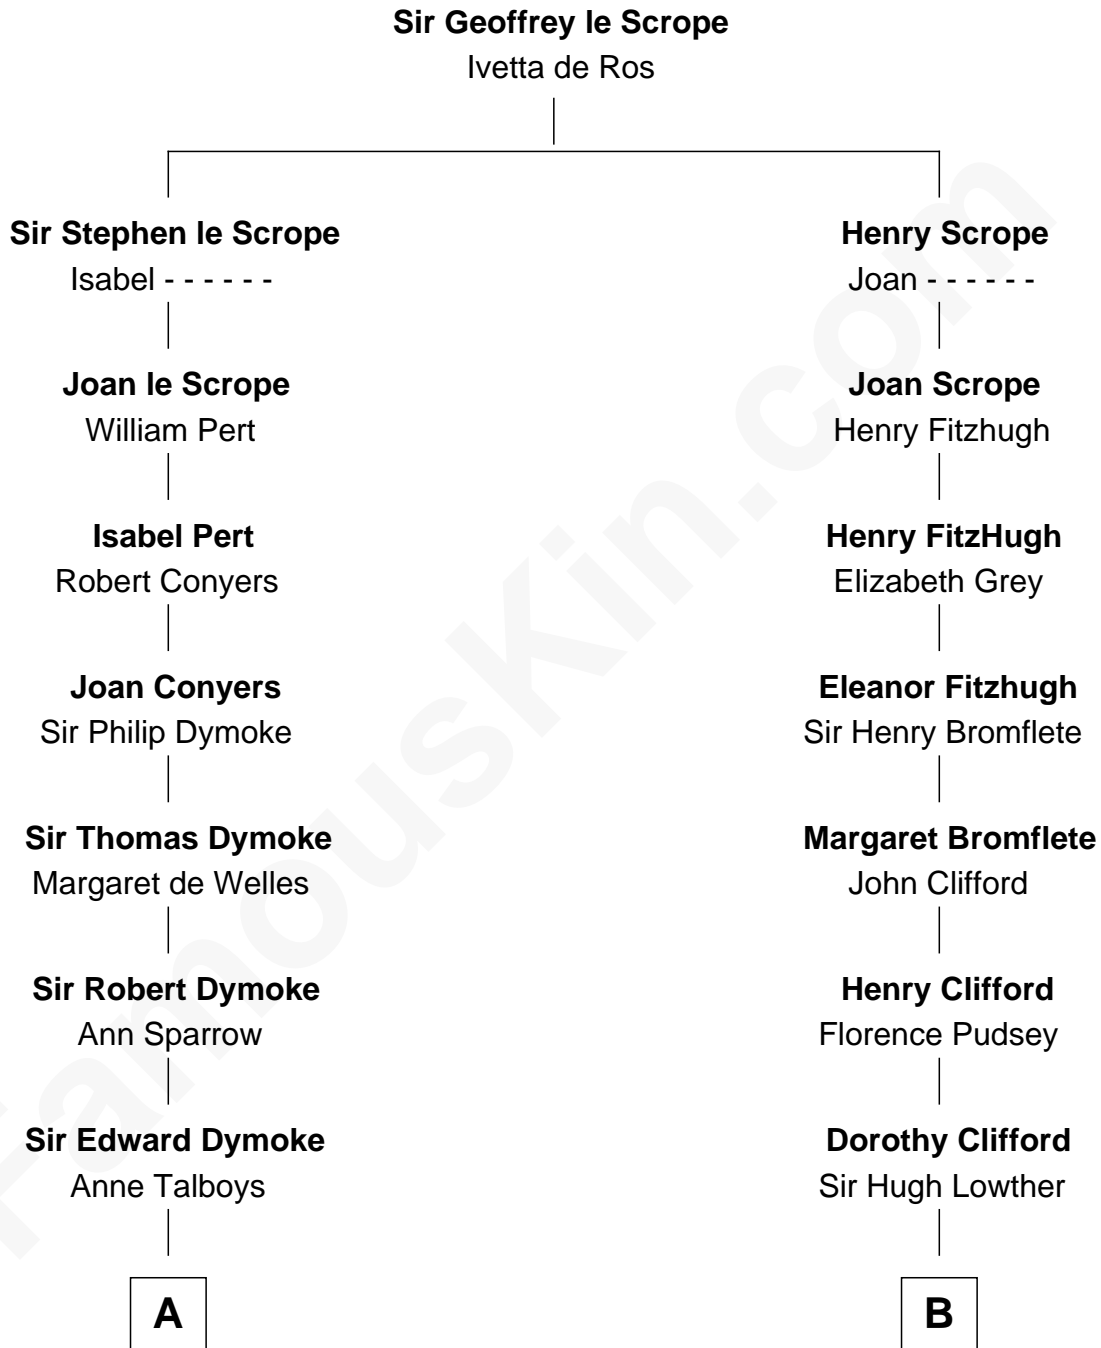

FamousKin.com
Relationship Chart of
George Washington
1st U.S. President

13th cousin 2 times removed of

Fletcher Christian
Leader of the mutiny on the Bounty

A

Frances Dymoke
Sir Thomas Windebank

Mildred Windebank
Robert Reade

Col. George Reade
Elizabeth Martiau

Mildred Reade
Col. Augustine Warner

Mildred Warner
Lawrence Washington

Augustine Washington
Mary Ball

George Washington
1st U.S. President

B

Sir Richard Lowther
Frances Middleton

Fletcher Christian
Leader of the mutiny on the Bounty