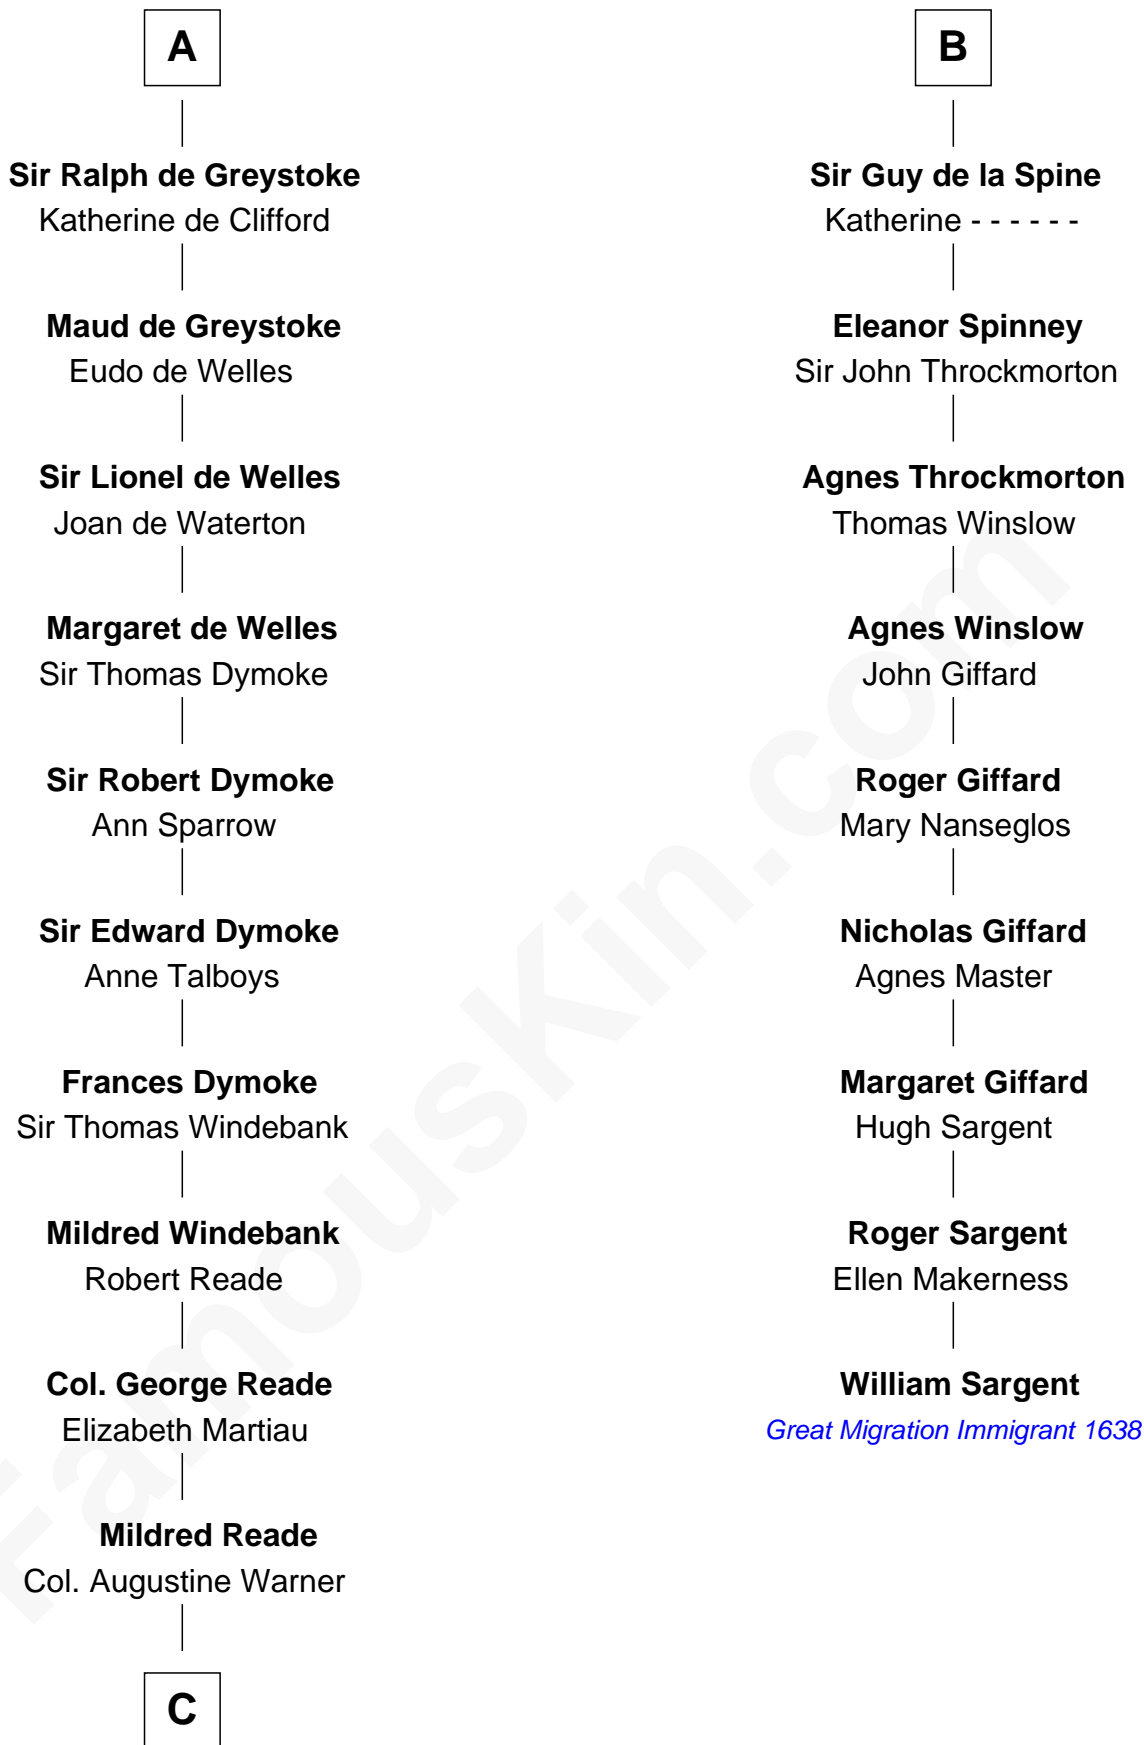

FamousKin.com
Relationship Chart of
George Washington
1st U.S. President

15th cousin 4 times removed of

William Sargent
(c1602 - 1682) Great Migration Immigrant 1638

C

—
Mildred Warner
Lawrence Washington

—
Augustine Washington
Mary Ball

—
George Washington
1st U.S. President

FamousKin.com