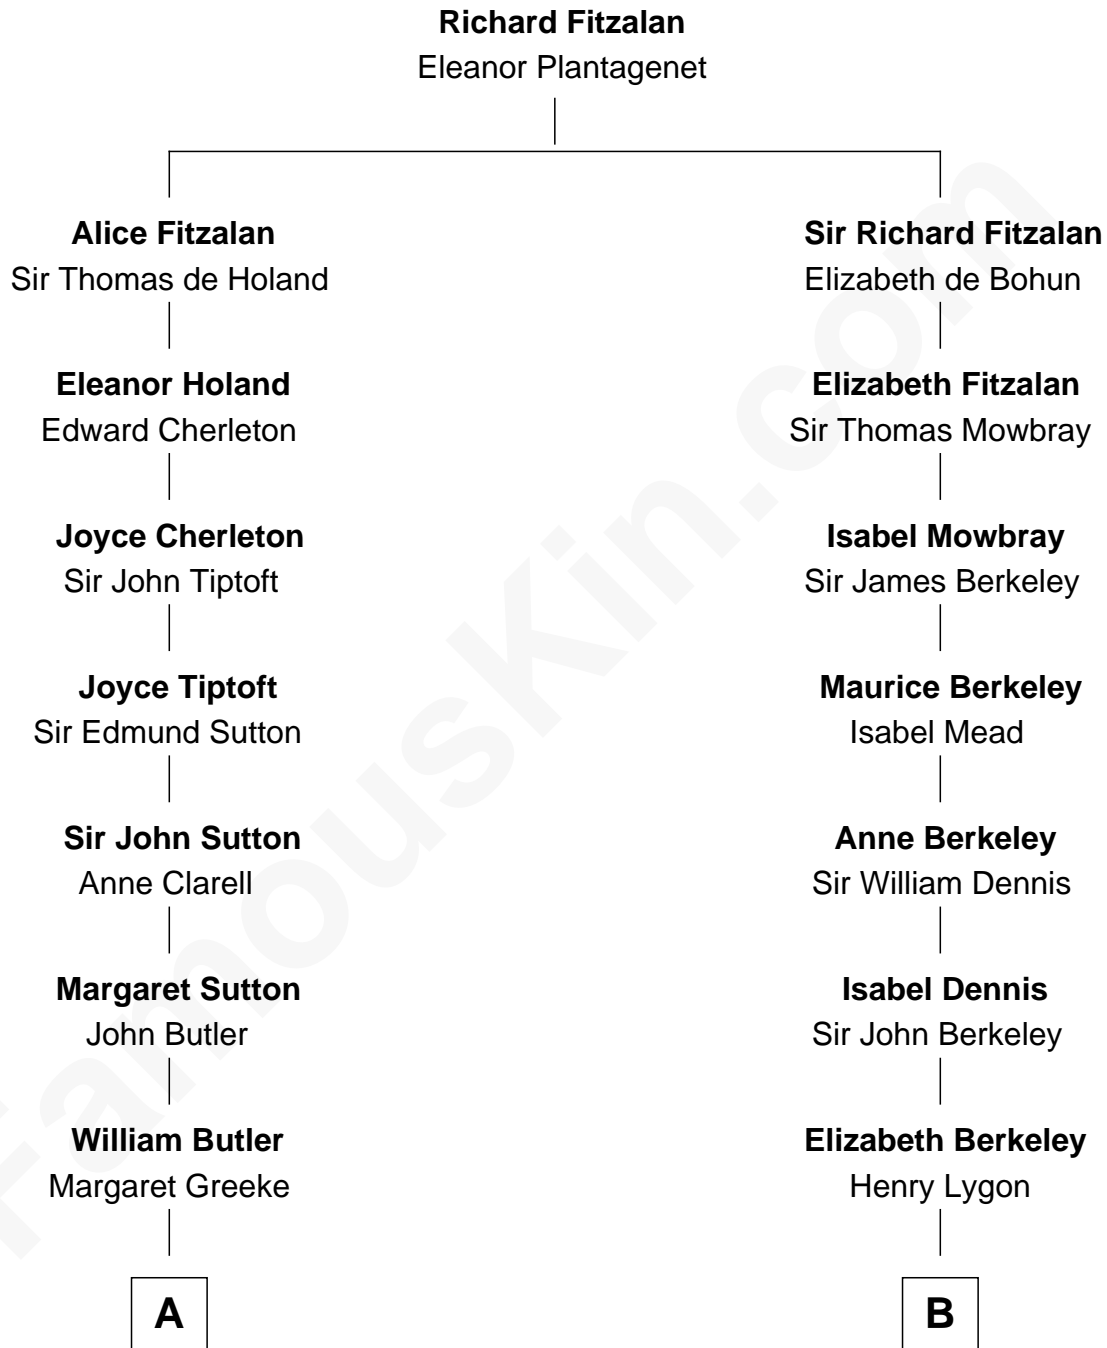

FamousKin.com

Relationship Chart of

George Washington

1st U.S. President

12th cousin 9 times removed of

Michael Lookinland
TV Actor

C

Rufus Lemuel Cole