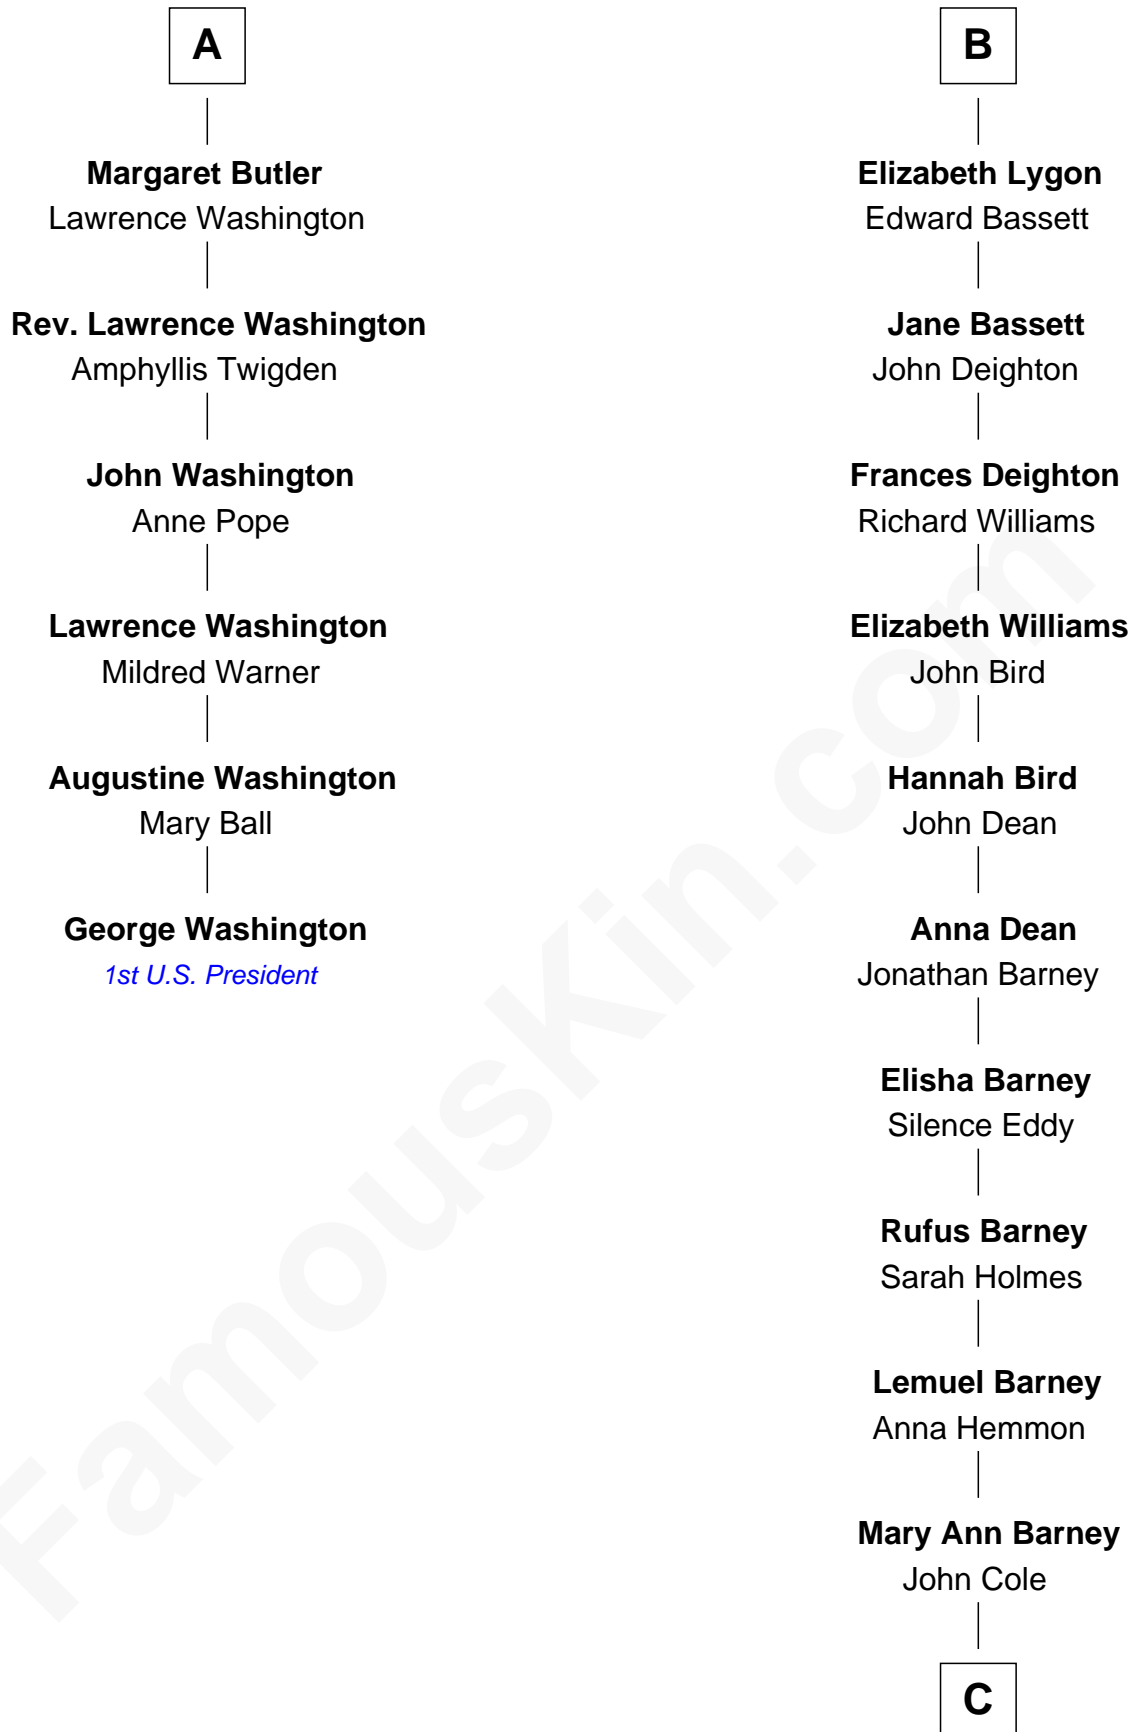

FamousKin.com

Relationship Chart of

George Washington

1st U.S. President

12th cousin 9 times removed of

Michael Lookinland
TV Actor

C

Rufus Lemuel Cole

Matilda M. Hall

Nellie M. Cole

John Andrew Lookinland

Orrin Paul Lookinland

Madeline Tait

Paul Russell Lookinland

Karen Ruth McKinney

Michael Lookinland