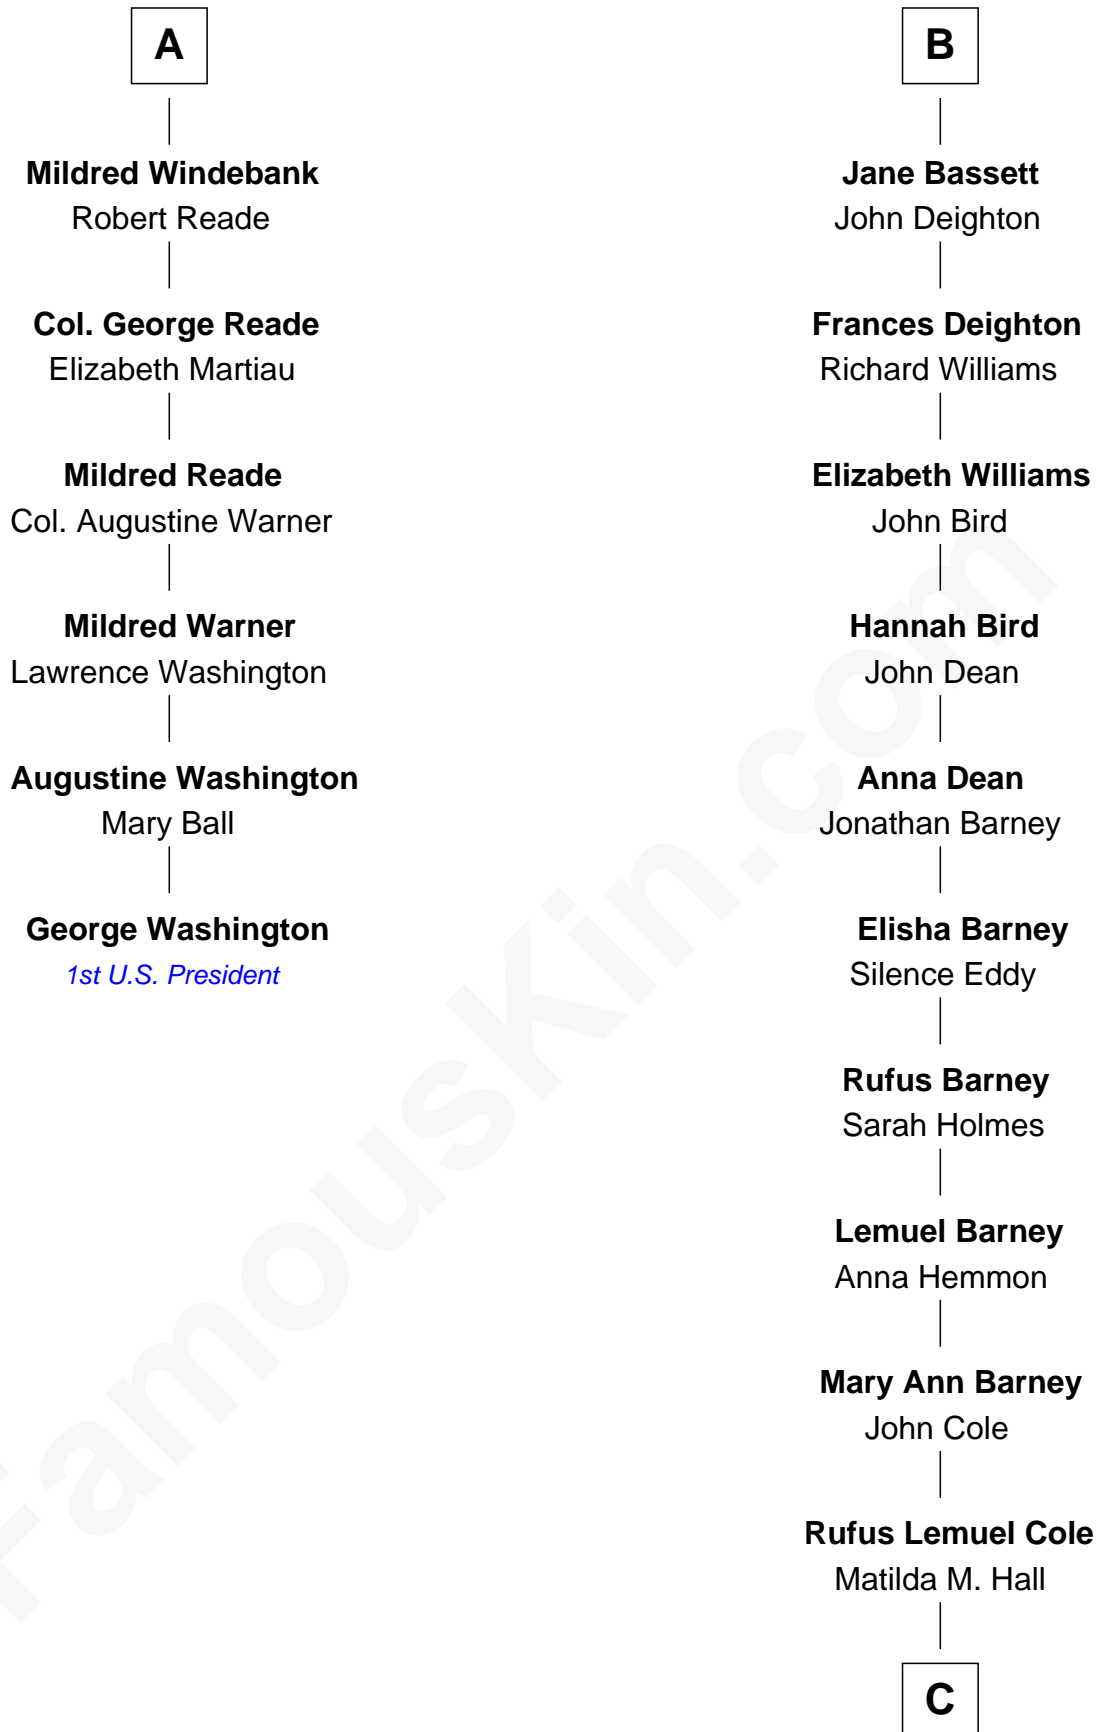

FamousKin.com

Relationship Chart of

George Washington

1st U.S. President

12th cousin 8 times removed of

Michael Lookinland
TV Actor

C

Nellie M. Cole