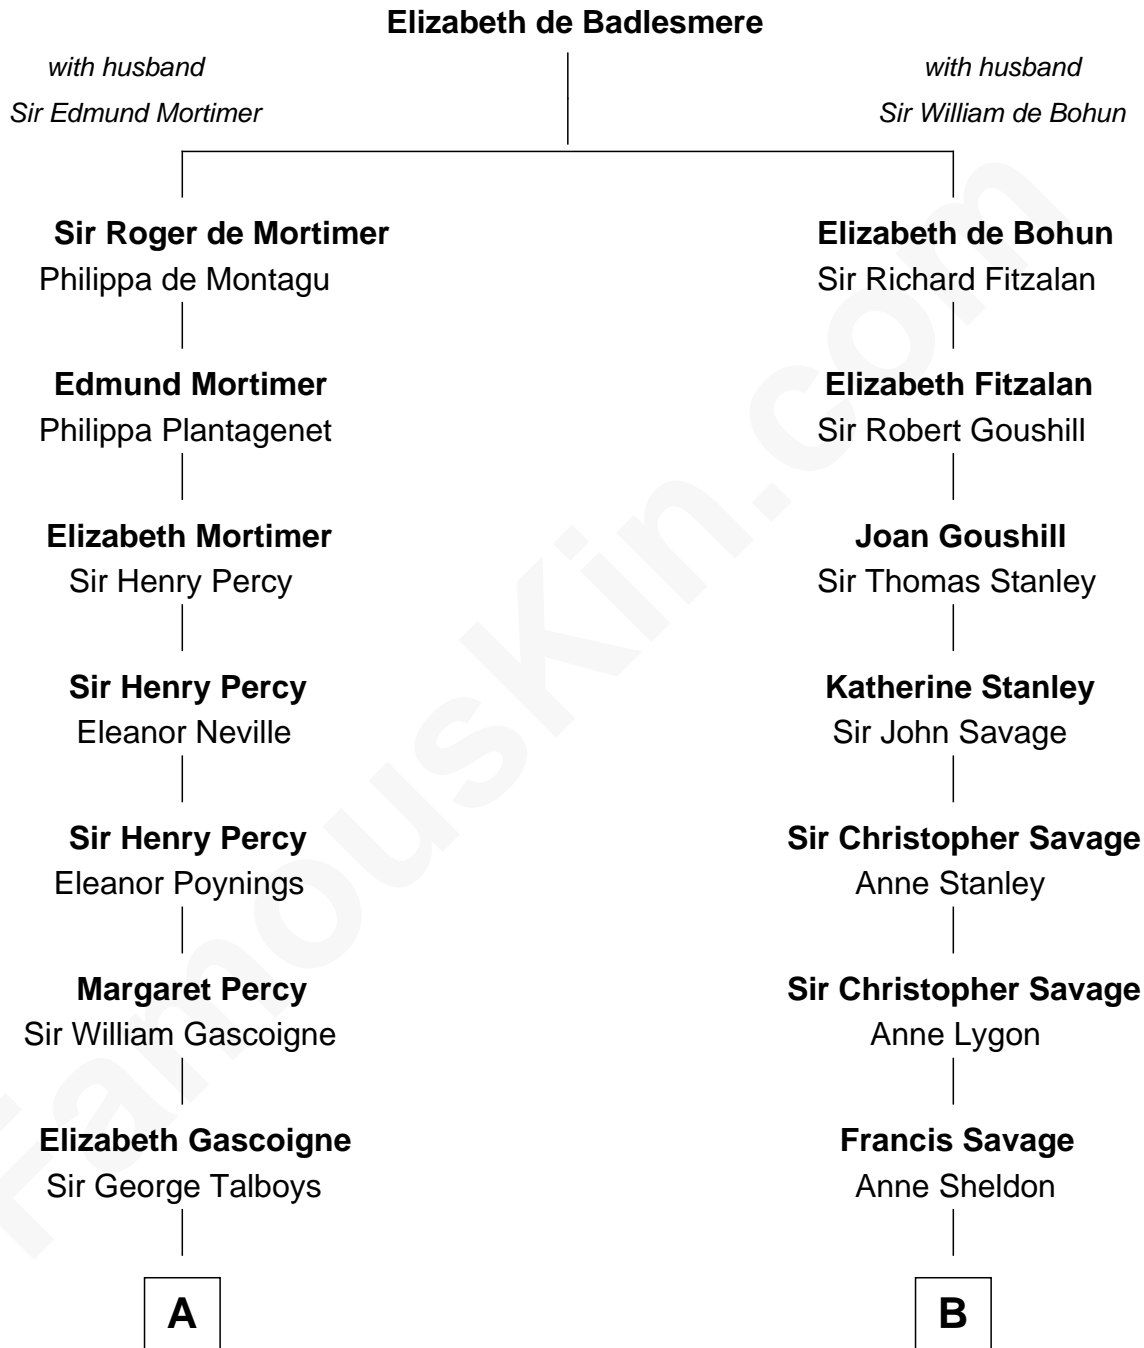

FamousKin.com

Relationship Chart of

George Washington

1st U.S. President

14th cousin 6 times removed of

Parker Stevenson
TV and Movie Actor

C

—
Evelyn Taylor

Eli Kirk Price

—
Philip Price

Sarah Meade Harrison

—
Sarah Meade Price

Richard Stevenson Parker

—
Parker Stevenson

TV and Movie Actor

FamousKin.com