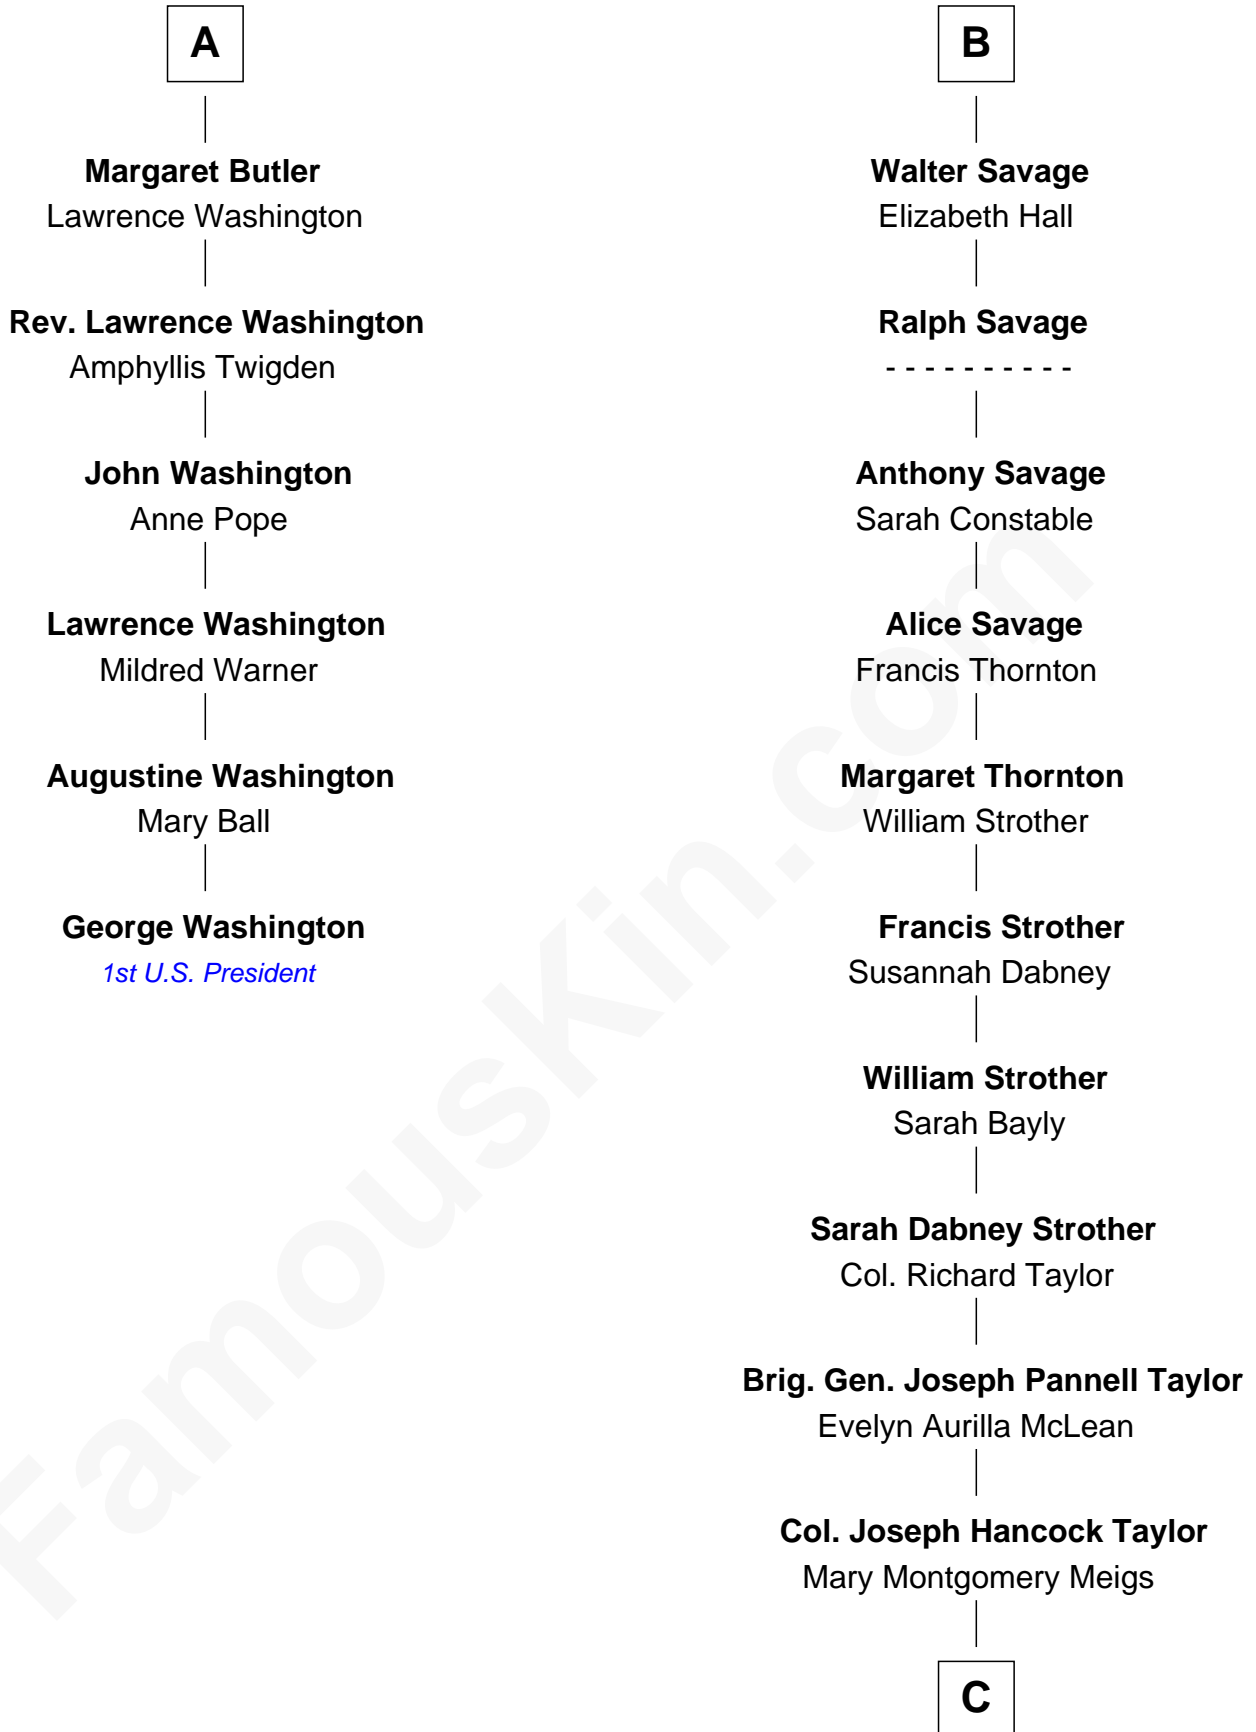

FamousKin.com

Relationship Chart of

George Washington

1st U.S. President

12th cousin 8 times removed of

Parker Stevenson
TV and Movie Actor

C

—
Evelyn Taylor

Eli Kirk Price

—
Philip Price

Sarah Meade Harrison

—
Sarah Meade Price

Richard Stevenson Parker

—
Parker Stevenson

TV and Movie Actor

FamousKin.com