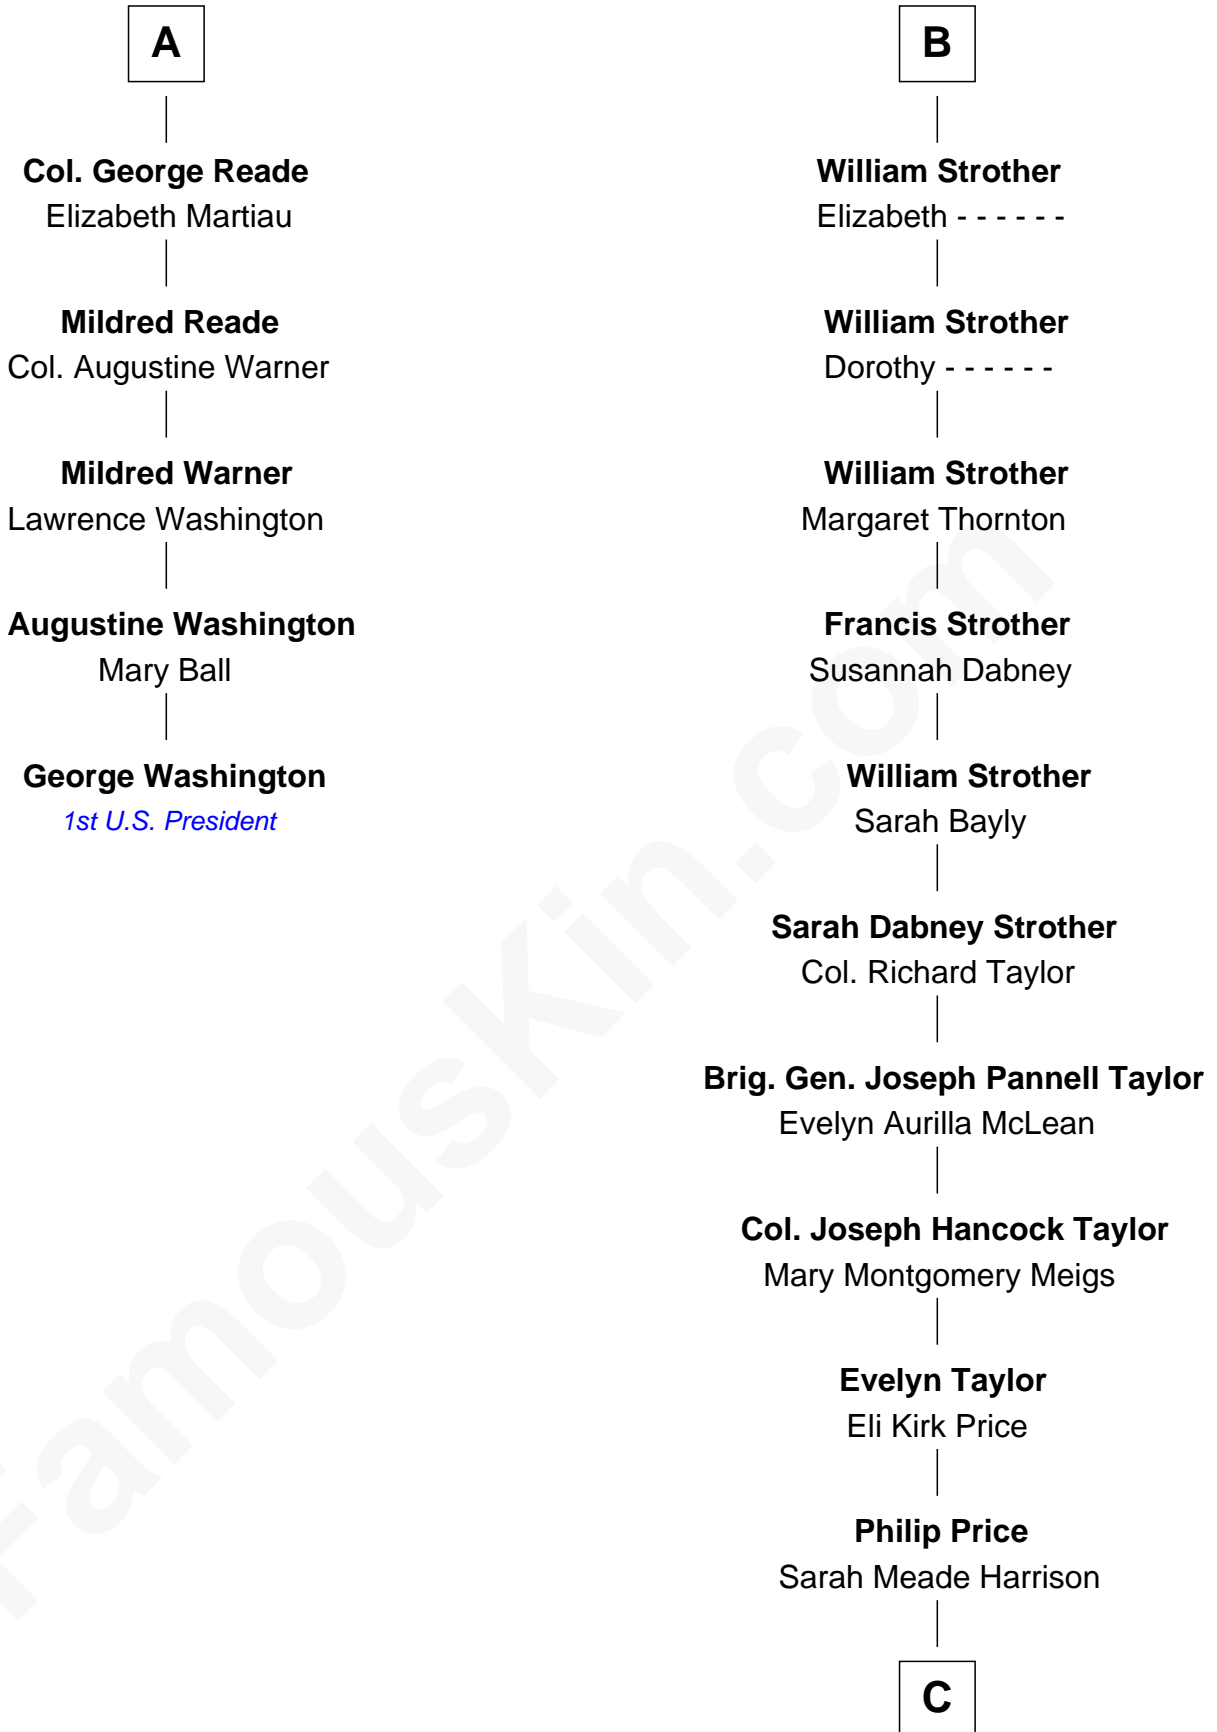

FamousKin.com

Relationship Chart of

George Washington

1st U.S. President

11th cousin 7 times removed of

Parker Stevenson
TV and Movie Actor

C

Sarah Meade Price
Richard Stevenson Parker

Parker Stevenson
TV and Movie Actor

FamousKin.com