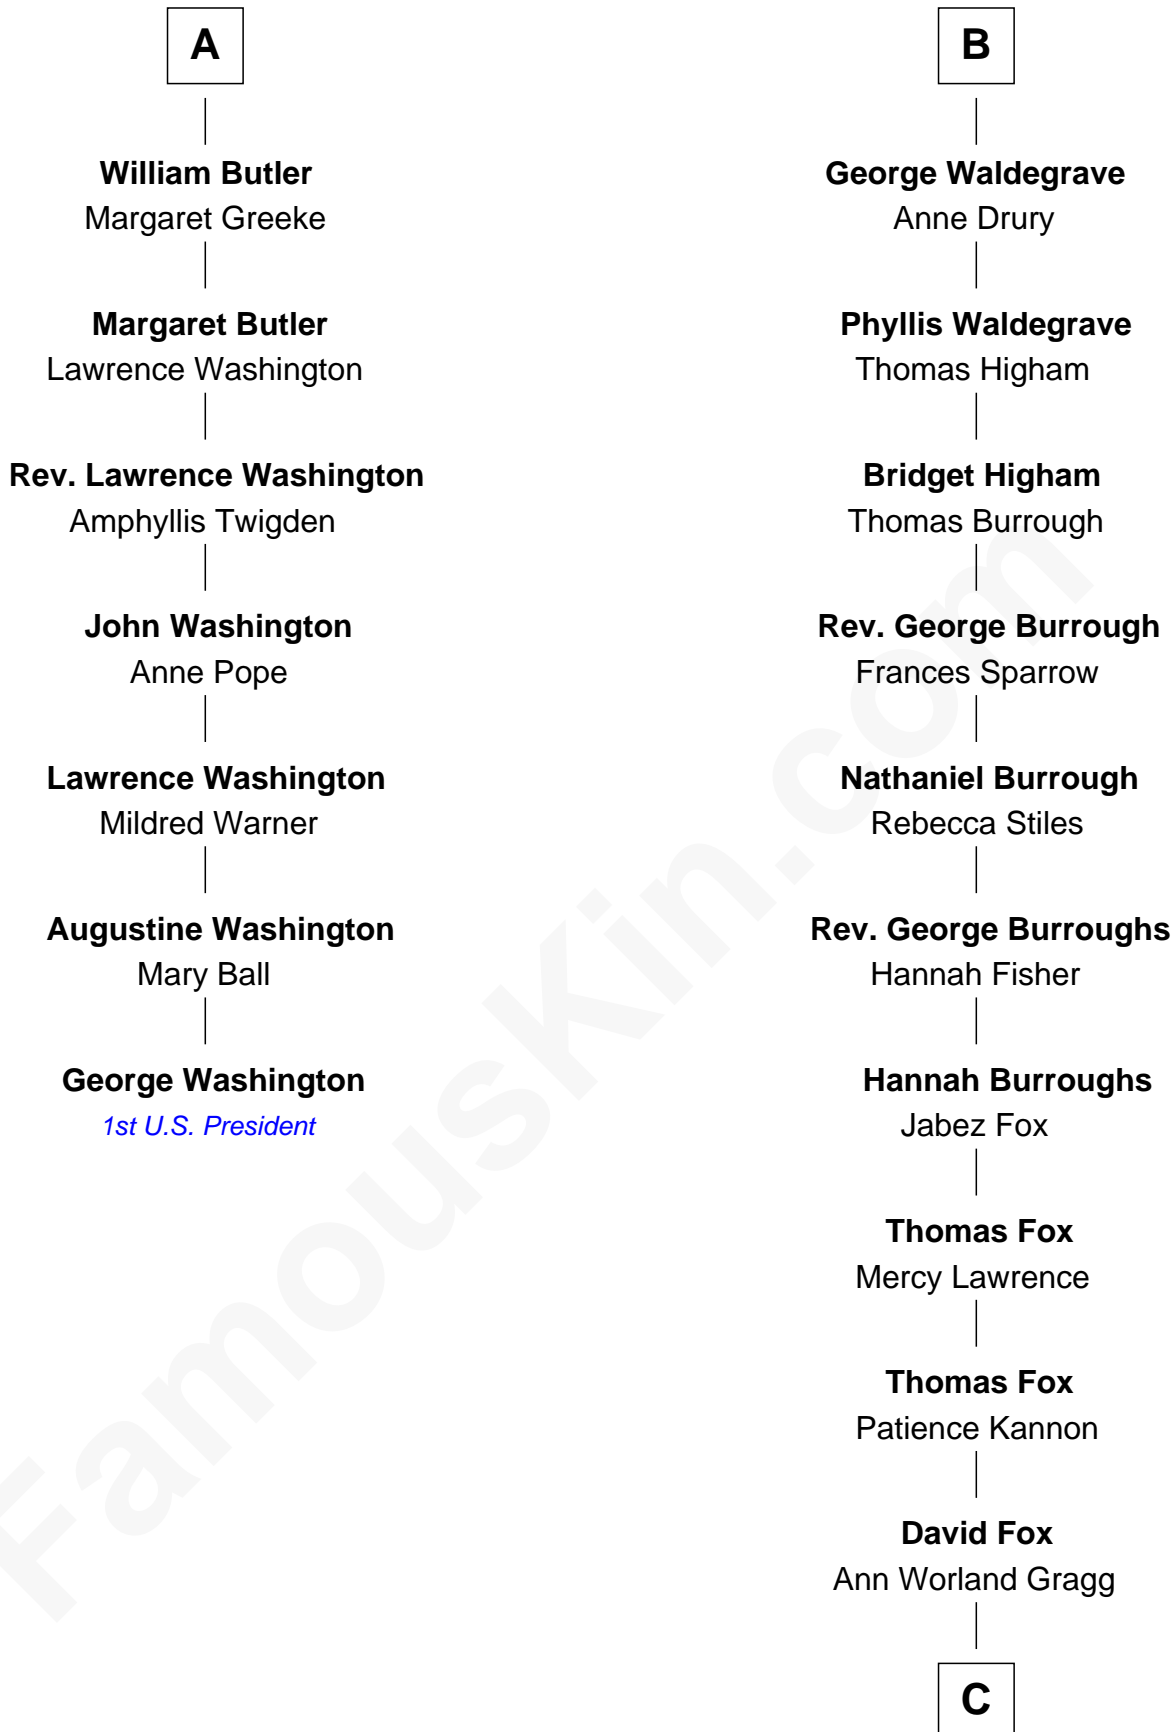

FamousKin.com
Relationship Chart of
George Washington
1st U.S. President

13th cousin 8 times removed of

Bob Moore
Co-Founder, Bob's Red Mill

Eudo la Zouche
 Milicent de Cantilupe

Eve la Zouche
 Sir Maurice de Berkeley

A

Sir William la Zouche
 Maud Lovel

Milicent la Zouche
 Sir William Deincourt

Margaret Deincourt
 Sir Robert de Tibetot

Elizabeth de Tibetot
 Sir Philip le Despencer

Margery Despencer
 Sir Roger Wentworth

Henry Wentworth
 Elizabeth Howard

Margery Wentworth
 Sir William Waldegrave

B

C

Morris Fox

Sarah A. Smith

Violette Fox

Daniel Francis Learnard

Clinton Morris Learnard

Gertrude Maud Yost

Doris Dell Learnard

Kenneth Earl Moore

Bob Moore

Co-Founder, Bob's Red Mill