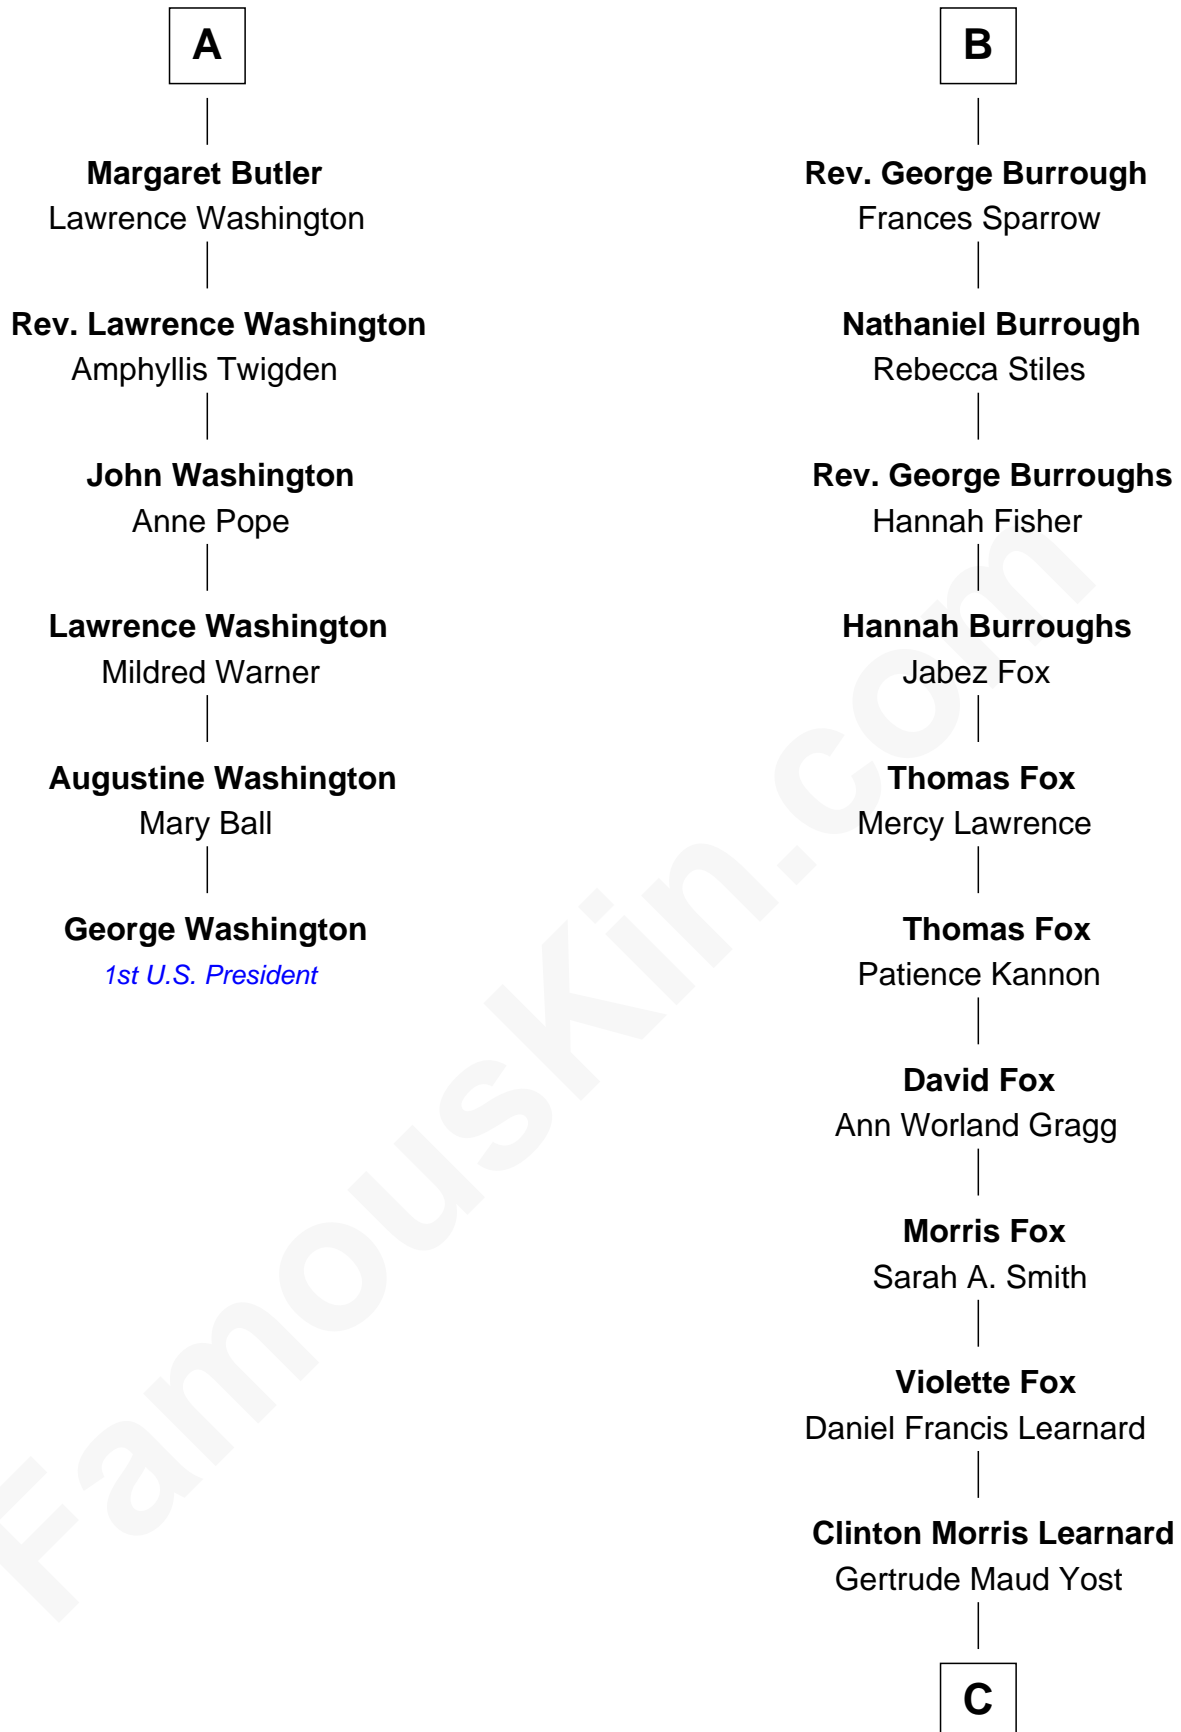

FamousKin.com
Relationship Chart of
George Washington
1st U.S. President

12th cousin 6 times removed of

Bob Moore
Co-Founder, Bob's Red Mill

Sir Philip le Despencer
 Elizabeth - - - - -

Alice le Despenser
 Sir John Sutton

Sir John Sutton
 Constance Blount

Sir John Sutton
 Elizabeth Berkeley

Sir Edmund Sutton
 Joyce Tiptoft

Sir John Sutton
 Anne Clarell

Margaret Sutton
 John Butler

William Butler
 Margaret Greeke

A

Sir Philip le Despencer
 Elizabeth de Tibetot

Margery Despencer
 Sir Roger Wentworth

Henry Wentworth
 Elizabeth Howard

Margery Wentworth
 Sir William Waldegrave

George Waldegrave
 Anne Drury

Phyllis Waldegrave
 Thomas Higham

Bridget Higham
 Thomas Burrough

B

C

Doris Dell Learnard
Kenneth Earl Moore

Bob Moore

Co-Founder, Bob's Red Mill

FamousKin.com