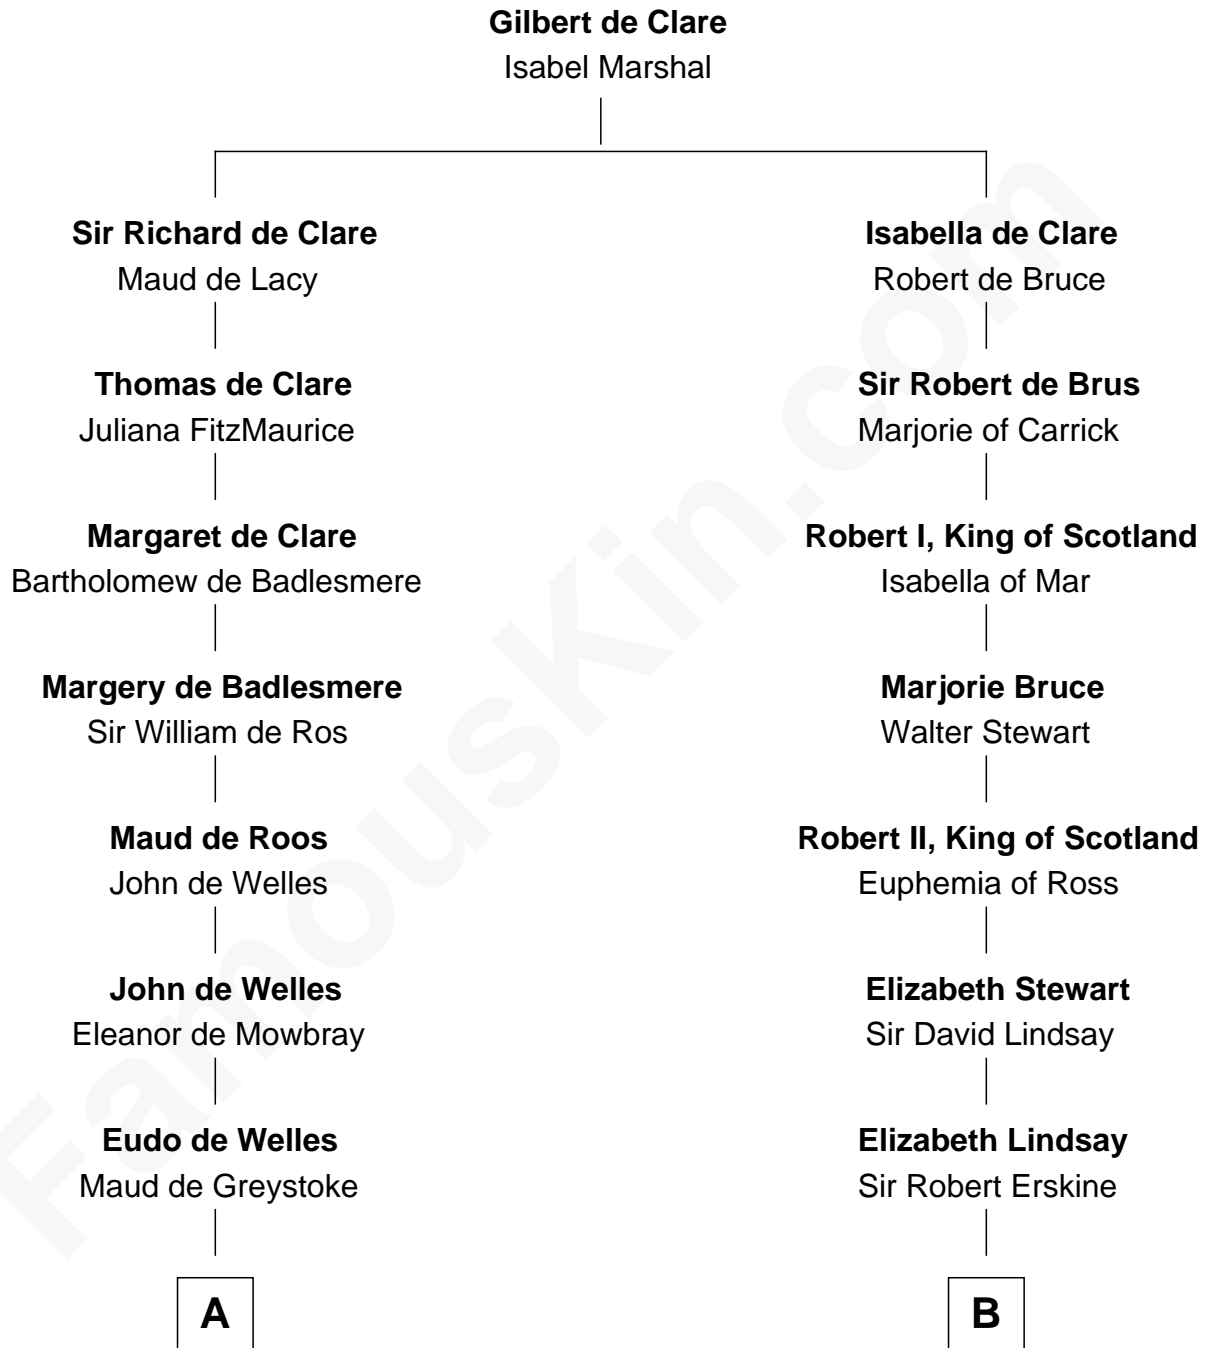

FamousKin.com
Relationship Chart of
George Washington
1st U.S. President

17th cousin 1 time removed of

General Hugh Mercer
American Revolution

C

William Mercer

Anne Munro

General Hugh Mercer

American Revolution

FamousKin.com