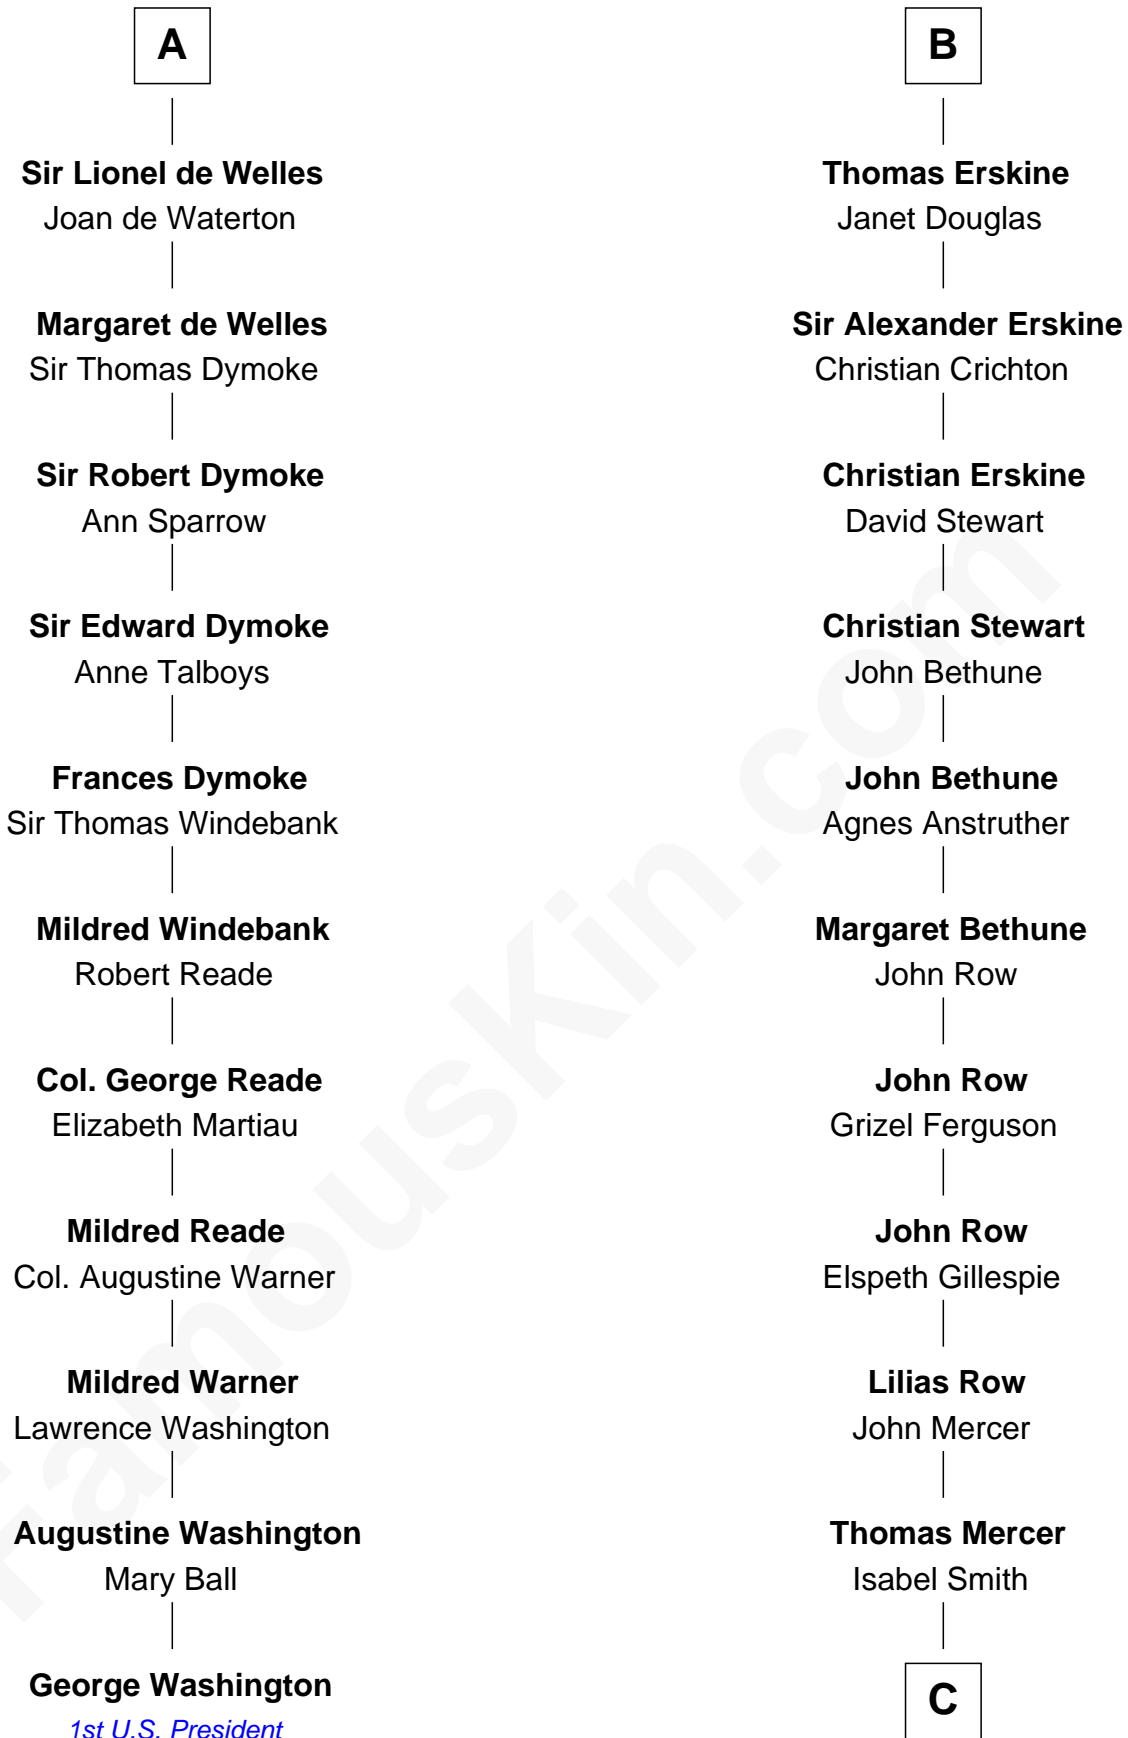

FamousKin.com
Relationship Chart of
George Washington
1st U.S. President

17th cousin 1 time removed of

General Hugh Mercer
American Revolution

C

William Mercer

Anne Munro

General Hugh Mercer

American Revolution

FamousKin.com