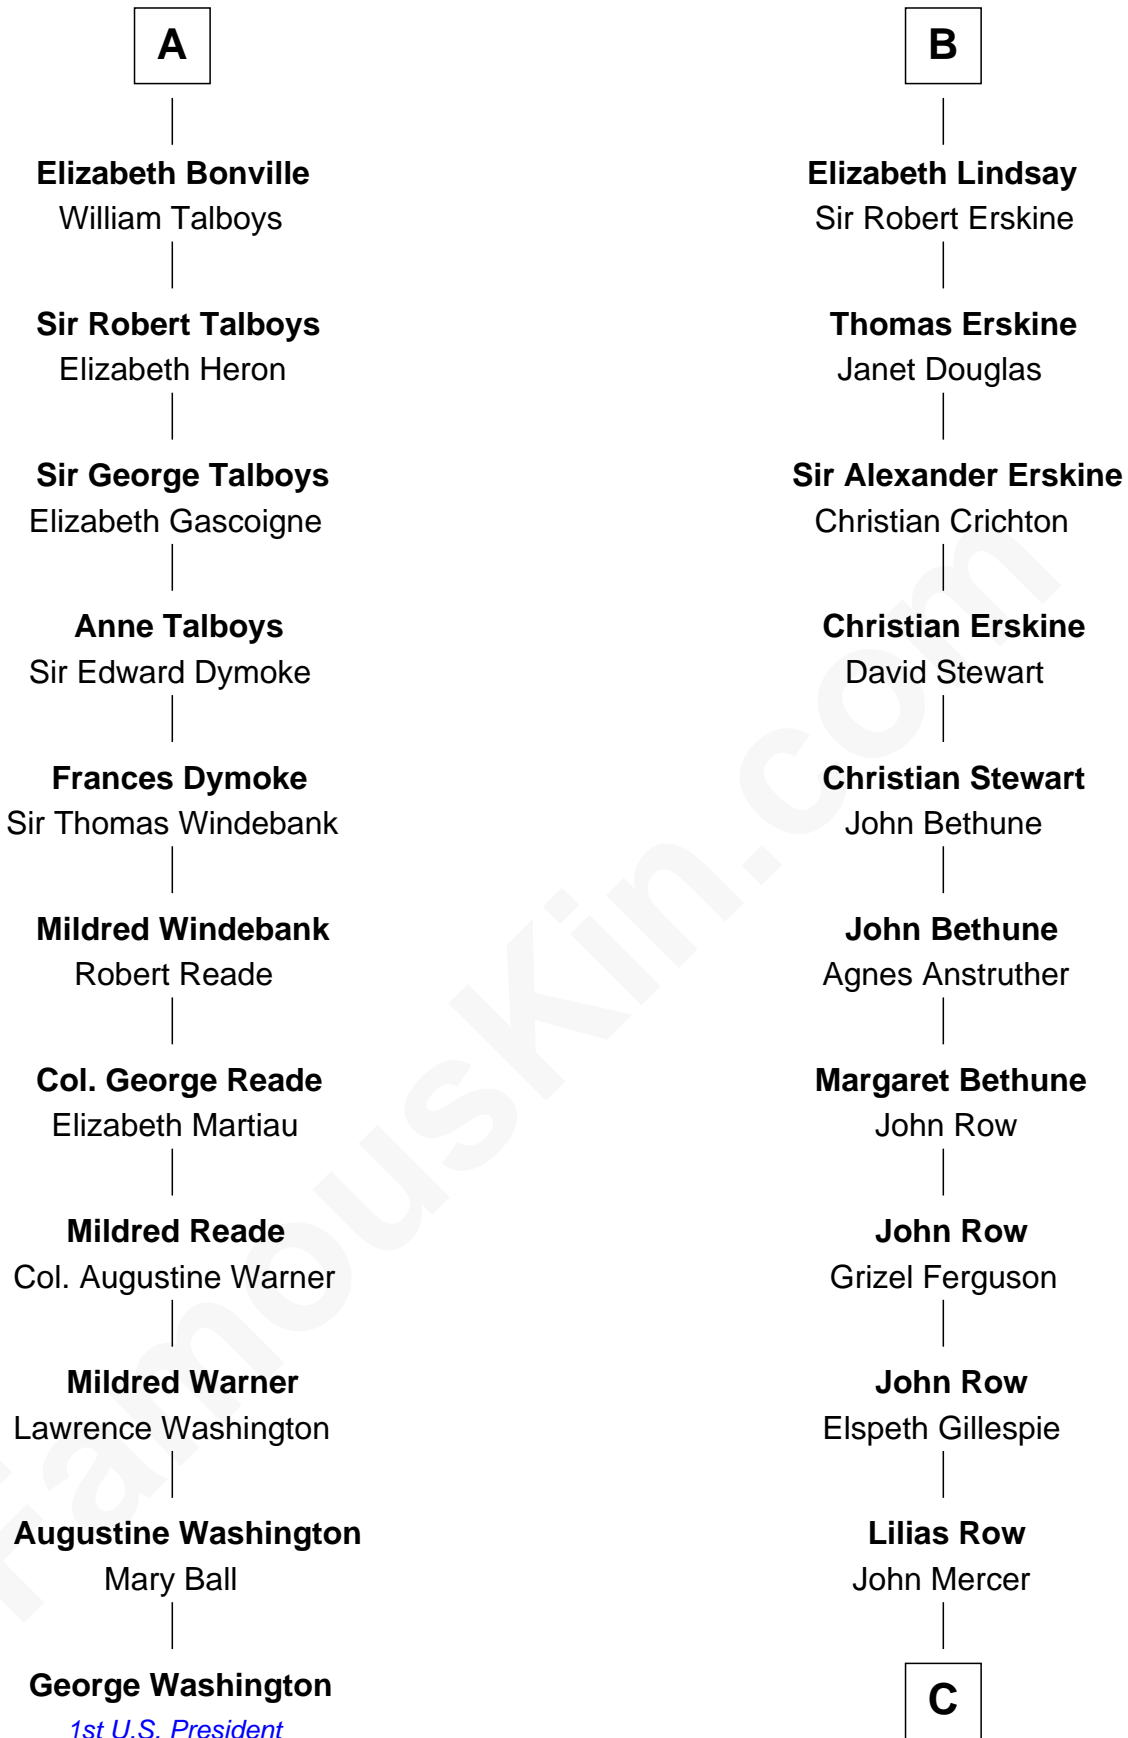

FamousKin.com

Relationship Chart of

George Washington

1st U.S. President

17th cousin 2 times removed of

General Hugh Mercer
American Revolution

David of Huntingdon
Maud of Chester

C

Thomas Mercer

Isabel Smith

William Mercer

Anne Munro

General Hugh Mercer

American Revolution

FamousKin.com