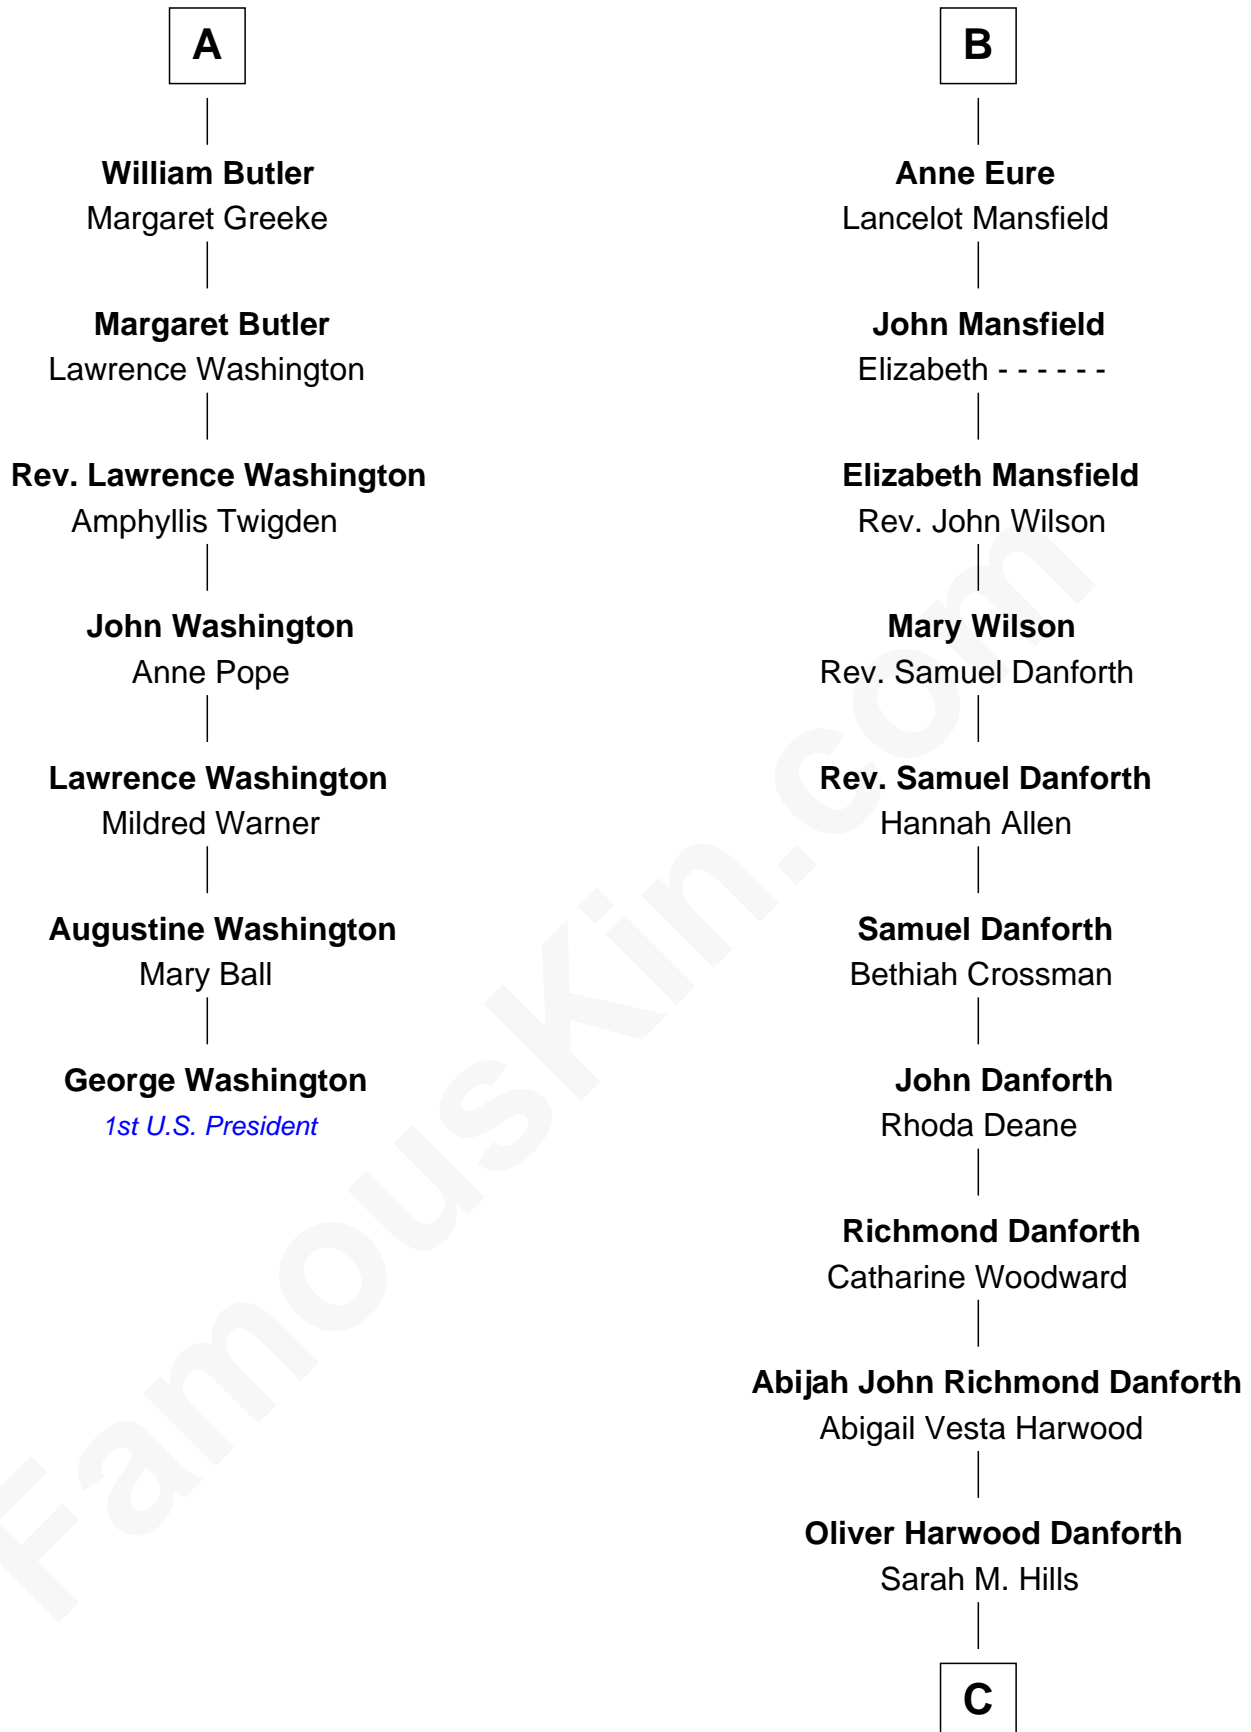

### George Washington

1st U.S. President

13th cousin 7 times removed of

**Zach Snyder**  
Filmmaker

**Edmund Fitzalan**  
Alice de Warenne

**Richard Fitzalan**  
Eleanor Plantagenet

**Aline Fitzalan**  
Sir Roger le Strange

**Alice Fitzalan**  
Sir Thomas de Holand

**Lucy le Strange**  
Sir William Willoughby

**Eleanor Holand**  
Edward Cherleton

**Margery Willoughby**  
Sir William FitzHugh

**Joyce Cherleton**  
Sir John Tiptoft

**Maud FitzHugh**  
Sir William Bowes

**Joyce Tiptoft**  
Sir Edmund Sutton

**Sir Ralph Bowes**  
Margery Conyers

**Sir John Sutton**  
Anne Clarell

**Sir Ralph Bowes**  
Elizabeth Clifford

**Margaret Sutton**  
John Butler

**Margery Bowes**  
Sir Ralph Eure

**A**

**B**

**C**

—  
**Jennie Minerva Danforth**

John Batchelder Manley

—  
**Helen Danforth Manley**

Dr. Edgar Earl Reeves