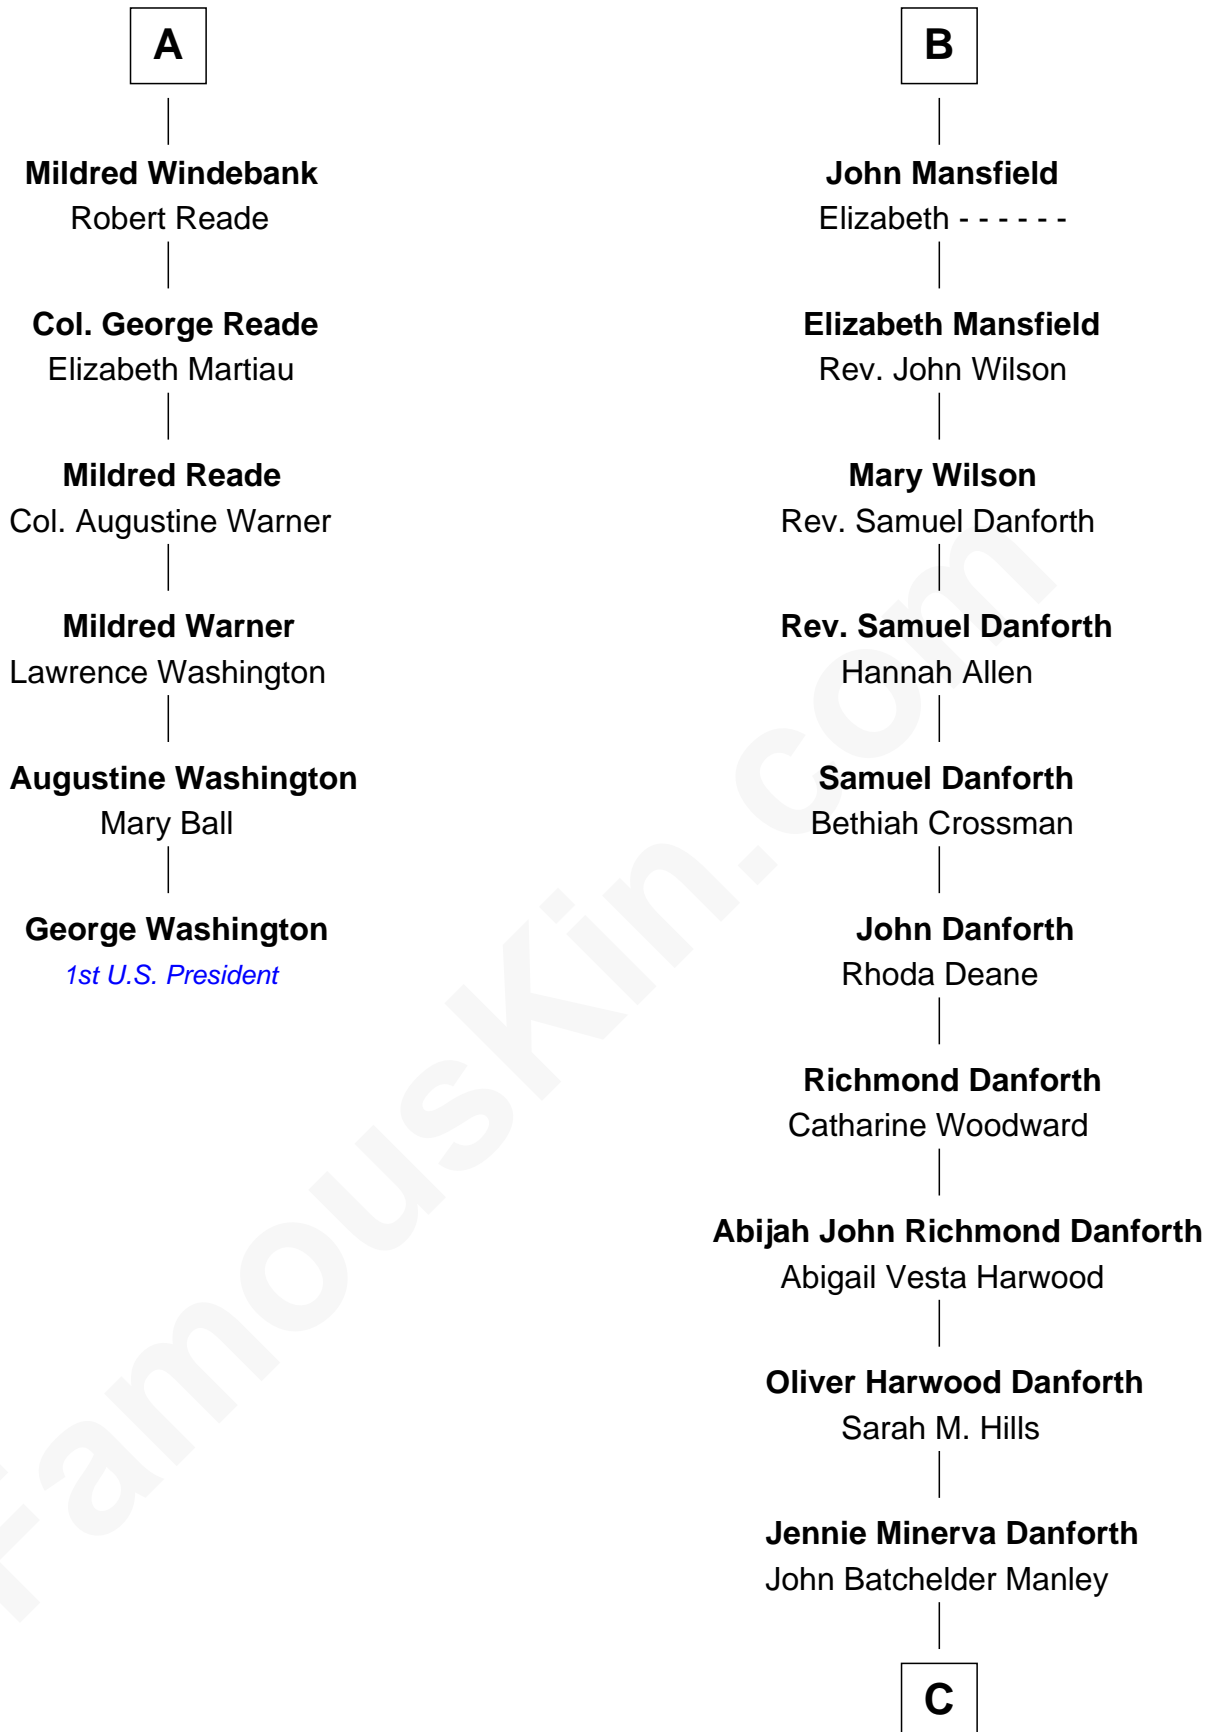

FamousKin.com
Relationship Chart of
George Washington
1st U.S. President

12th cousin 7 times removed of
Zach Snyder
Filmmaker

C

Helen Danforth Manley

Dr. Edgar Earl Reeves

Marsha Manley Reeves

Charles Edward Snyder